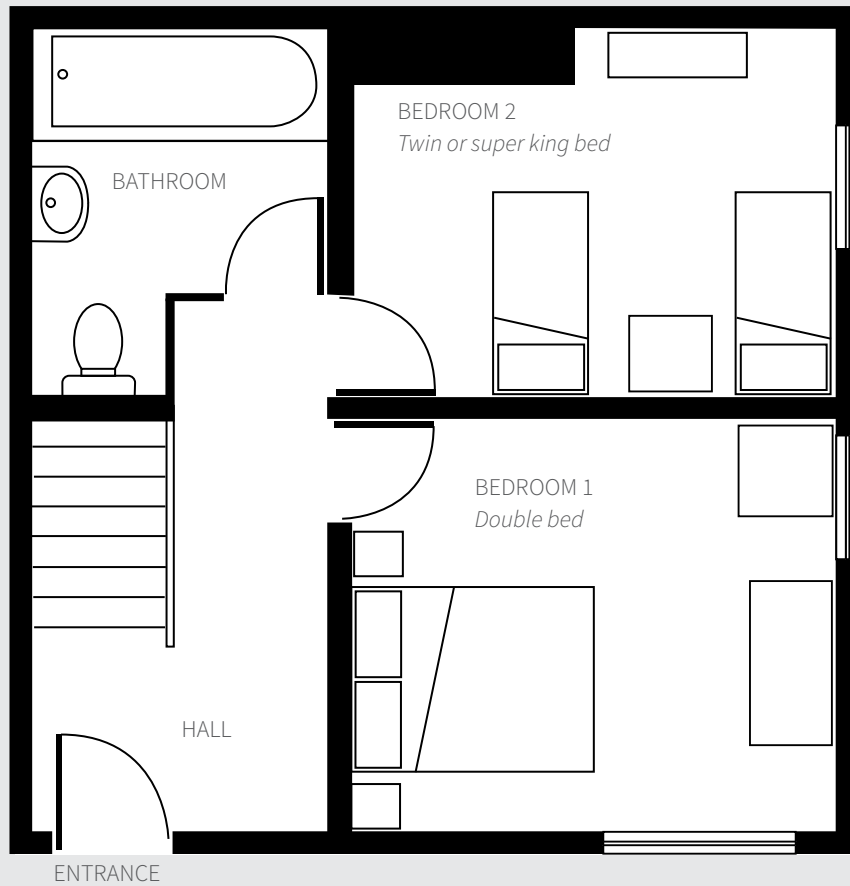

Curlew Cottage
Sleeps 4
Off-street parking x2

GROUND FLOOR

FIRST FLOOR

THE STONE ESTATE