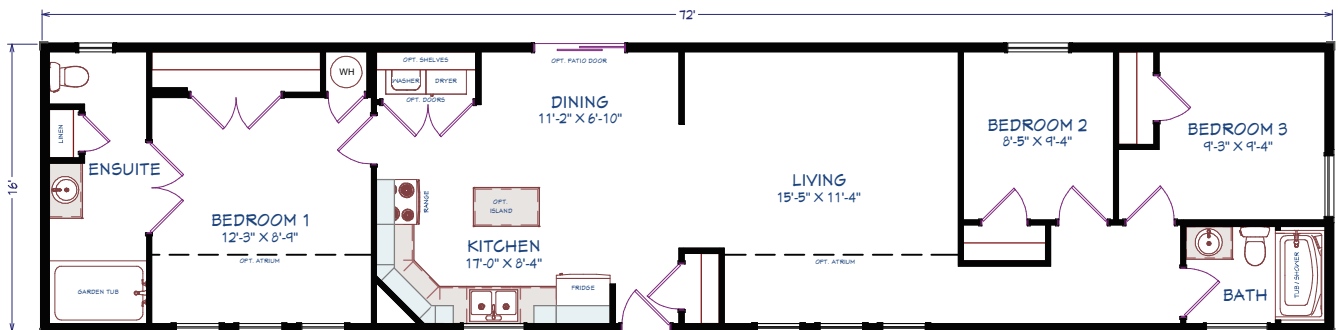

## ML109 MINI HOME

1,152 SQUARE FEET  
16' x 72' DIMENSIONS  
3 BEDROOMS  
2 BATHROOMS

**OPTIONS**  
Atrium  
Large dormer  
Dustpan roof  
Stone vinyl siding

Front door ¾ glass  
Patio door  
No window grills  
Window and door colour

Coloured siding accessories  
3 ½" Window trim  
Appliances

3 BEDROOMS, 2 BATHROOMS  
1152 SQ FT