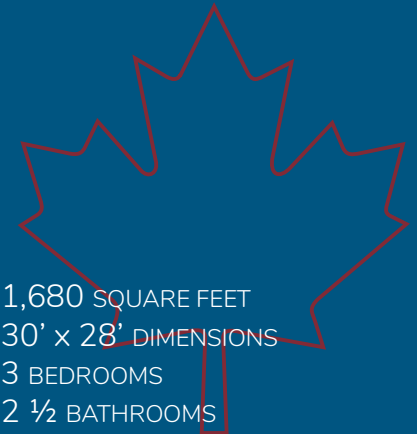

ML315
TWO-STOREY

1,680 SQUARE FEET
30' x 28' DIMENSIONS
3 BEDROOMS
2 1/2 BATHROOMS

OPTIONS

- On site garage
- On site porch, railings and roof
- Front door 3/4 glass
- Coloured siding accessories
- Large dormer
- Small dormer
- Appliances

SECOND FLOOR
840 sq ft

MAIN FLOOR
3 BEDROOMS, 2 1/2 BATHROOMS
840 sq ft