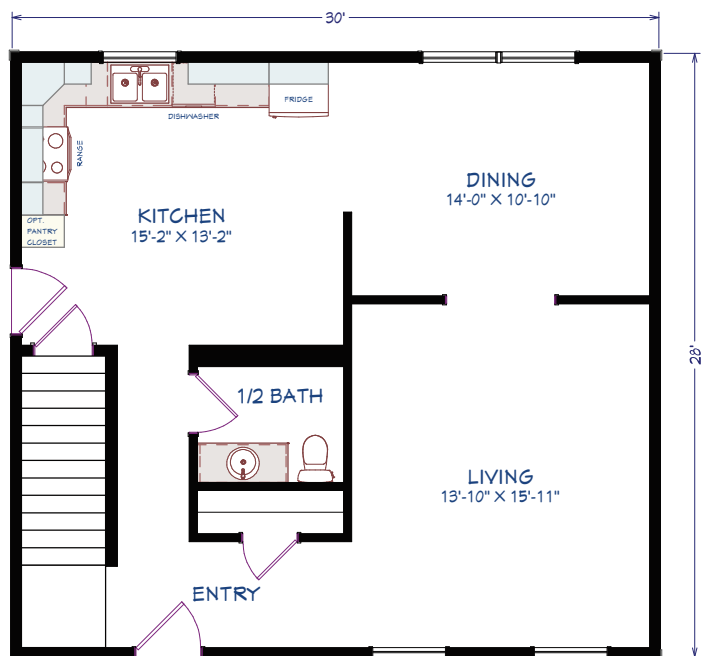

ML315
TWO-STOREY

1,680 SQUARE FEET
30' x 28' DIMENSIONS
3 BEDROOMS
2 1/2 BATHROOMS

OPTIONS

- On site garage
- On site porch, railings and roof
- Front door 3/4 glass
- Coloured siding accessories
- Large dormer
- Small dormer
- Appliances

SECOND FLOOR
840 sq ft

MAIN FLOOR
3 BEDROOMS, 2 1/2 BATHROOMS
840 sq ft