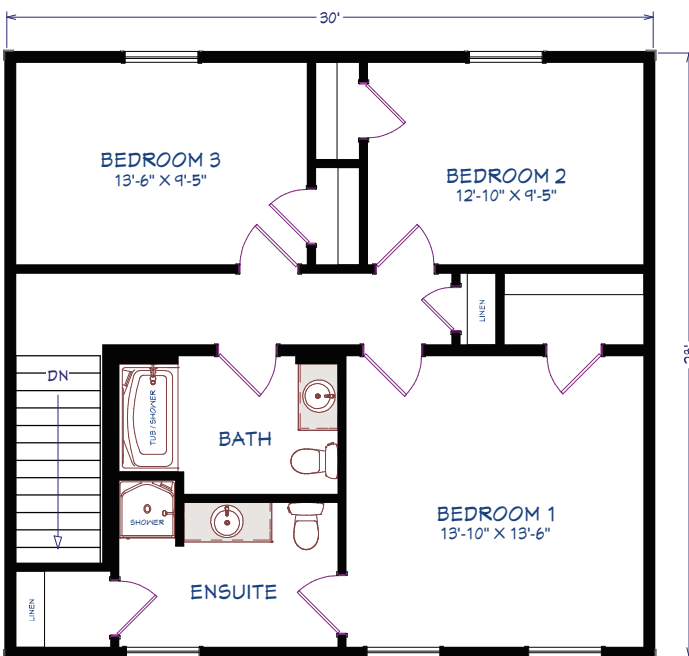

ML315
TWO-STOREY

1,680 SQUARE FEET
30' x 28' DIMENSIONS
3 BEDROOMS
2 1/2 BATHROOMS

OPTIONS

- On site garage
- On site porch, railings and roof
- Front door 3/4 glass
- Coloured siding accessories
- Large dormer
- Small dormer
- Appliances

SECOND FLOOR
840 sq ft

MAIN FLOOR
3 BEDROOMS, 2 1/2 BATHROOMS
840 sq ft