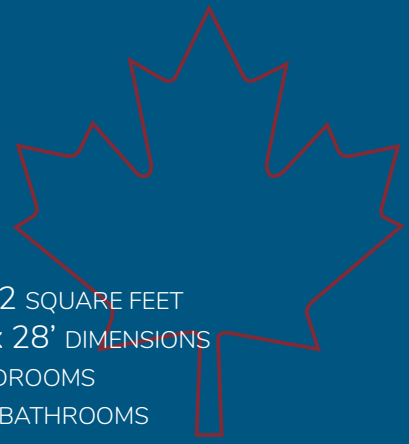

ML318
TWO-STORY

2,352 SQUARE FEET
42' x 28' DIMENSIONS
3 BEDROOMS
2 1/2 BATHROOMS

OPTIONS

- Garage
- Bump out
- Dormer
- Front door 3/4 glass and double sidelights
- Second coach light
- Round top window
- Stone vinyl siding
- Walk a bay window
- Patio door
- Appliances