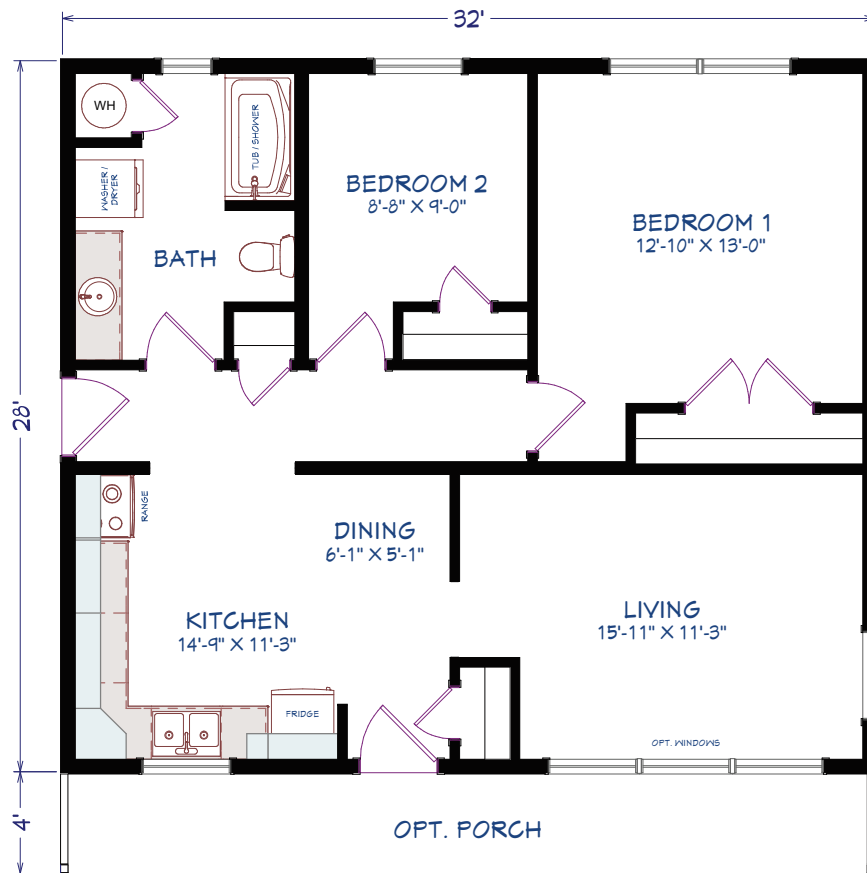

ML407  
COTTAGE

896 SQUARE FEET  
32' x 28' DIMENSIONS  
2 BEDROOMS  
1 BATHROOM

OPTIONS

Porch, railings and deck  
Mulled living room window  
Front door, painted, full glass  
Appliances

2 BEDROOMS, 1 BATHROOM  
896 SQ FT