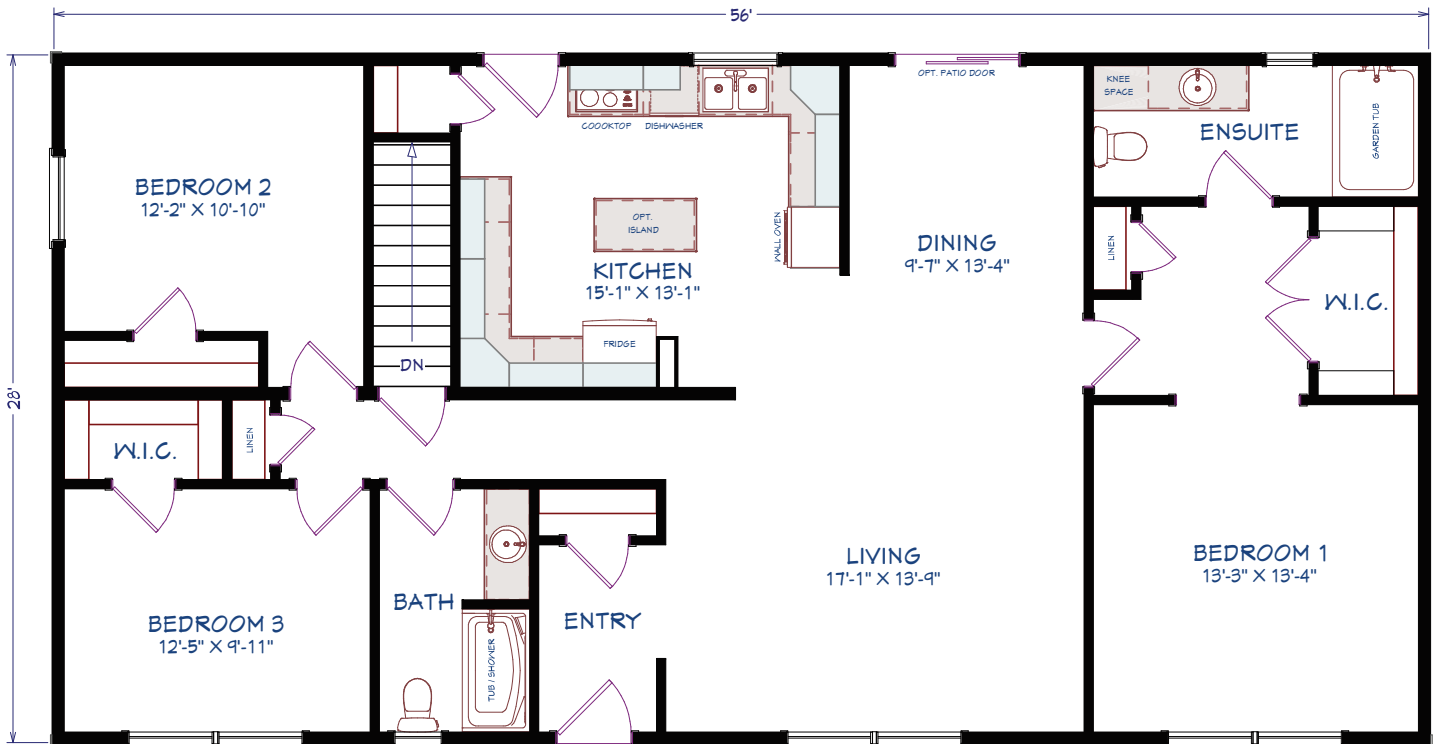

ML210  
BUNGALOW / RANCH

3 BEDROOMS  
2 BATHROOMS  
1,568 SQUARE FEET  
56' x 28' DIMENSIONS

OPTIONS

- Large dormer
- Small dormer
- Pillars
- Front door 3/4 glass
- Window and door colour
- Coloured siding accessories
- Upper window grills
- 5 1/2 Window trim
- Patio door
- Appliances

3 BEDROOMS, 2 BATHROOMS  
1568 SQ FT