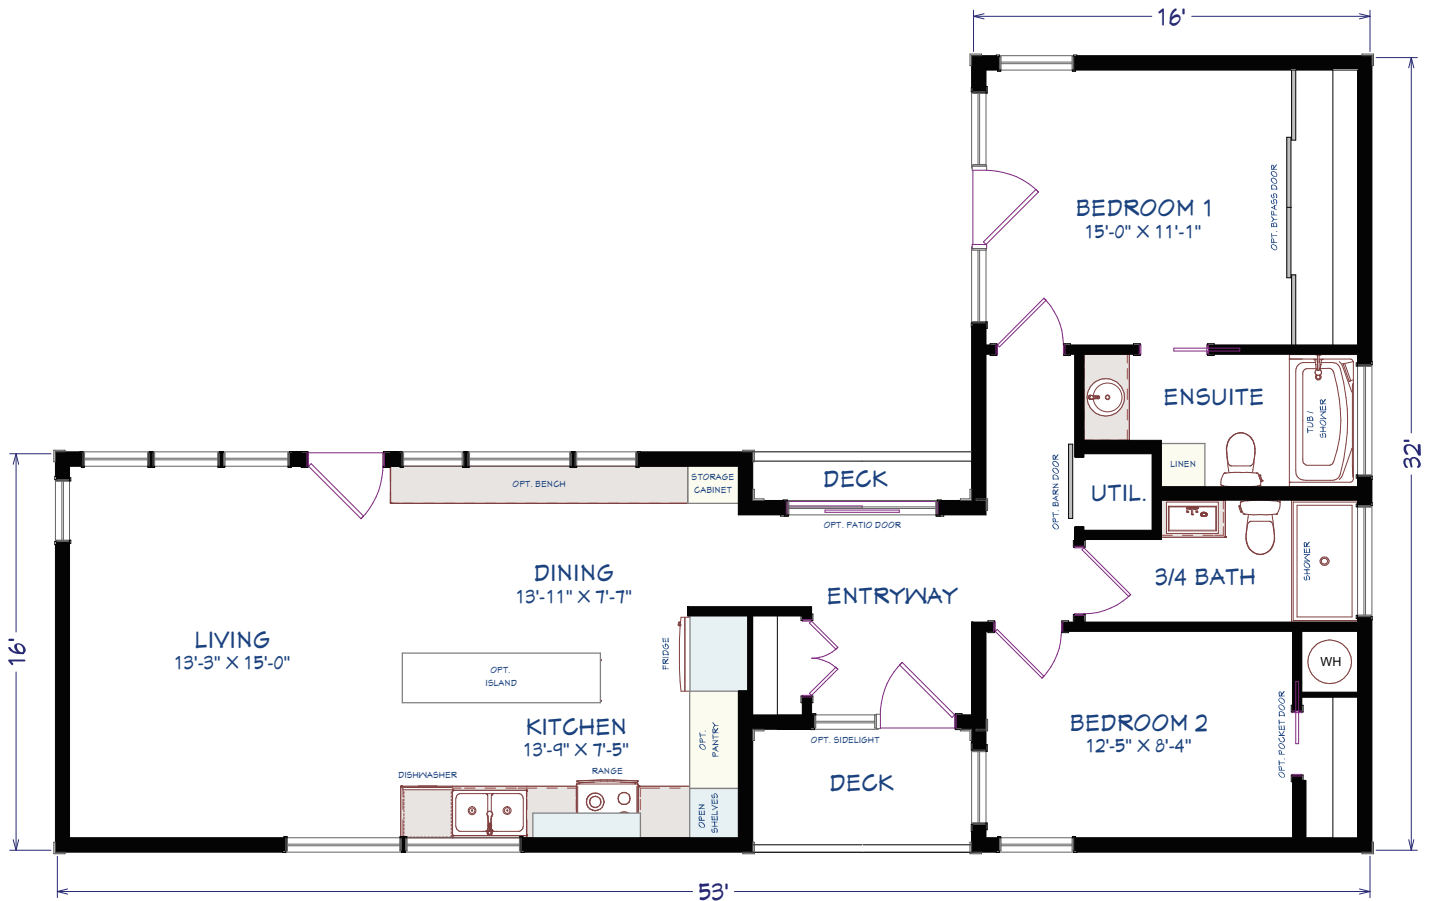

OASIS  
BUNGALOW / RANCH

1,104 SQUARE FEET  
2 BEDROOMS  
2 BATHROOMS

OPTIONS  
Kitchen island  
Bench  
Pantry  
Oversized windows

2 BEDROOMS, 2 BATHROOMS  
1104 SQ FT