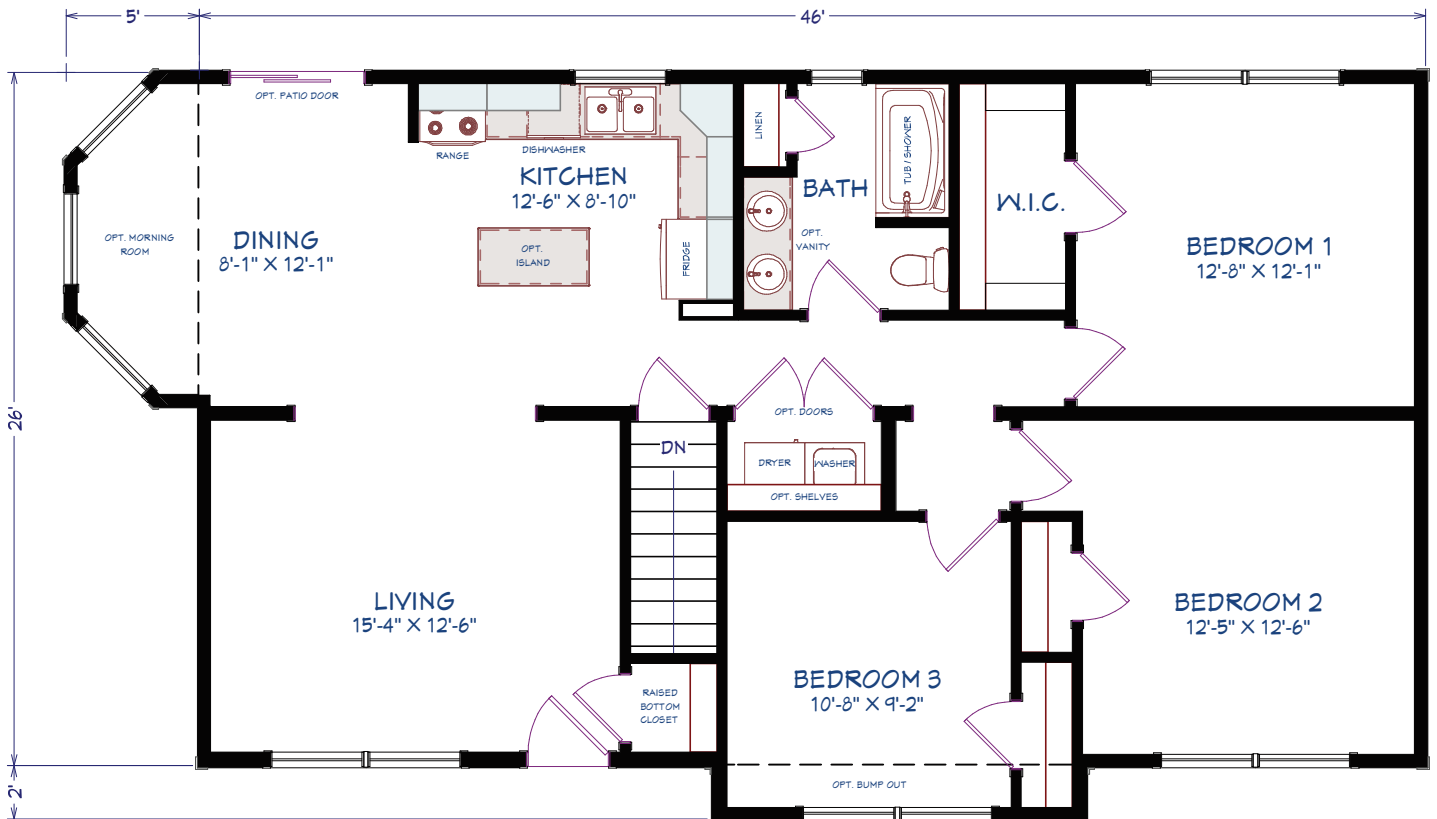

ML205
BUNGALOW / RANCH

3 BEDROOMS
1 BATHROOM
1,196 SQUARE FEET
46' x 26' DIMENSIONS

OPTIONS

- Morning room
- Bedroom bump out
- Large dormer
- 3 1/2" Window and door trim
- Coloured siding accessories
- Stone vinyl siding
- Appliances
- No window grills

3 BEDROOMS, 1 BATHROOM
1196 SQ FT