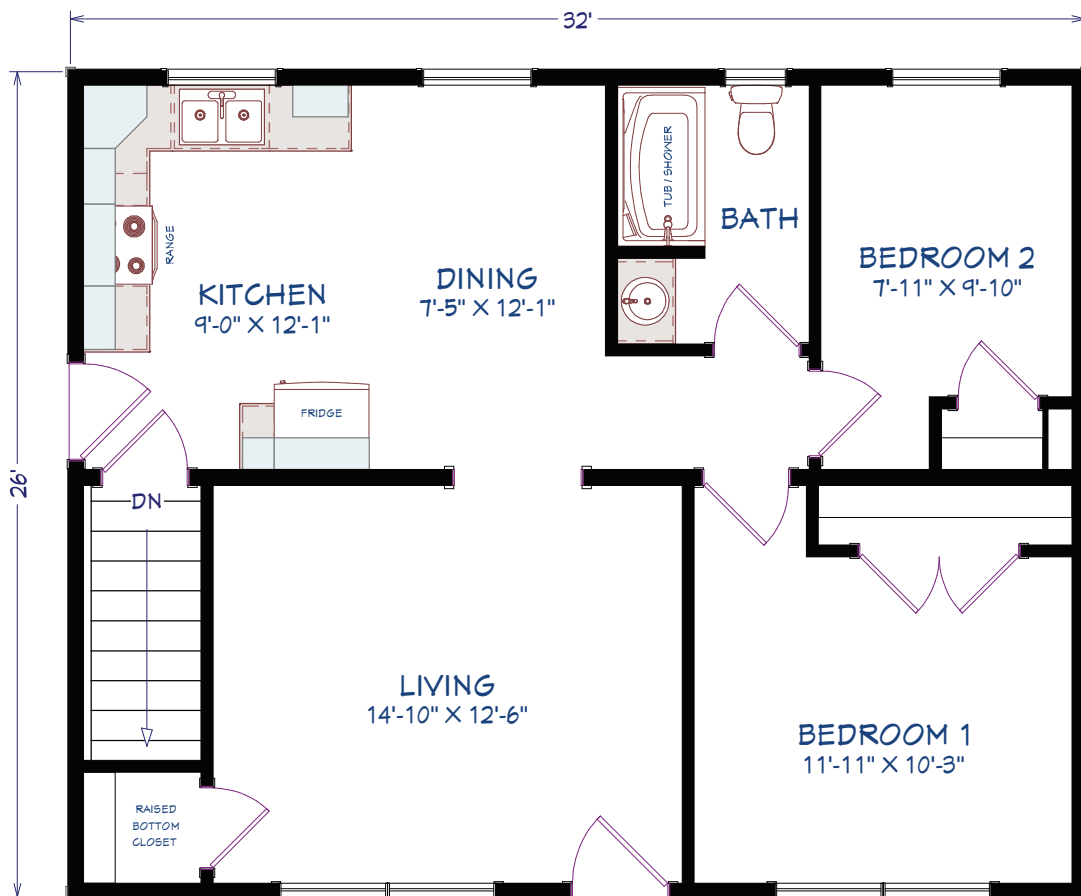

ML203
BUNGALOW / RANCH

2 BEDROOMS
1 BATHROOM
832 SQUARE FEET
32' x 26' DIMENSIONS

OPTIONS

- Large dormer
- Eyebrow roof
- False pillars
- Front door 3/4 glass
- Queen Anne window grills
- 3 1/2" Window trim
- Extra exterior light
- Appliances

2 BEDROOMS, 1 BATHROOM
832 SQ FT