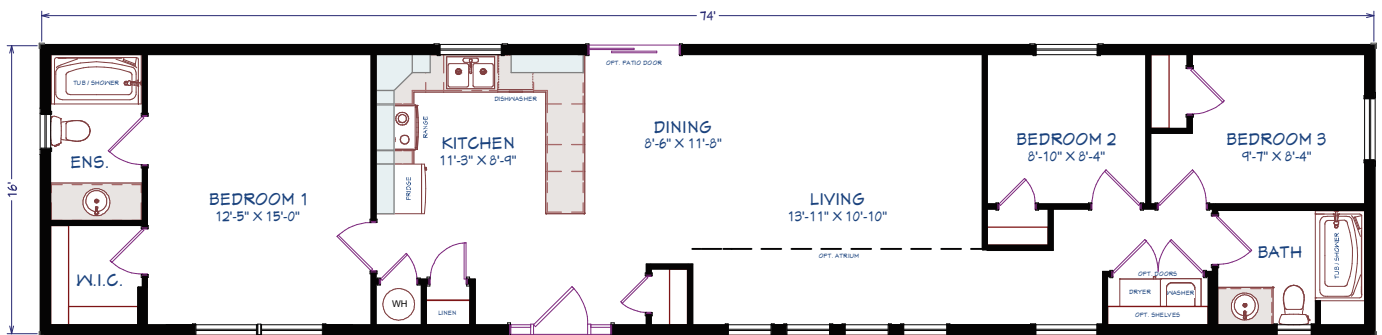

ML115 MINI HOME

1,184 SQUARE FEET
16' x 74' DIMENSIONS
3 BEDROOMS
2 BATHROOMS

OPTIONS
Atrium
Large dormer
Small dormer
Dustpan roof

Queen Anne window grills
Full glass front door and sidelights

Shake vinyl siding
Patio door
3 1/2" Window trim
Appliances

3 BEDROOMS, 2 BATHROOMS
1184 SQ FT