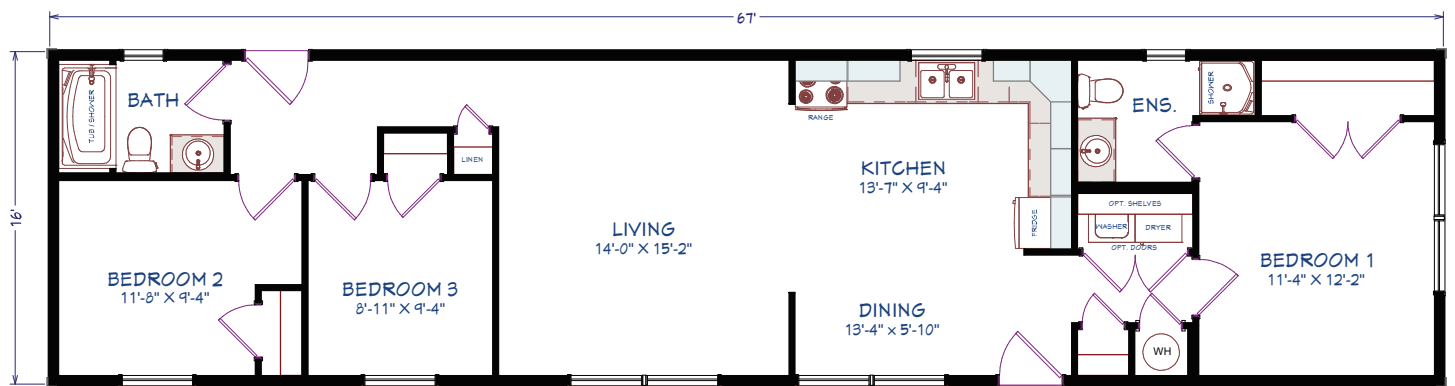

ML107
MINI HOME

1,072 SQUARE FEET
16' x 67' DIMENSIONS
3 BEDROOMS
2 BATHROOMS

OPTIONS
Imperial plus dormer
Craftsman window grills
Front door ¾ glass
Appliances

3 BEDROOMS, 2 BATHROOMS
1072 SQ FT