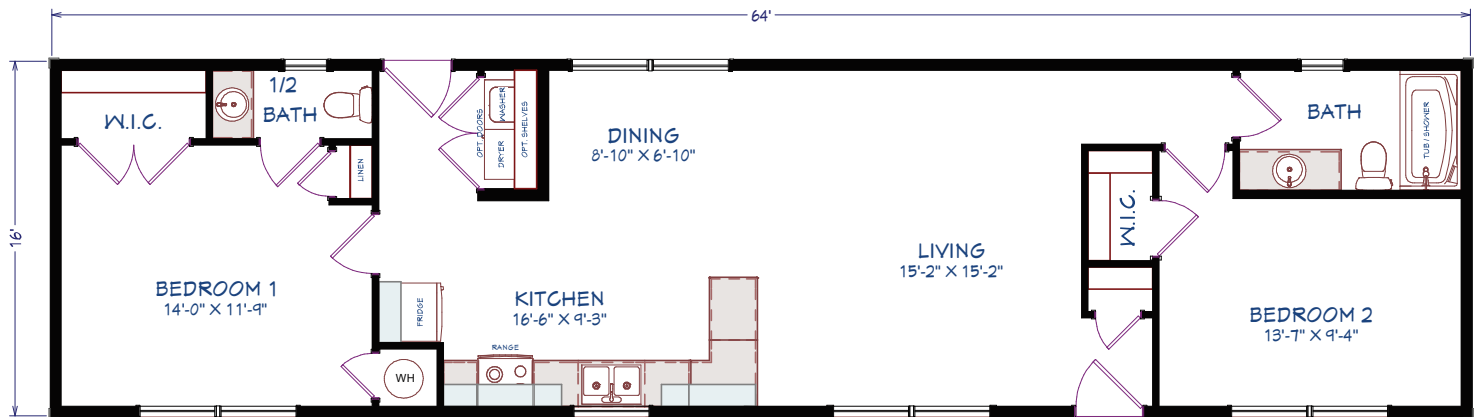

## ML104 MINI HOME

1,024 SQUARE FEET  
16' x 64' DIMENSIONS  
2 BEDROOMS  
1.5 BATHROOMS

OPTIONS  
Contemporary dormer  
Hip roof  
Front door ¾ glass  
Upper window grills

Raised panel shutters  
Appliances

2 BEDROOMS, 1.5 BATHROOMS  
1024 SQ FT