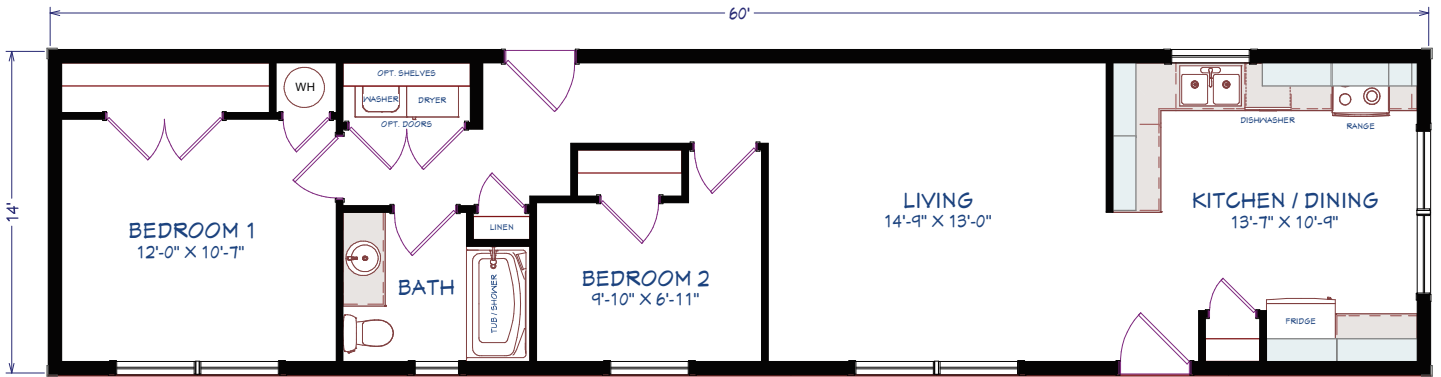

ML102
MINI HOME

840 SQUARE FEET
14' x 60' DIMENSIONS
2 BEDROOMS
1 BATHROOM

OPTIONS
Condor 1 dormer
Stone vinyl siding
Window and door colour
Coloured siding accessories

2 BEDROOMS, 1 BATHROOM
840 SQ FT