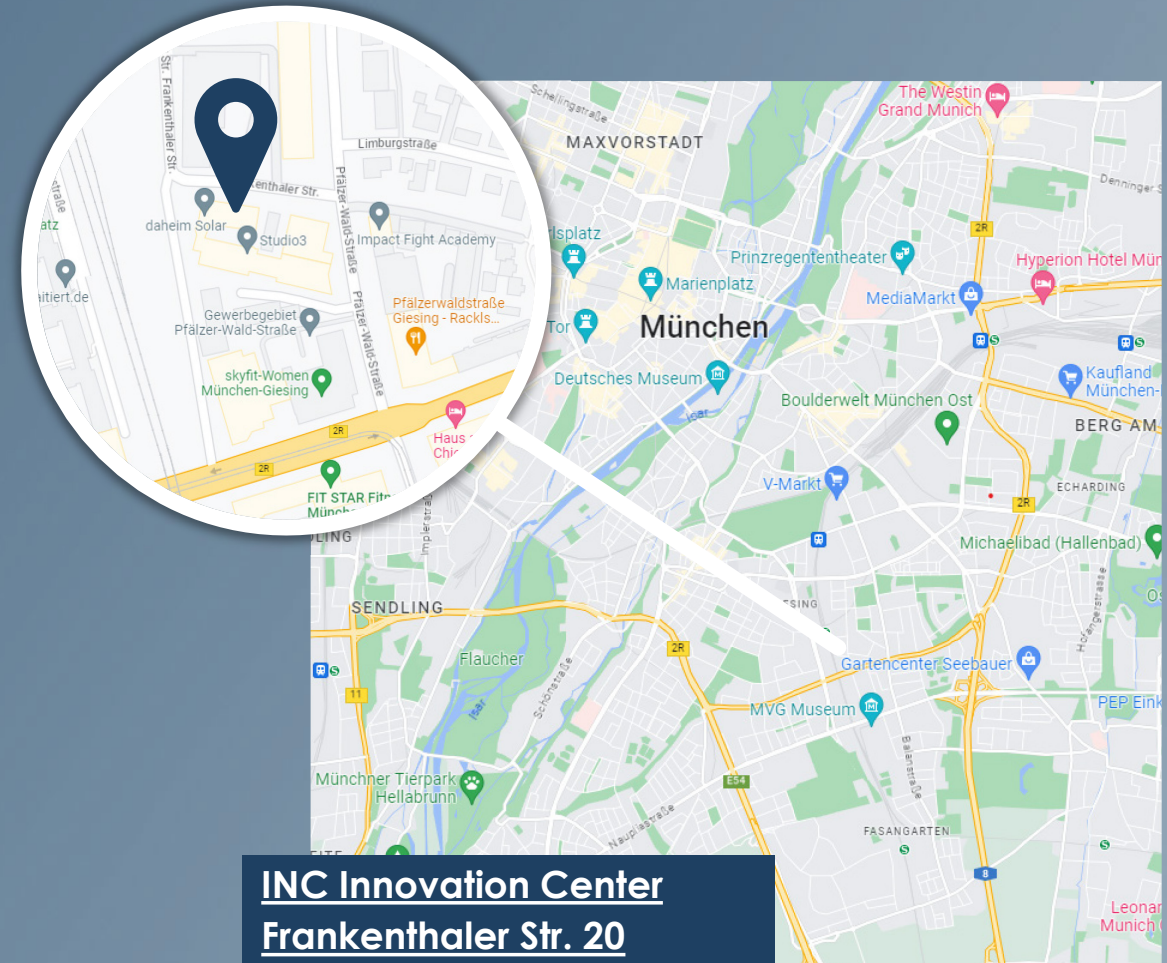

Arriving by car - From A8

- Follow A8 in the direction of Munich/Augsburg for 5.1 km
- Take the exit to A99 in the direction of Garmisch-P/Lindau
- After 7.3 km turn left onto A96 direction Garmisch-P/München-Zentrum
- Stay on A96 for 8.6 km and then take the exit 39-Munich-Sending in the direction to Salzburg/Passau/Messe/Mittlerer Ring S
- Follow B2R until Pfälzer-Wald-Straße. The **INC Munich** is on your left side.