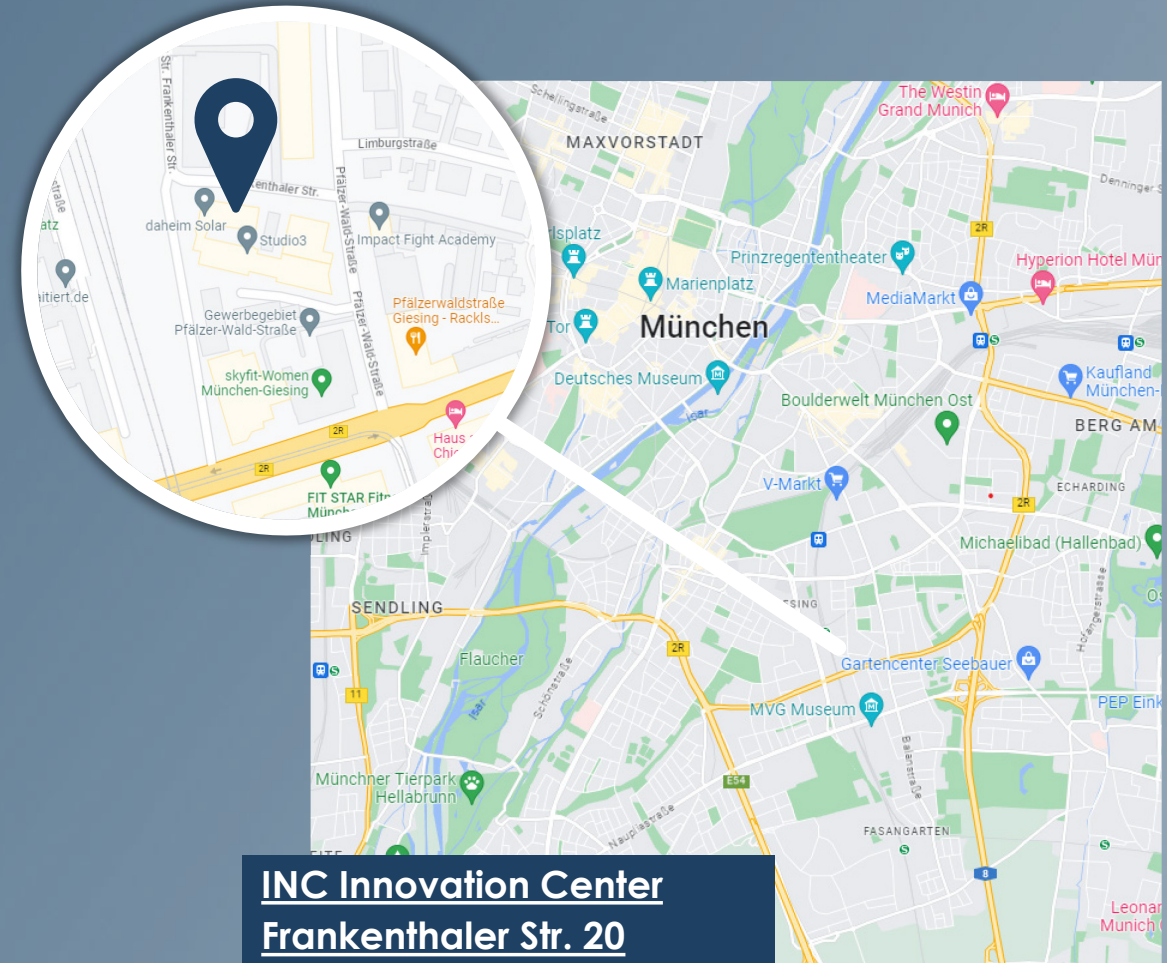

INC Innovation Center
Frankenthaler Str. 20
81539 München

INC Innovation Center | Munich

Destination

Arriving by plane

- You can fly to the MUC Airport in Munich. And take the train or a taxi to the **INC**.

Arriving by public transportation

- Arriving at Munich Main station take the subway/underground line U2, U7 for approximately 16 min. to the station Giesing. You can also take the railway to the station Giesing. As there are several options, we recommend you, to look for the most convenient connection in time on [Fahrplanauskunft MVV](http://Fahrplanauskunft.MVV).

DISTANCE TO INC

5 km

LEONARDO HOTEL

ADDRESS

Heimgartenstraße 14
81539 München

[GOTO WEBSITE](#)

LOCATION

Near the INC

Near Munich Campus

DISTANCE TO INC

2 km

[GOTO WEBSITE](#)

25 HOURS HOTEL THE ROYAL BAVARIAN

ADDRESS

Bahnhofplatz 1
80335 München

LOCATION