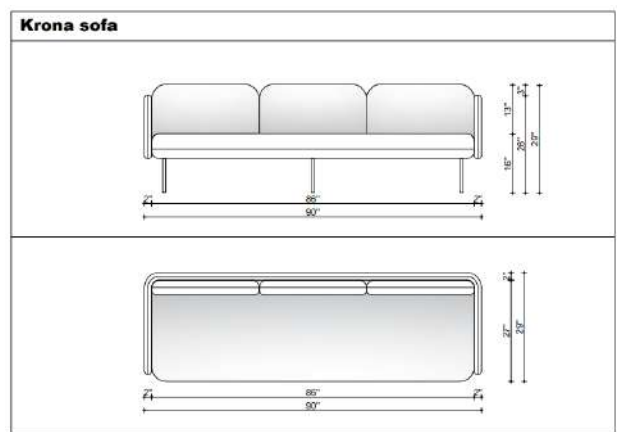

FINISHES:

White

Black

Chrome