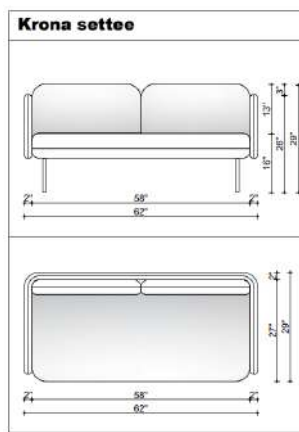

FINISHES:

White

Black

Chrome