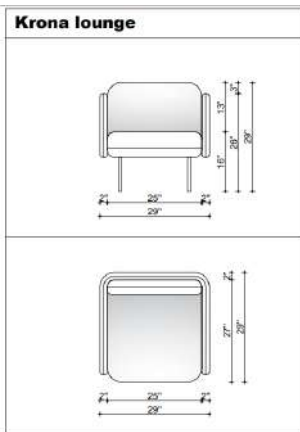

FINISHES:

White

Black

Chrome