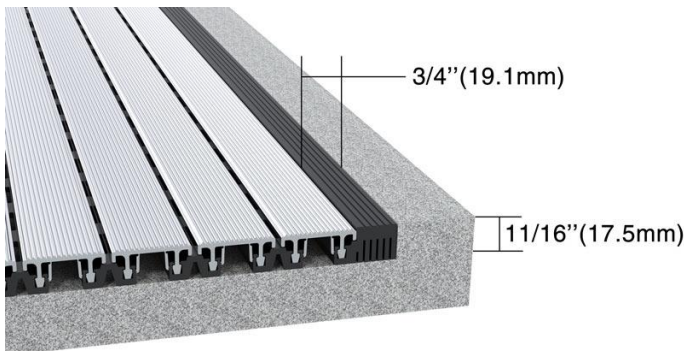

PediTred SA G7

The PediTred SA G7 is a strong aluminum grid – capable of handling rolling loads up to 1,000 pounds per wheel load. The PediTred SA G7 has serrated aluminum treads for low maintenance. This mat can be rolled back for ease of cleaning out collected dirt, debris, and water.

1 Select Size

All mats are custom made per specification. Measurements down to 1/16" accuracy.

Regular Shape

Shapes with 90 Degree Corners

Irregular Shape

Shapes with Notches or Irregular Cuts

Irregular Shape Template

Irregular Shapes Requiring a Template

2 Select Aluminum Finish

Clear

Choose from Clear Anodize.

3 Select Insert Type and Color

Serrated Aluminum

*Serrated Aluminum
*PediTred SA G7 Only

4 Select PediTred SA G7 Frame

Recessed Tapered Angle Frame (TNG)

Recessed Level Base Frame (LB)

No Frame (NF)