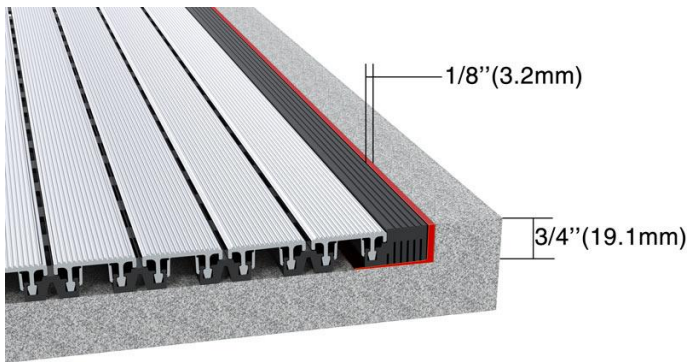

PediTred SA G7

The PediTred SA G7 is a strong aluminum grid – capable of handling rolling loads up to 1,000 pounds per wheel load. The PediTred SA G7 has serrated aluminum treads for low maintenance. This mat can be rolled back for ease of cleaning out collected dirt, debris, and water.

Irregular Shapes Requiring a Template

2 Select Aluminum Finish

Clear

Choose from Clear Anodize.

3 Select Insert Type and Color

Serrated Aluminum

*Serrated Aluminum
*PediTred SA G7 Only

4 Select PediTred SA G7 Frame

Recessed Tapered Angle Frame (TNG)

Recessed Level Base Frame (LB)

No Frame (NF)