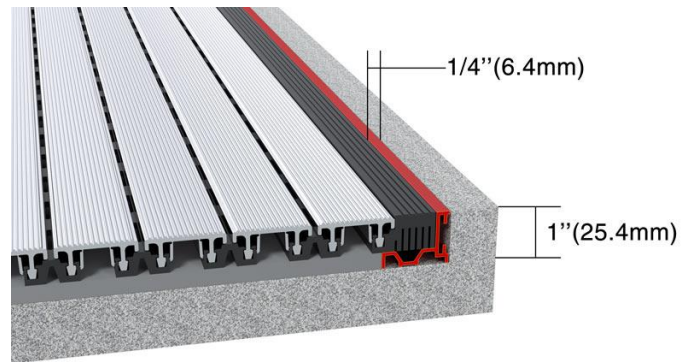

PediTred SA G7

The PediTred SA G7 is a strong aluminum grid – capable of handling rolling loads up to 1,000 pounds per wheel load. The PediTred SA G7 has serrated aluminum treads for low maintenance. This mat can be rolled back for ease of cleaning out collected dirt, debris, and water.

Irregular Shapes Requiring a Template

2 Select Aluminum Finish

Clear

Choose from Clear Anodize.

3 Select Insert Type and Color

Serrated Aluminum

*Serrated Aluminum
*PediTred SA G7 Only

4 Select PediTred SA G7 Frame

Recessed Tapered Angle Frame (TNG)

Recessed Level Base Frame (LB)

No Frame (NF)