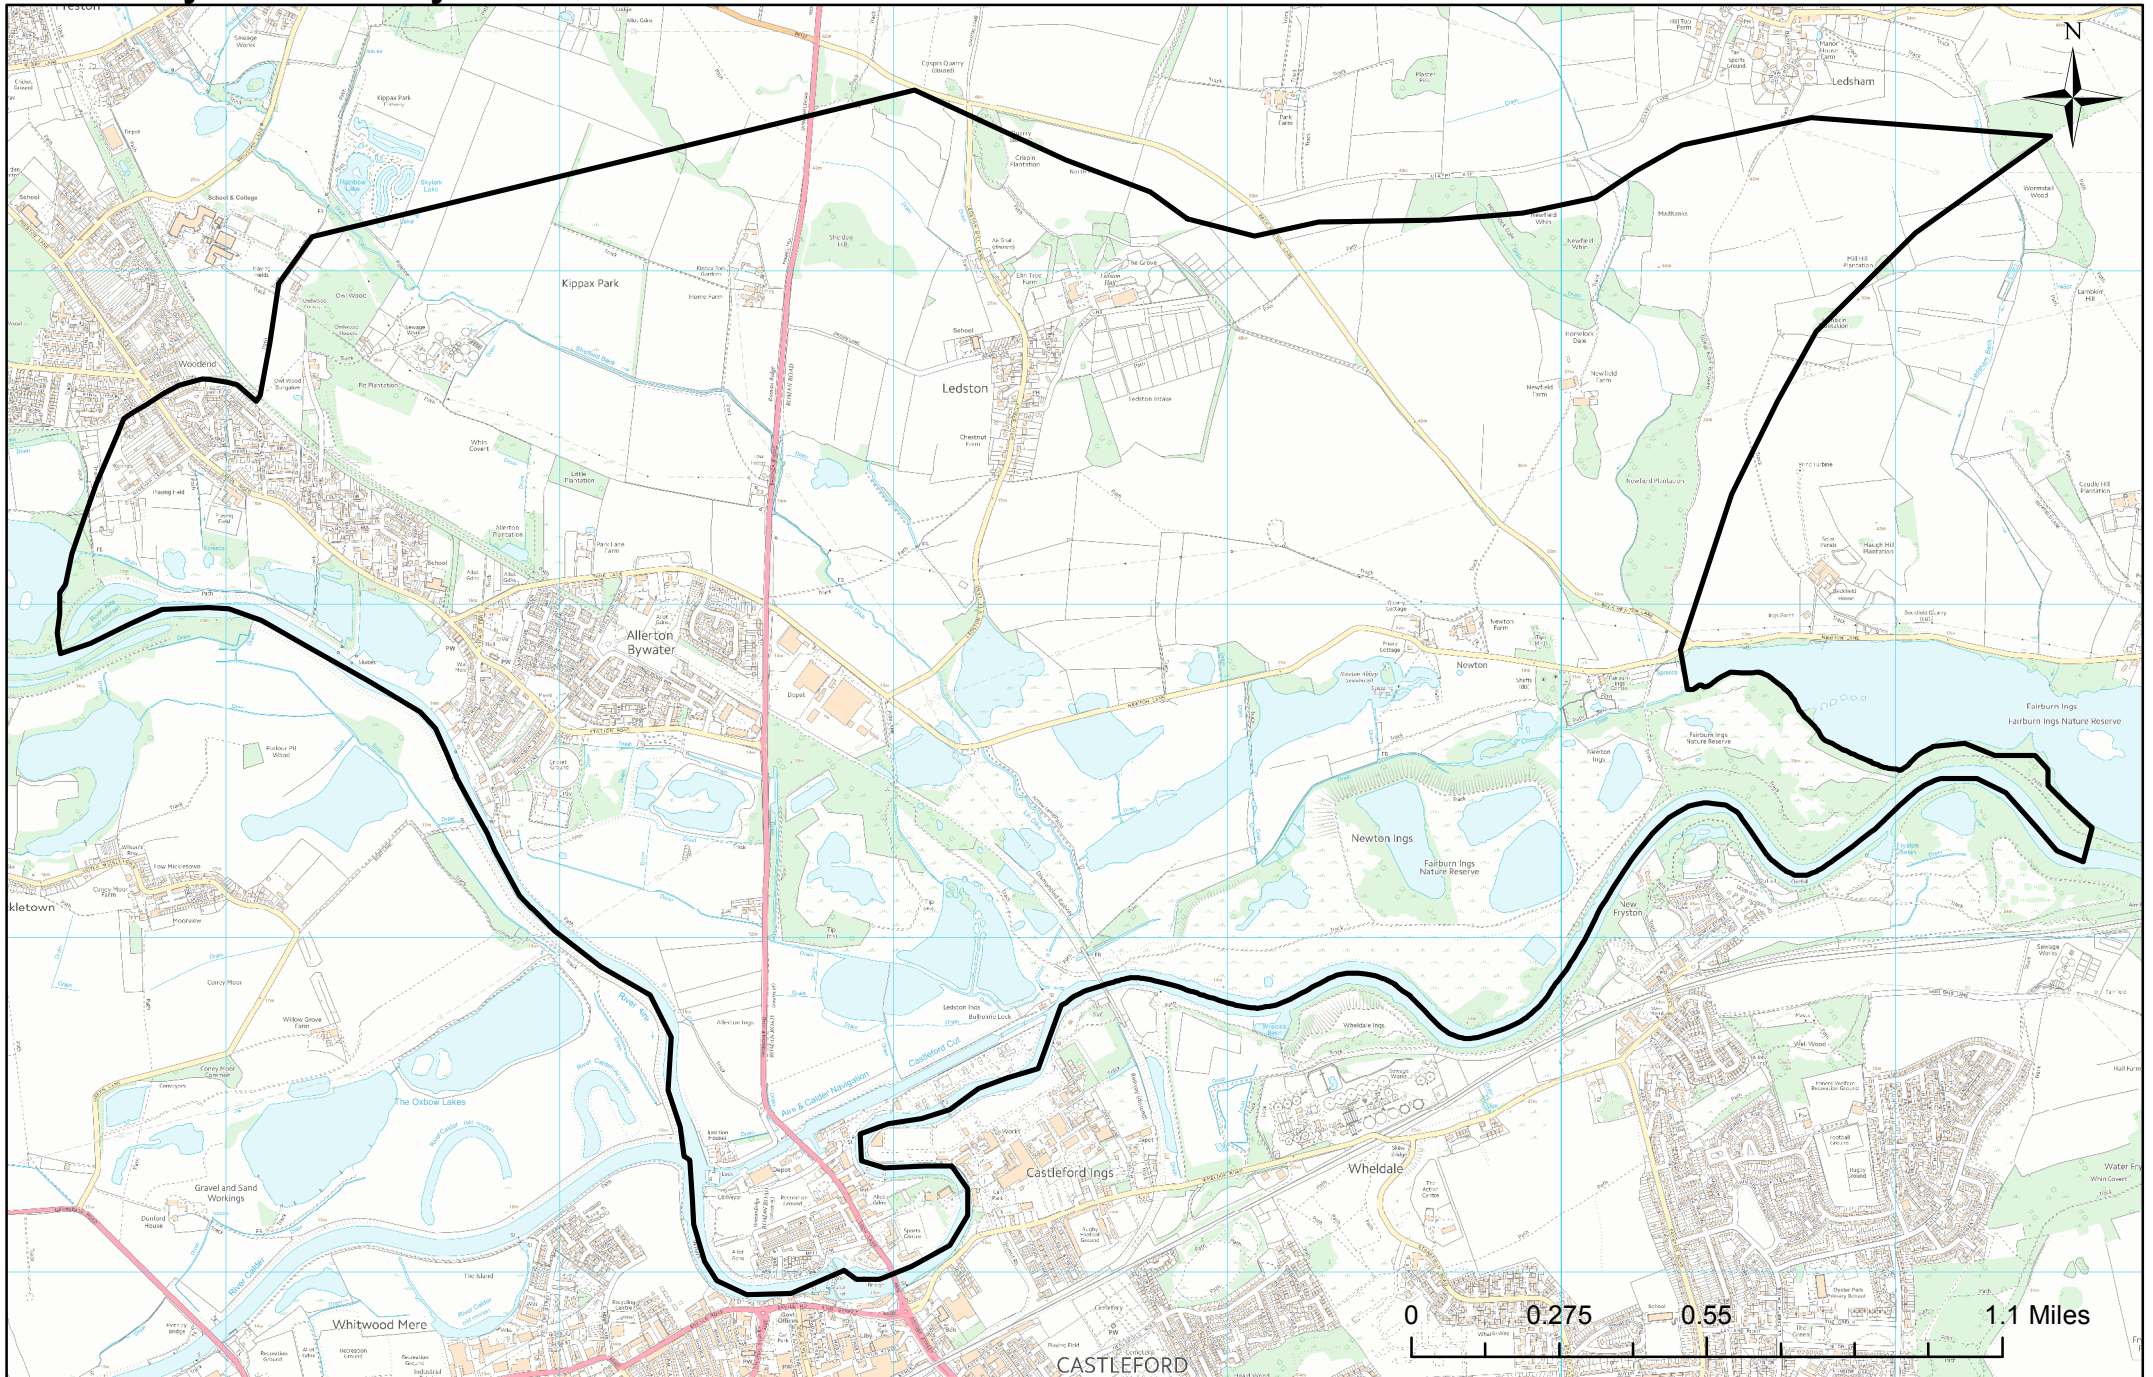

Allerton Bywater Primary School Appendix D Catchment Map

© Crown Copyright. Leeds City Council - 100019567 (2019)

This map produced by the Children's Performance Service, Children's Services, Leeds City Council.