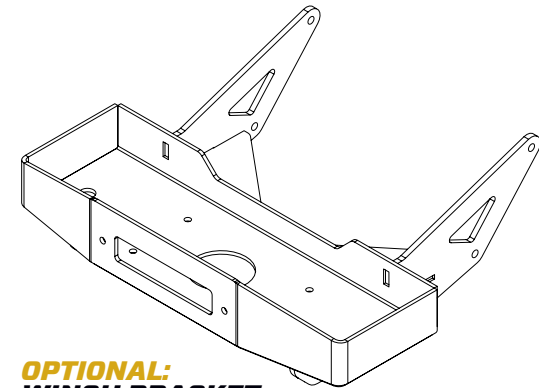

EZTOW-T STANDARD EQUIPMENT AND AVAILABLE OPTIONS BELOW

STANDARD EQUIPMENT: INCLUDED ON ALL EZTOW-T UNITS

**STANDARD:
3X3" LED
WORK LIGHT**
ZL000111

**STANDARD:
SAFETY LIGHT BAR**
SLB-36
• WIRELESS 36" LIGHTBAR

**STANDARD:
SAFETY CHAIN**
Z5-12
• 12' - 1/2" GRADE 70 SAFETY CHAIN W/ SLIP HOOK

**STANDARD:
12V SOLAR
BATTERY TENDER**
EZ-5WB
• 17W SOLAR BATTERY TENDER

AVAILABLE OPTIONS: AVAILABLE FOR ANY EZTOW-T UNITS

**OPTIONAL:
PINTLE AND
BALL HITCH**
EZ-H-20
• 2 5/16" BALL

**OPTIONAL:
10K WARN WINCH
AND BRACKET**
EZ-WARN-10
• INCLUDES 80' WIRE ROPE & HOOK

**OPTIONAL:
WINCH BRACKET**
EZ-WB
• FITS 8K AND 10K WINCHES