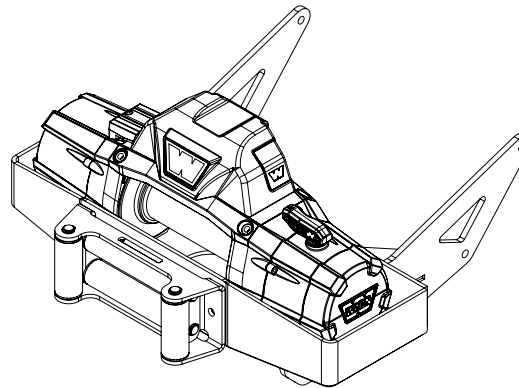

EZTOW-T STANDARD EQUIPMENT AND AVAILABLE OPTIONS BELOW

STANDARD EQUIPMENT: INCLUDED ON ALL EZTOW-T UNITS

**STANDARD:
3X3" LED
WORK LIGHT**
ZL000111

**STANDARD:
SAFETY LIGHT BAR**
SLB-36
• WIRELESS 36" LIGHTBAR

**STANDARD:
SAFETY CHAIN**
Z5-12
• 12' - 1/2" GRADE 70 SAFETY CHAIN W/ SLIP HOOK

**STANDARD:
12V SOLAR
BATTERY TENDER**
EZ-5WB
• 17W SOLAR BATTERY TENDER

AVAILABLE OPTIONS: AVAILABLE FOR ANY EZTOW-T UNITS

**OPTIONAL:
PINTLE AND
BALL HITCH**
EZ-H-20
• 2 5/16" BALL

**OPTIONAL:
10K WARN WINCH
AND BRACKET**
EZ-WARN-10
• INCLUDES 80' WIRE ROPE & HOOK

**OPTIONAL:
WINCH BRACKET**
EZ-WB
• FITS 8K AND 10K WINCHES