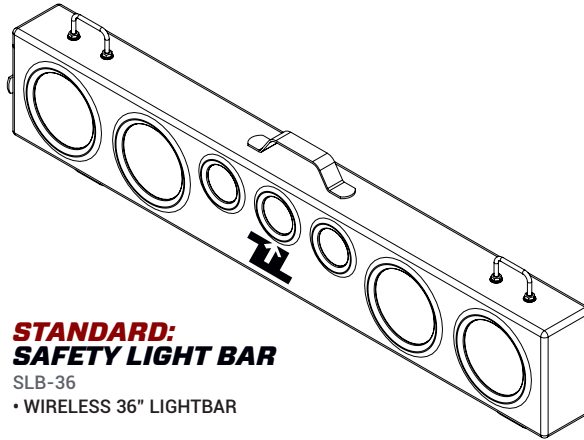

EZTOW-T STANDARD EQUIPMENT AND AVAILABLE OPTIONS BELOW

STANDARD EQUIPMENT: INCLUDED ON ALL EZTOW-T UNITS

**STANDARD:
3X3" LED
WORK LIGHT**
ZL000111

**STANDARD:
SAFETY LIGHT BAR**
SLB-36
• WIRELESS 36" LIGHTBAR

**STANDARD:
SAFETY CHAIN**
Z5-12
• 12' - 1/2" GRADE 70 SAFETY CHAIN W/ SLIP HOOK

**STANDARD:
12V SOLAR
BATTERY TENDER**
EZ-5WB
• 17W SOLAR BATTERY TENDER

AVAILABLE OPTIONS: AVAILABLE FOR ANY EZTOW-T UNITS

**OPTIONAL:
PINTLE AND
BALL HITCH**
EZ-H-20
• 2 5/16" BALL

**OPTIONAL:
10K WARN WINCH
AND BRACKET**
EZ-WARN-10
• INCLUDES 80' WIRE ROPE & HOOK

**OPTIONAL:
WINCH BRACKET**
EZ-WB
• FITS 8K AND 10K WINCHES