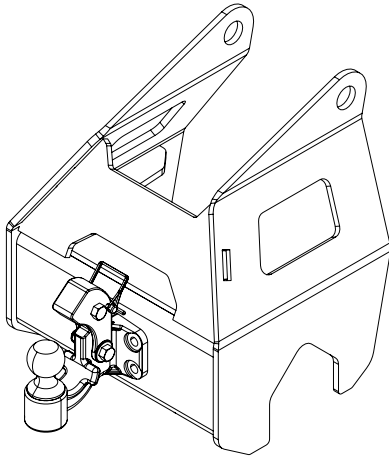

EZTOW-T STANDARD EQUIPMENT AND AVAILABLE OPTIONS BELOW

STANDARD EQUIPMENT: INCLUDED ON ALL EZTOW-T UNITS

**STANDARD:
3X3" LED
WORK LIGHT**
ZL000111

**STANDARD:
SAFETY LIGHT BAR**
SLB-36
• WIRELESS 36" LIGHTBAR

**STANDARD:
SAFETY CHAIN**
Z5-12
• 12' - 1/2" GRADE 70 SAFETY CHAIN W/ SLIP HOOK

**STANDARD:
12V SOLAR
BATTERY TENDER**
EZ-5WB
• 17W SOLAR BATTERY TENDER

AVAILABLE OPTIONS: AVAILABLE FOR ANY EZTOW-T UNITS

**OPTIONAL:
PINTLE AND
BALL HITCH**
EZ-H-20
• 2 5/16" BALL

**OPTIONAL:
10K WARN WINCH
AND BRACKET**
EZ-WARN-10
• INCLUDES 80' WIRE ROPE & HOOK

**OPTIONAL:
WINCH BRACKET**
EZ-WB
• FITS 8K AND 10K WINCHES