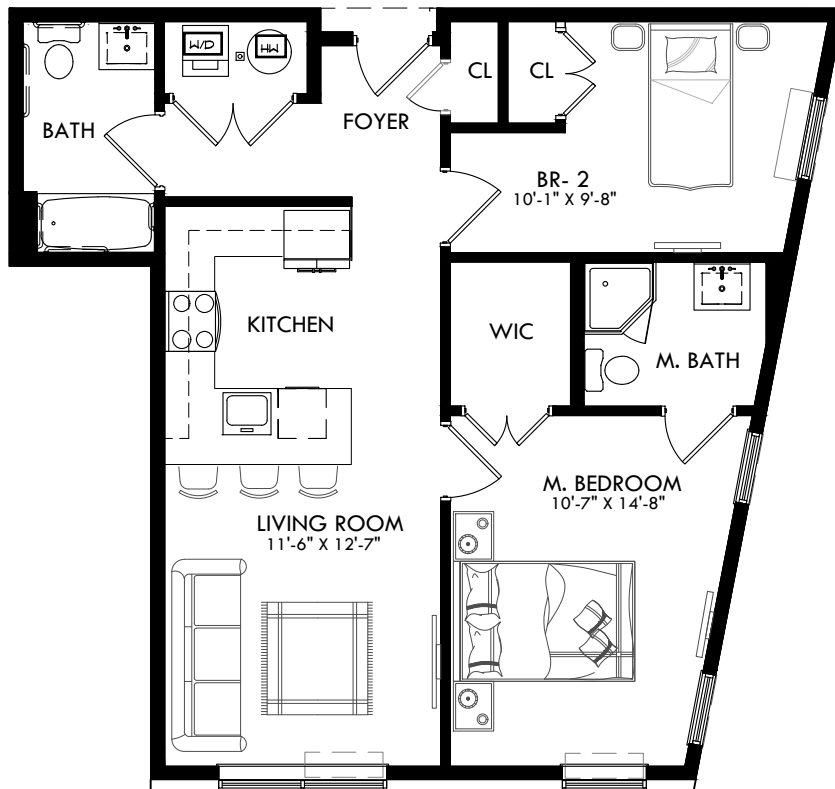

GARFIELD AVENUE

CARTERET AVENUE

KEY PLAN

UNIT #: 226,425

UNIT TYPE: TWO BEDROOMS

GROSS AREA: 872 SQ.FT.

829 GARFIELD AVENUE

JERSEY CITY, NJ