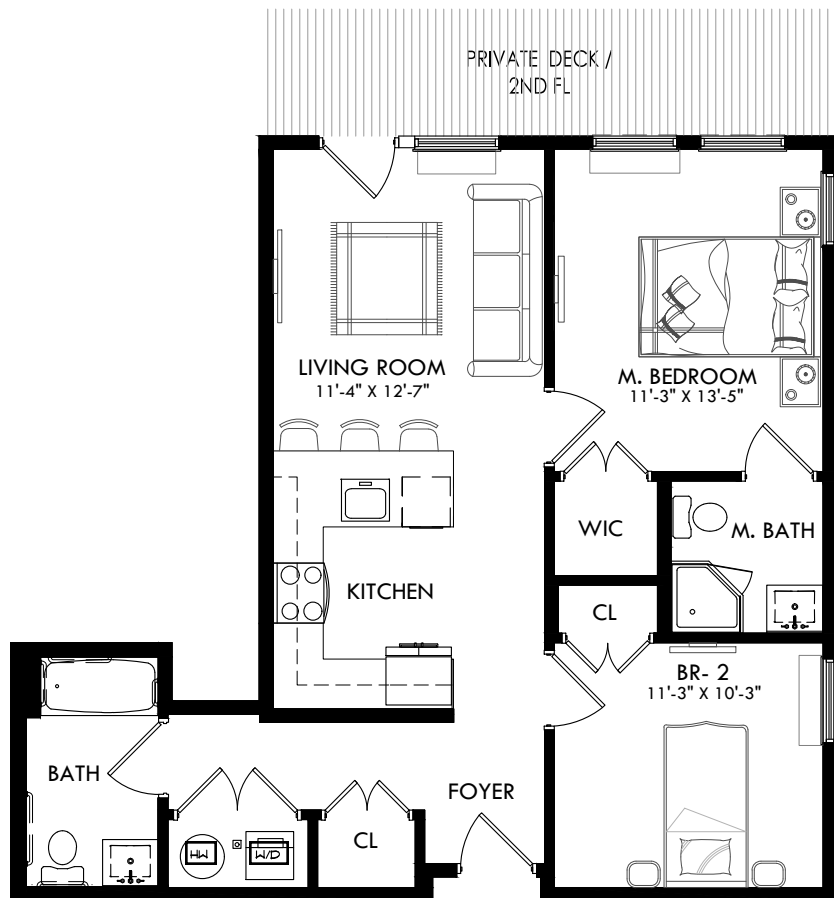

GARFIELD AVENUE

KEY PLAN

CARTERET AVENUE

UNIT #: 214  
 UNIT TYPE: TWO BEDROOMS  
 GROSS AREA: 845 SQ.FT.

**829 GARFIELD AVENUE**

JERSEY CITY, NJ