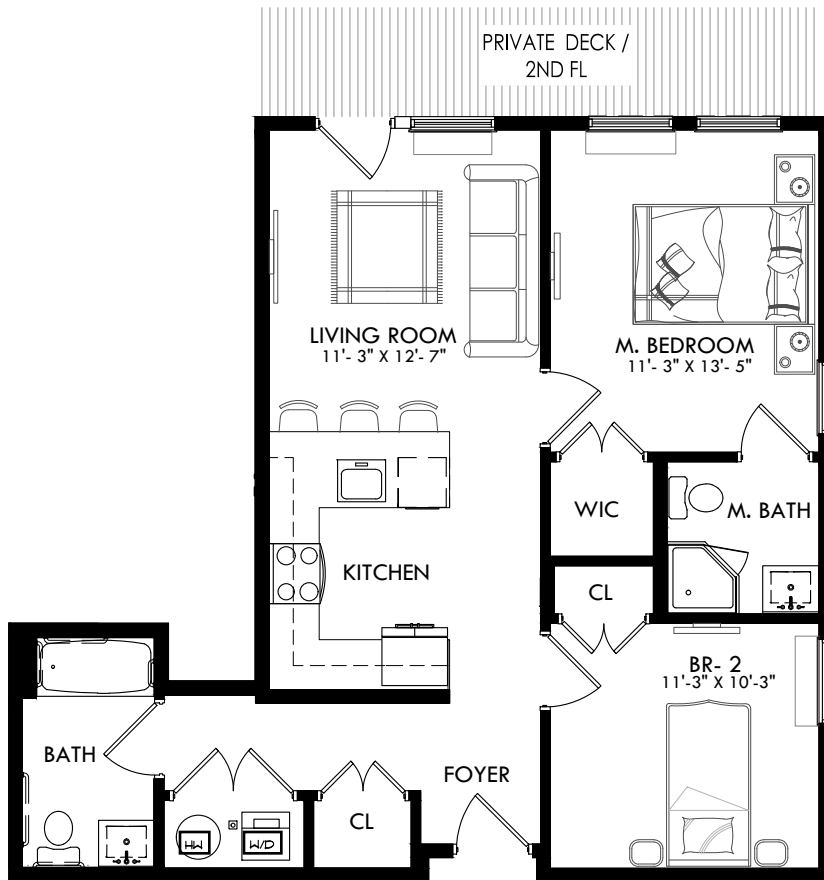

GARFIELD AVENUE

KEY PLAN

CARTERET AVENUE

UNIT #: 219  
 UNIT TYPE: TWO BEDROOMS  
 GROSS AREA: 843 SQ.FT.

829 GARFIELD AVENUE

JERSEY CITY, NJ