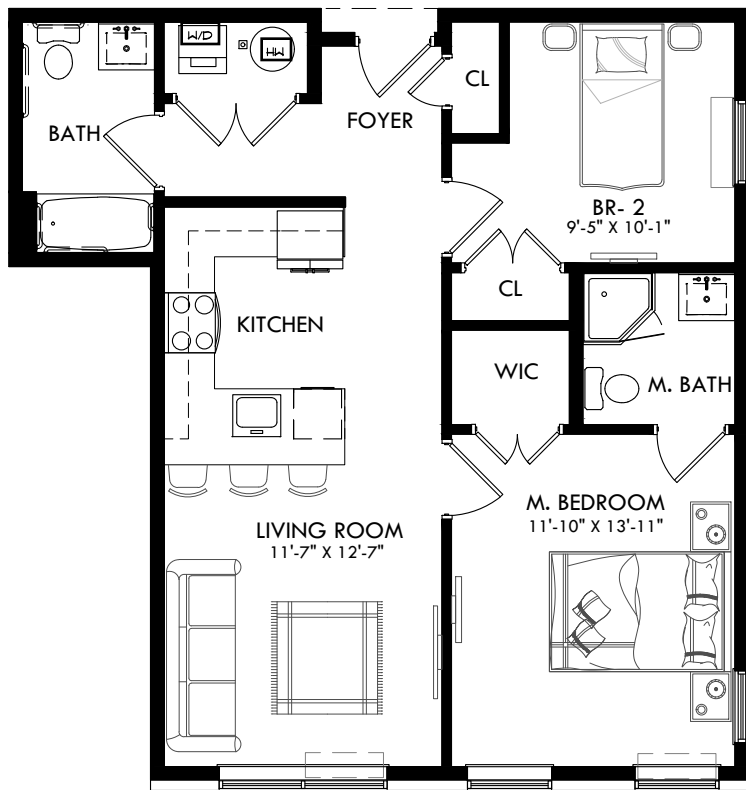

GARFIELD AVENUE

CARTERET AVENUE

KEY PLAN

UNIT #: 224,423
 UNIT TYPE: TWO BEDROOMS
 GROSS AREA: 855 SQ.FT.

829 GARFIELD AVENUE

JERSEY CITY, NJ