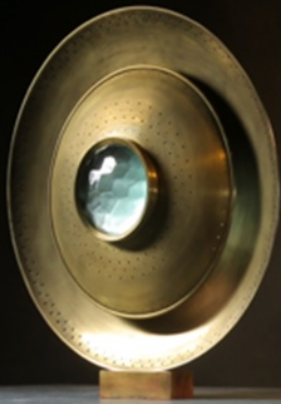

## ODYSSEY

A collection of lighting inspired by celestial bodies, space, dreams, things far and away. 'Odyssey' is a continuous exploration into the intrigues of other worlds.

## IRIS TABLE LAMP

Iris a series of fixtures, is a compelling aperture. Comprised of a central faceted ocular lens surrounded by brass ring diffusers which concentrically emanates light and shadows.

## SPECIFICATIONS

Materials: Patinated brass.  
Hand-faceted glass.

Dimensions: 2'-7" H | 2'-6" W | 6" D

Wattage: Max. 25 watts