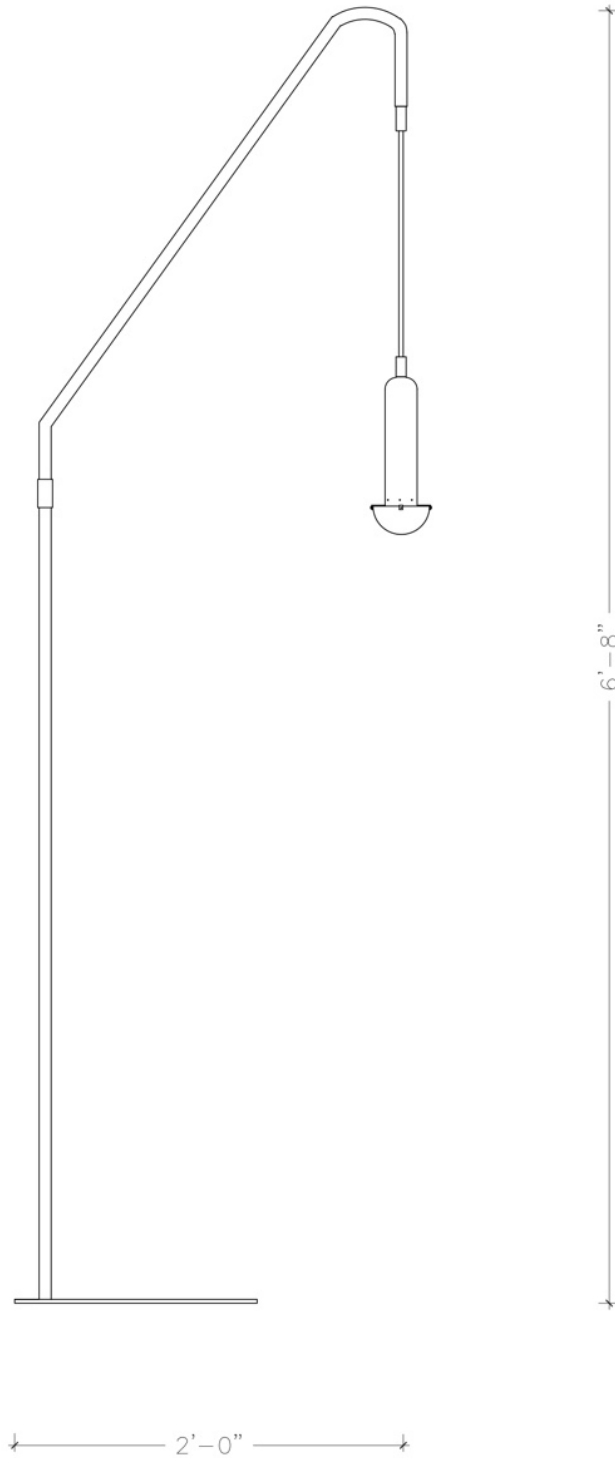

HALLWORTH

X

ISHMAEL

Materials: Hand-forged steel.
Brass fittings.
Crystal lens.

Dimensions: 6'-8" H | 2' W | 2' D

Wattage: Max. 2.5 watts

Finish: Blackened steel.
Living finish will evolve.
Custom finishes available.

Lead time: 8-10 weeks

Bulbs: (1) LED
Clear