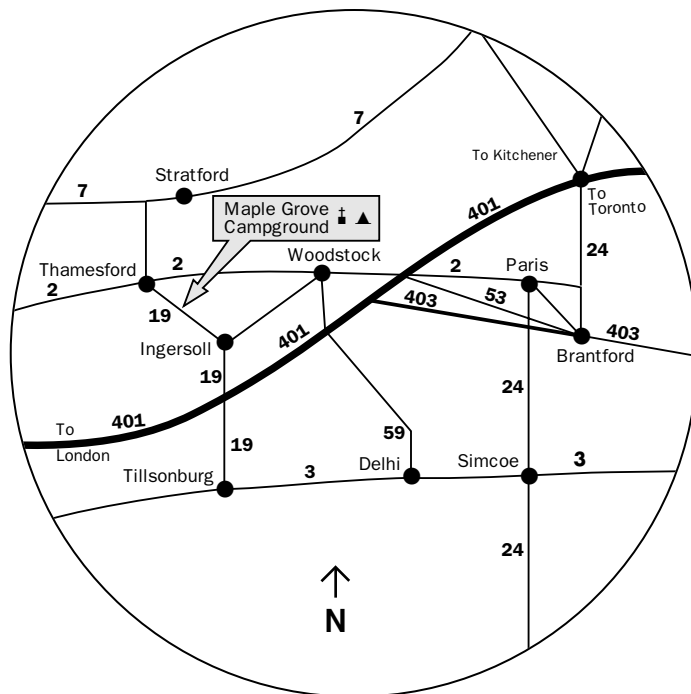

## Directions

When coming from either London or Toronto via the 401, take the Highway 19 exit NORTH to Ingersoll. Be sure and follow the highway signs as you will need to turn right when you come into town and then left at the other end of town. Follow Highway 19 out of Ingersoll for about 5–7 minutes until you come to Maple Grove Christian Retreat Centre on your right (this is before you come to Thamesford).

If you are just coming for a service, the main meeting hall is located in the centre of the campground past the first section of cottages. Day or evening visitors are welcome!

[www.careyconference.net](http://www.careyconference.net)