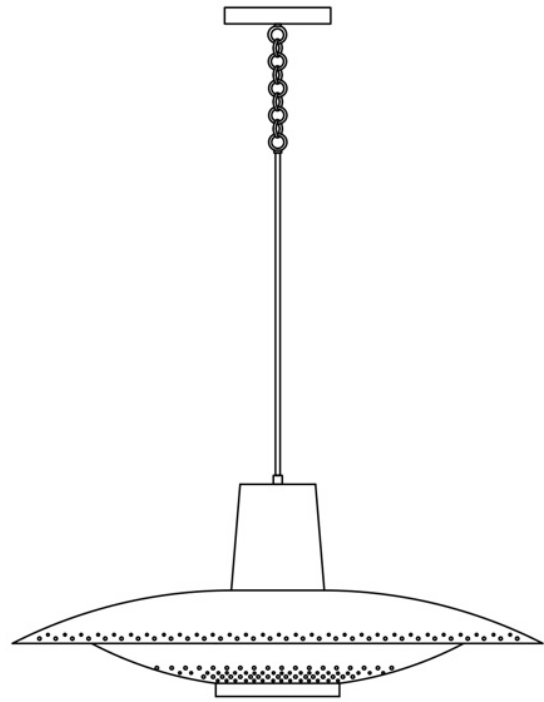

2'-6"

1'-0"

3'-3"

2'-6"

IRIS PENDANT

Materials: Patinated brass.
Hand-faceted glass.

Dimensions: 3'-3" H | 2'-6" W

Wattage: Max. 25 watts

Finish: Unsealed, patinated brass.
Living finish will evolve.
Custom finishes available.

Lead time: 8-10 weeks

Bulbs: (3) Candelabra, Regular
Clear