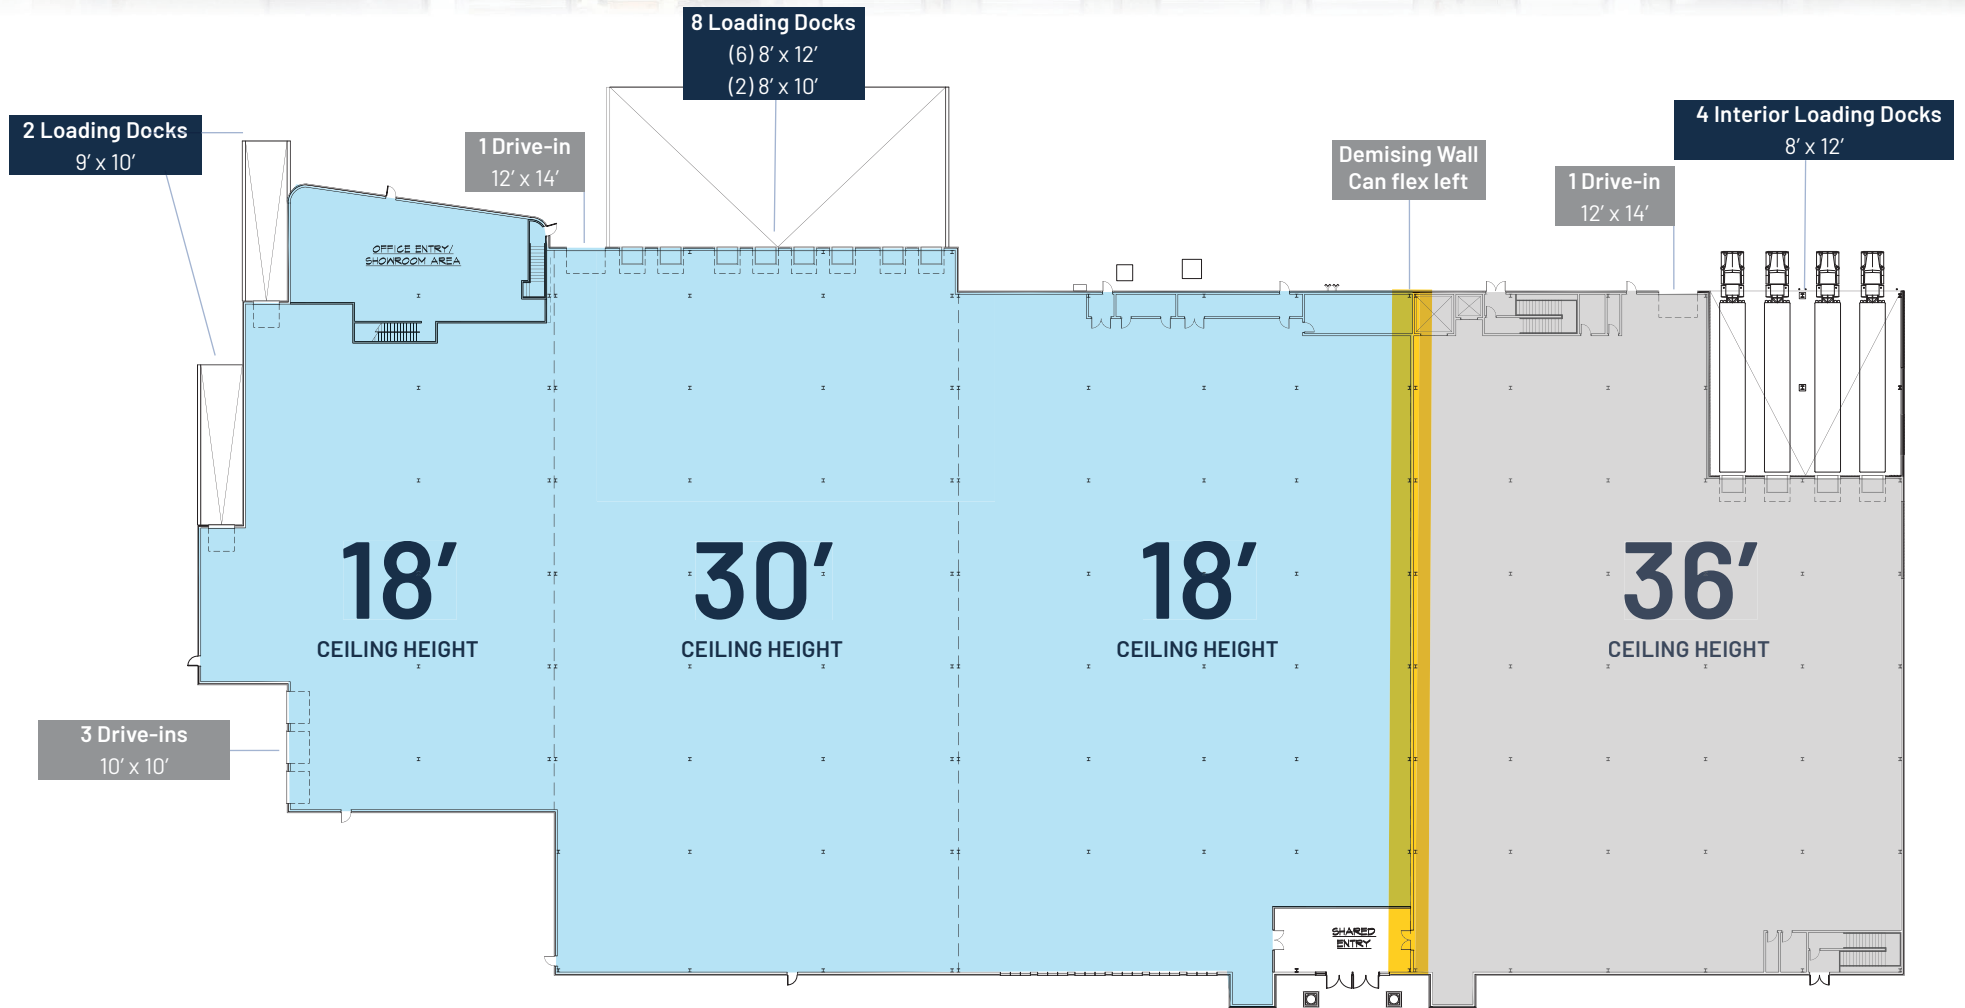

# FLOOR PLAN

1085 OLD COUNTRY ROAD, WESTBURY, NEW YORK

■ 112,000 SF ■ 82,000 SF ■ 30,000 SF