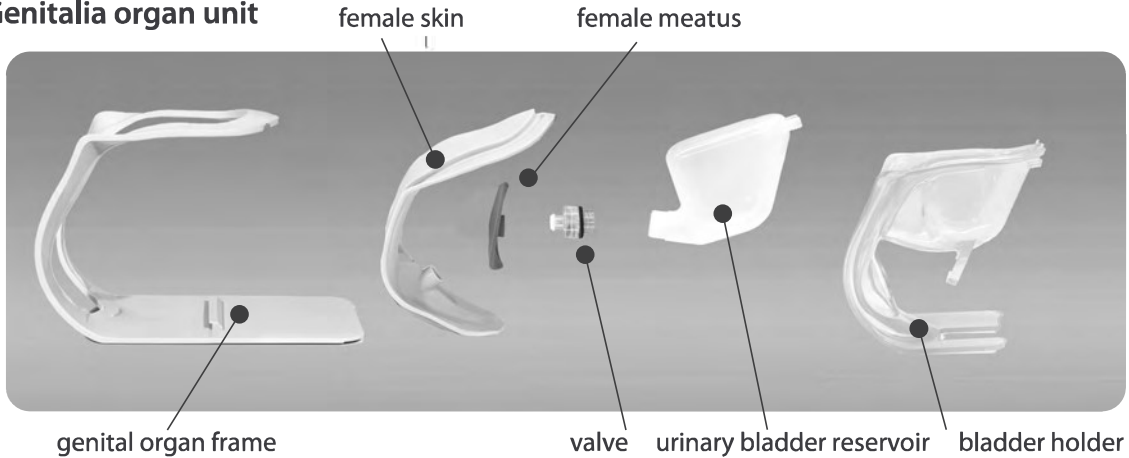

## Set Includes

Before your first use, ensure that you have all components listed below.

- a. Lower torso manikin ..... 1
  - b. Female genitalia organ unit ..... 1
  - c. Valve ..... 3  
(total 3 pcs; one is incorporated in the genitalia unit and two are for future replacement)
  - d. Irrigation bottle ..... 1
  - e. Lubricant ..... 1
  - f. Rectum unit ..... 1  
(attached with a metal clip 1)
  - g. Irrigation/drainage tubes ..... 3  
(total 3 pcs; 2 are attached with a clamp)
- Instruction manual

### Genitalia organ unit

### Consumable parts

code	name
11381-300	replacement valve for MW2A/B (a set of 6)
11433-010	replacement female skin III
11433-020	replacement female meatus III(a set of 2)
11381-800	lubricant

11381-300