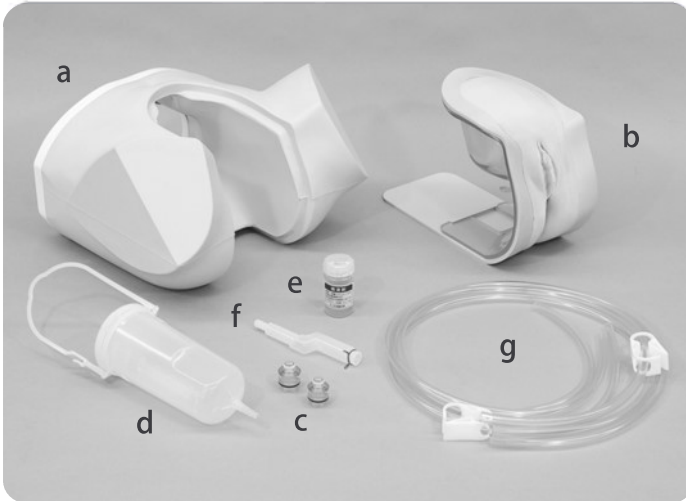

## Set Includes

Before your first use, ensure that you have all components listed below.

- a. Lower torso manikin ..... 1
  - b. Female genitalia organ unit ..... 1
  - c. Valve ..... 3  
(total 3 pcs; one is incorporated in the genitalia unit and two are for future replacement)
  - d. Irrigation bottle ..... 1
  - e. Lubricant ..... 1
  - f. Rectum unit ..... 1  
(attached with a metal clip 1)
  - g. Irrigation/drainage tubes ..... 3  
(total 3 pcs; 2 are attached with a clamp)
- Instruction manual

### Genitalia organ unit

### Consumable parts

code	name
11381-300	replacement valve for MW2A/B (a set of 6)
11433-010	replacement female skin III
11433-020	replacement female meatus III(a set of 2)
11381-800	lubricant

11381-300