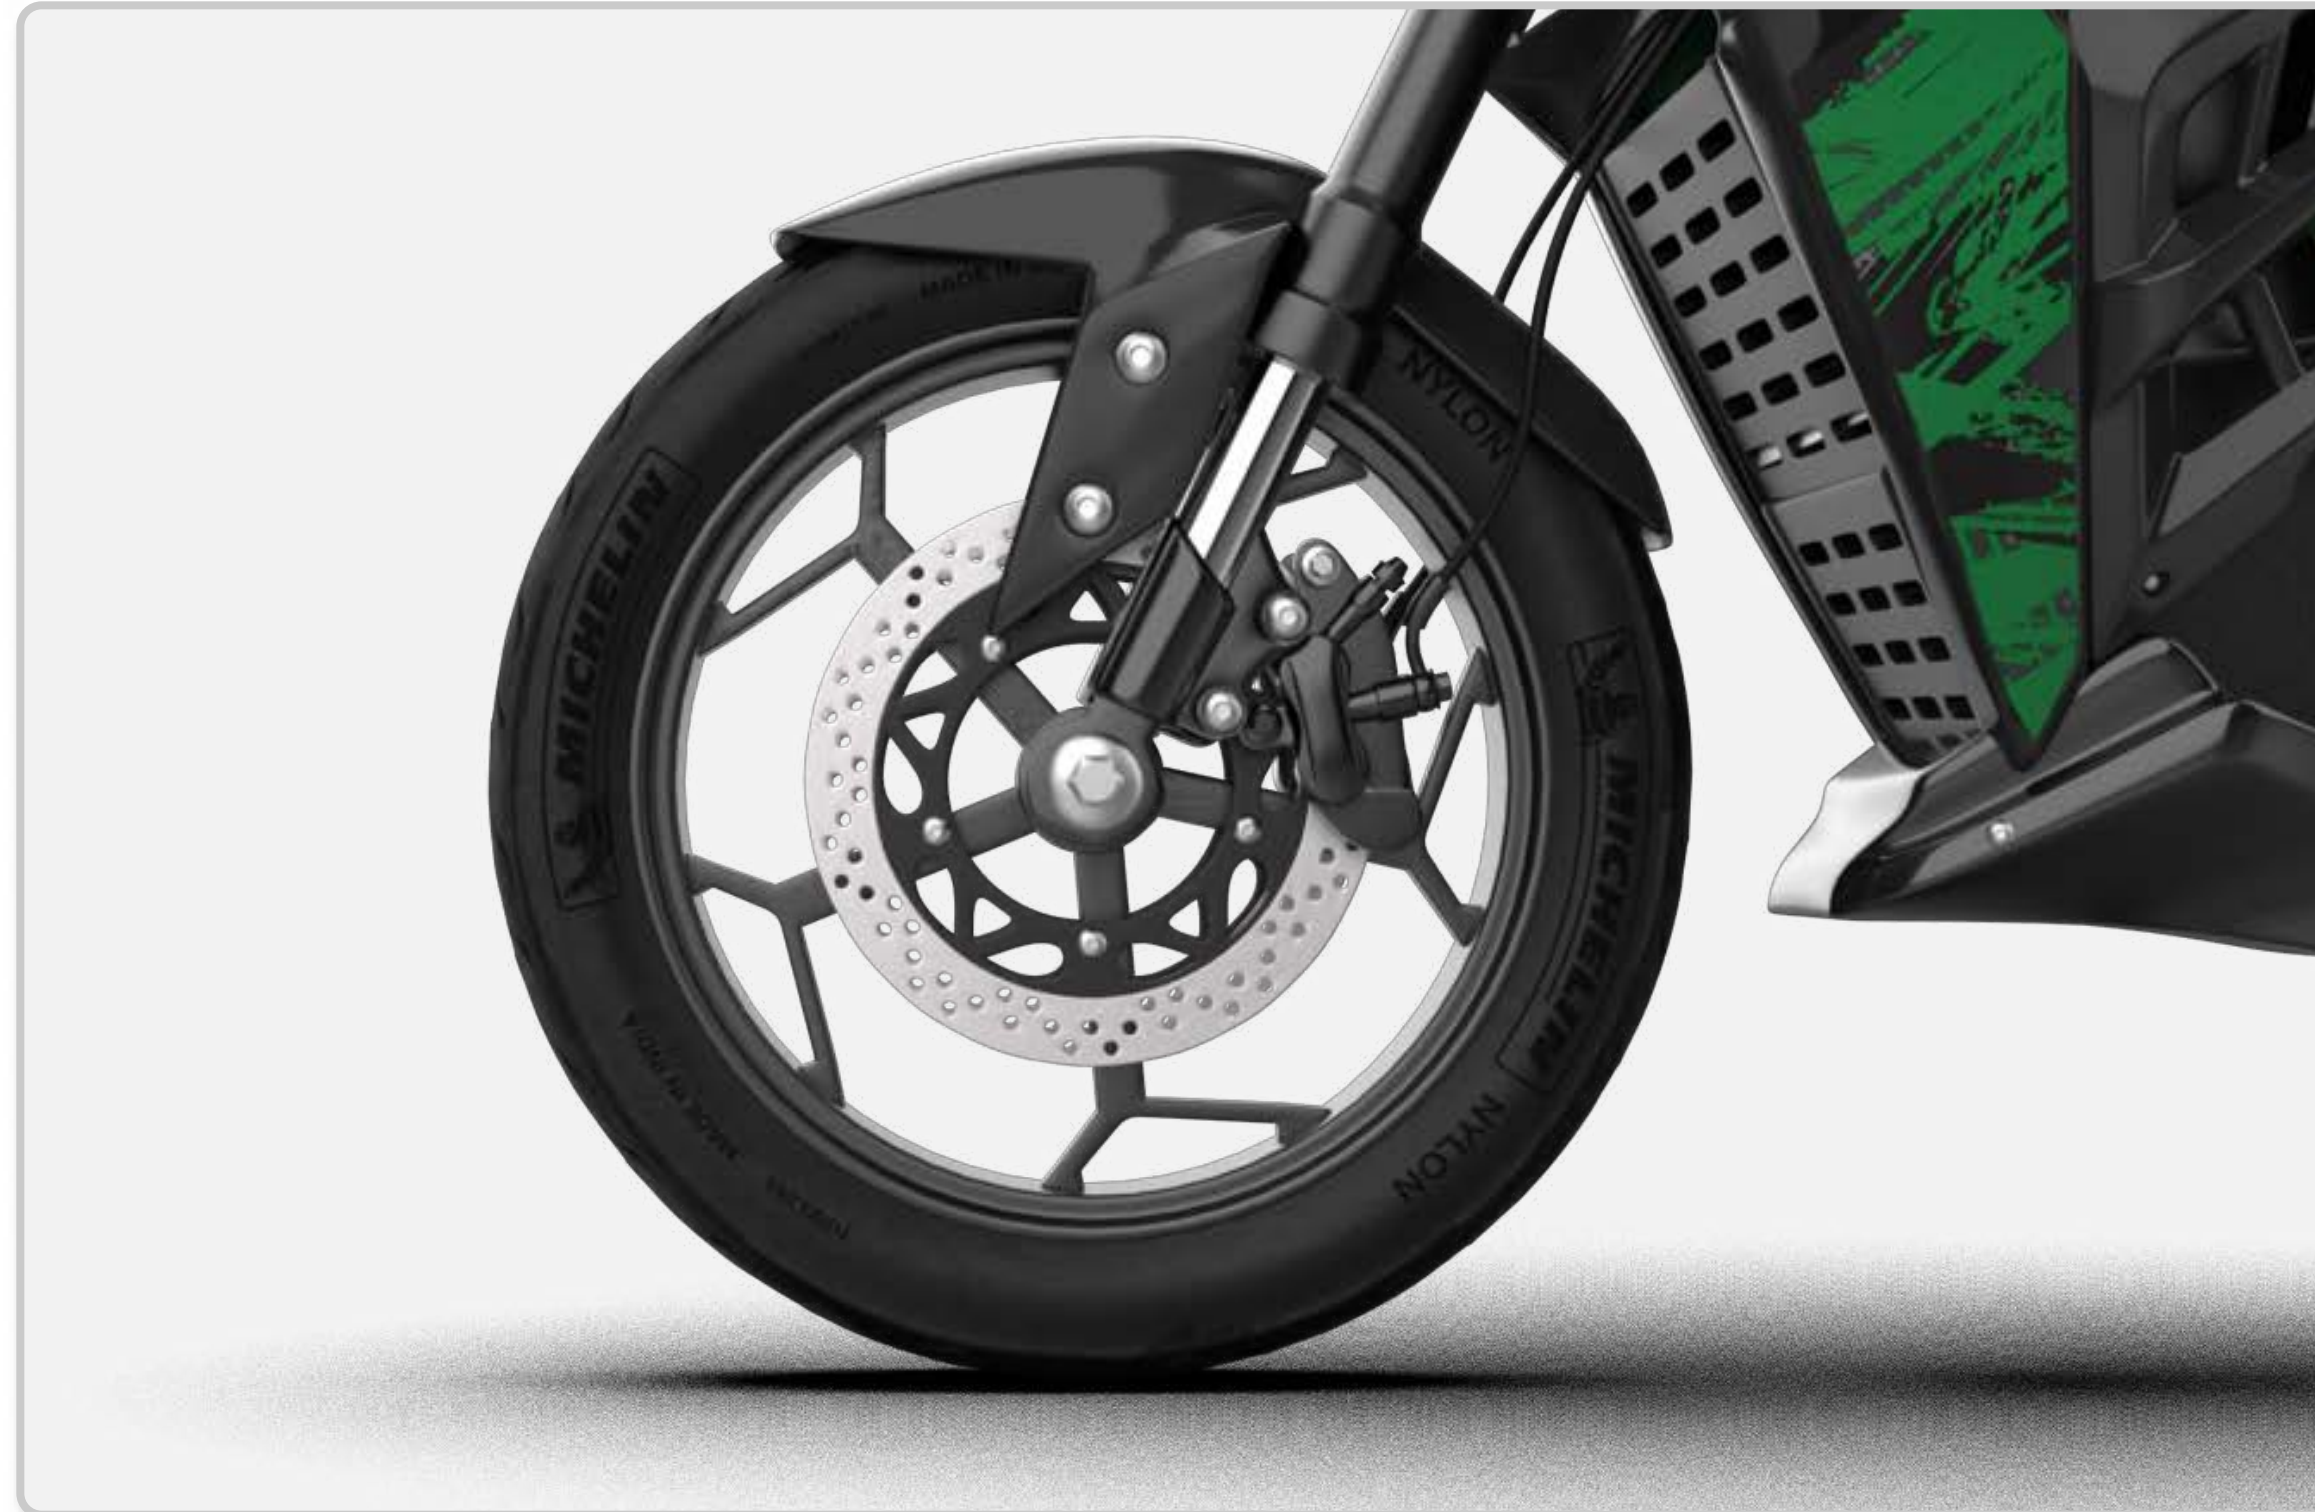

KM4000

Product Catalog

Introducing KM4000, India's Fastest and Longest Riding Electric Bike. Featuring the Largest Battery Pack evern in an Indian Electric Motorcycle, KM4000 allows you to scale any and every terrain you throw at it thanks to the Powerful Hub Motor from DeltaEV.

Glossy Black

Glossy Green

Hi-Performance Disc Brake

KM4000 is Equipped with Hi-Performance Front and Rear Disc Brakes which provides Improved control and safety to the Rider while riding.

Smart LiFePO4 Battery Pack

KM4000 is Equipped with India's Largest Smart LiFePO4 battery pack which provides best in Class Range and Safety to the Rider.

LED Headlamps

KM4000 is equipped with LED Headlamps with day running lamps designed to provide maximum visibility on the road while riding.

BLDC Hub Motor from DeltaEV

KM4000 uses In-Hub BLDC Motor from DeltaEV. This motor is designed from ground up for rough Indian Terrain conditions and provides best in class performance to the rider.

Technical Specification