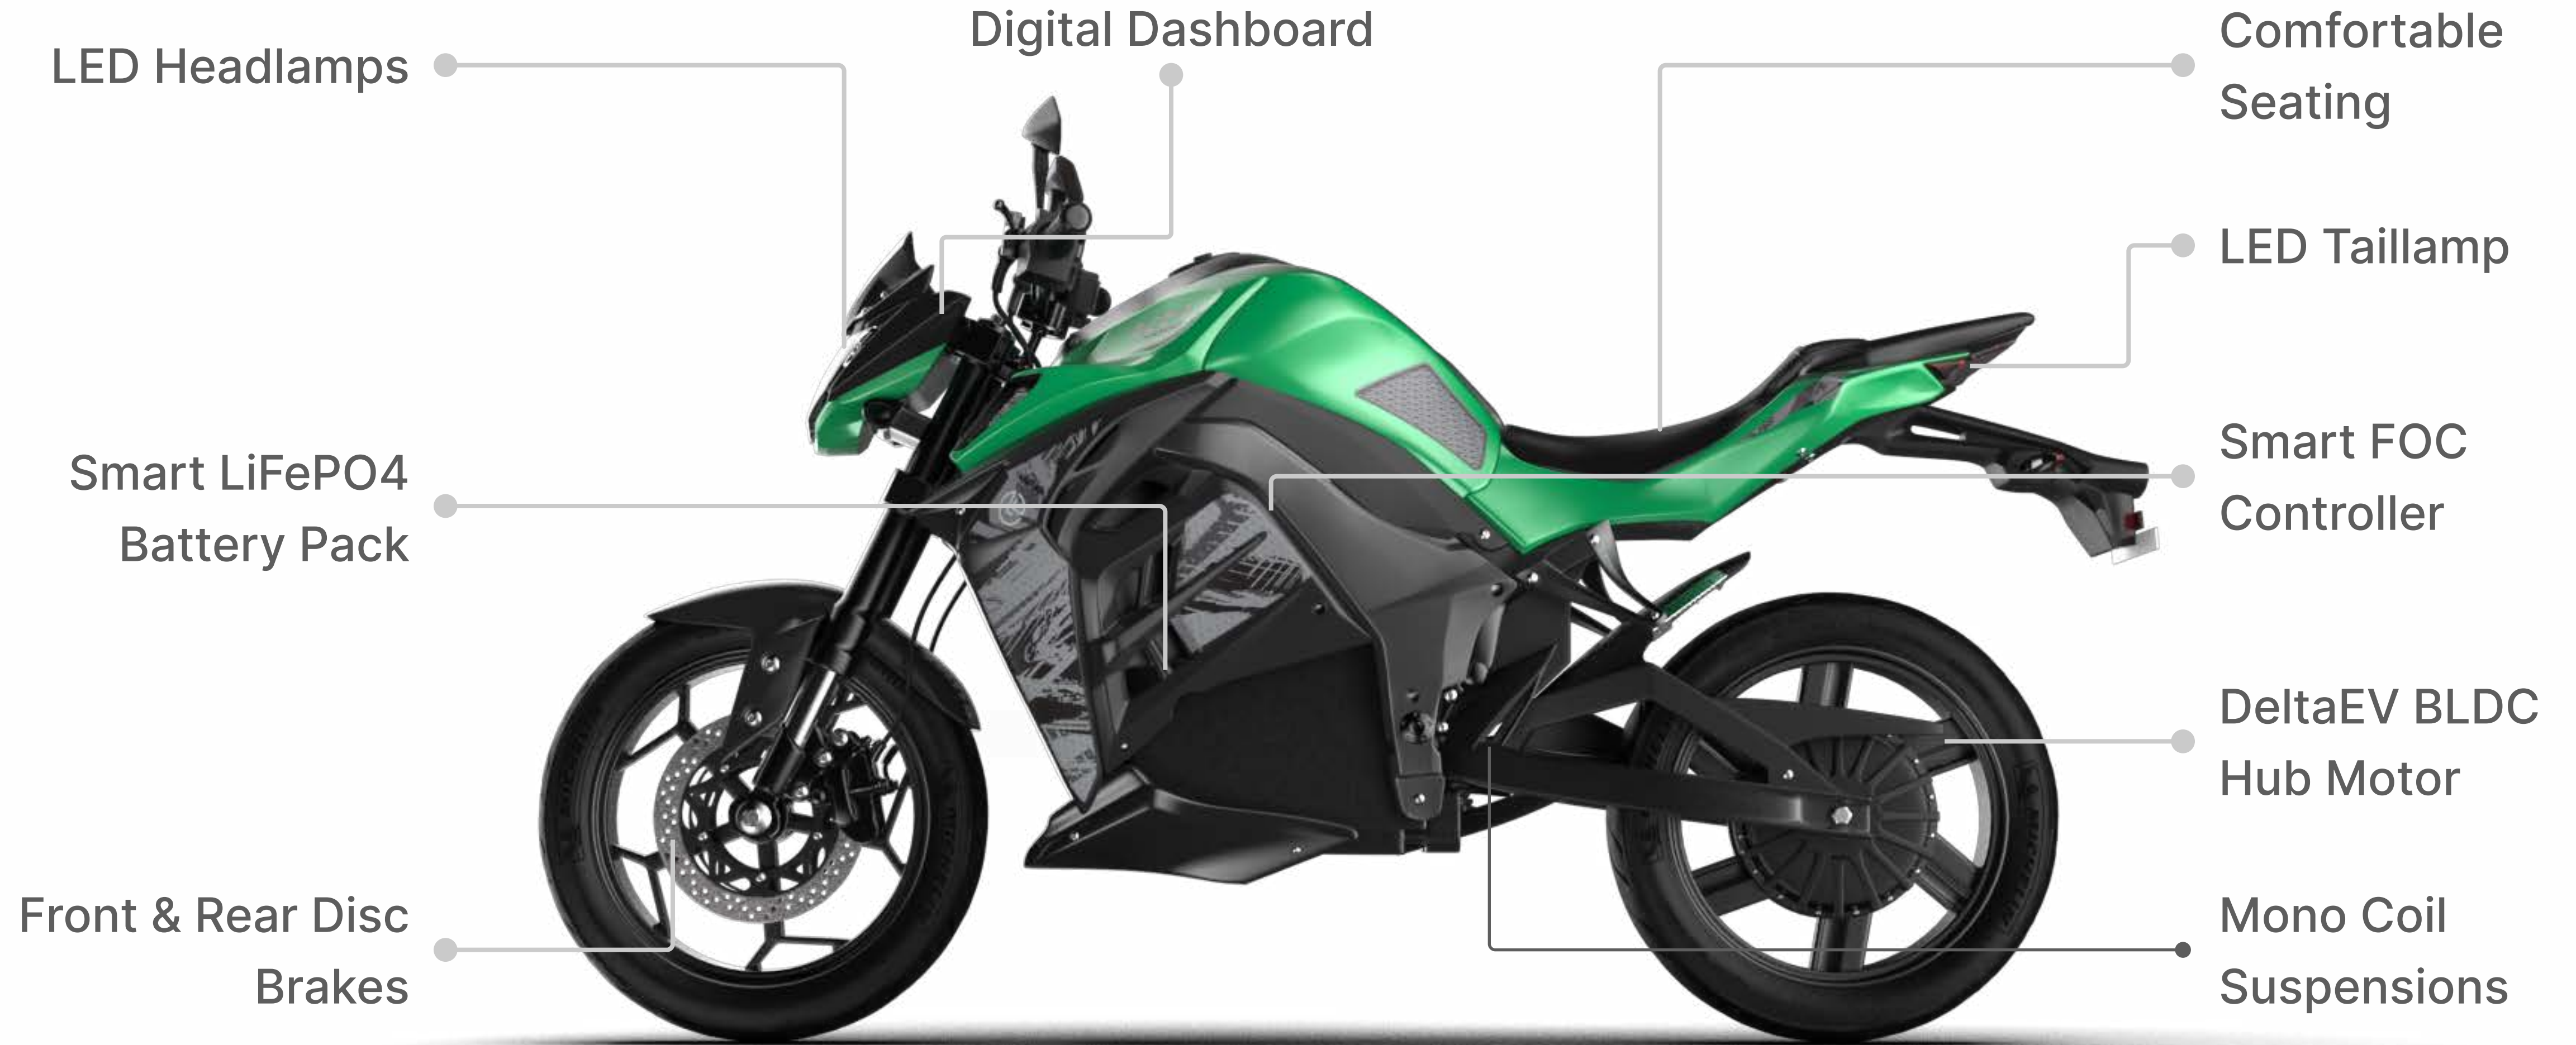

KM4000

Product Catalog

Introducing KM4000, India's Fastest and Longest Riding Electric Bike. Featuring the Largest Battery Pack evern in an Indian Electric Motorcycle, KM4000 allows you to scale any and every terrain you throw at it thanks to the Powerful Hub Motor from DeltaEV.

Glossy Black

Glossy Green

Hi-Performance Disc Brake

KM4000 is Equipped with Hi-Performance Front and Rear Disc Brakes which provides Improved control and safety to the Rider while riding.

Smart LiFePO4 Battery Pack

KM4000 is Equipped with India's Largest Smart LiFePO4 battery pack which provides best in Class Range and Safety to the Rider.

LED Headlamps

KM4000 is equipped with LED Headlamps with day running lamps designed to provide maximum visibility on the road while riding.

BLDC Hub Motor from DeltaEV

KM4000 uses In-Hub BLDC Motor from DeltaEV. This motor is designed from ground up for rough Indian Terrain conditions and provides best in class performance to the rider.

Technical Specification