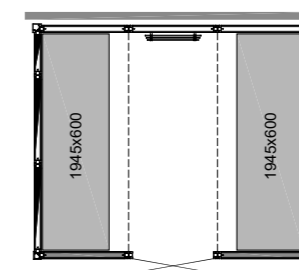

Size: 380 x 330 x 427 mm (WxDxH).

PIXEL SHELF

A small shelf for your shower products or just as a nice decoration. It has the same matt black colour as the profiles on the Vista steam shower enclosure. Even if it is a slim model with its 400 mm in length and 90 mm in depth it can hold up to two kilos. The pattern of the pixels is cut so the water doesn't stay on the shelf.

STOOL CORIAN 66
Ergonomic and easily portable stool.
Size: 660 x 320 x 450 mm (WxDxH).

STOOL CORIAN 35
Size: 350 x 320 x 420 mm (WxDxH).

CORIAN BENCH
Hardwearing and hygienic bench for larger steam rooms.

BENCH 1545
Size: 1545 x 600 x 450 mm (WxDxH).

BENCH 1945
Size: 1945 x 600 x 450 mm (WxDxH).

BENCH 2345
Size: 2345 x 600 x 450 mm (WxDxH).

(WxDxH)

PANACEA 1709
Size: 1725 x 925 x 2090 mm

PANACEA 1709 T
Size:
1725 x 925 x 2090 mm

PANACEA 1309 T
Size:
1325 x 925 x 2090 mm

PANACEA 1717 1B
Size:
1725 x 1725 x 2090 mm

PANACEA 2117 2B
Size:
2125 x 1725 x 2090 mm

PANACEA 2117 1B
Size:
2125 x 1725 x 2090 mm

PANACEA 2521 2B
Size: 2525 x 2125 x 2090 mm