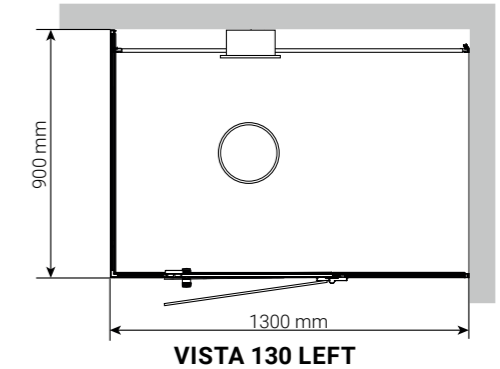

ENJOY THE FRAGRANCE THERAPY

The steam outlet is very silent and has a fragrance compartment on top so that you can enjoy the fragrance therapy of your choice.

This steam shower enclosure comes in two sizes (1300 x 900 x 2130 mm and 1600 x 900 x 2130 mm). You can choose if you want it with a left glass corner or a right, seen from the front. You need two walls and a floor to install the Vista properly.

Size: 380 x 330 x 427 mm (WxDxH).

PIXEL SHELF

A small shelf for your shower products or just as a nice decoration. It has the same matt black colour as the profiles on the Vista steam shower enclosure. Even if it is a slim model with its 400 mm in length and 90 mm in depth it can hold up to two kilos. The pattern of the pixels is cut so the water doesn't stay on the shelf.

STOOL CORIAN

These stools in two different sizes are comfortable, light and modern.

Size: 660 x 320 x 450 mm (WxDxH).

Size: 350 x 320 x 420 mm (WxDxH).

As an option to make it more personal, you can add the RGB lights that are placed in the back wall and has a declining gradient that meets the lights coming from the steam column. For additional lights in the ceiling, spotlights are sold separately.