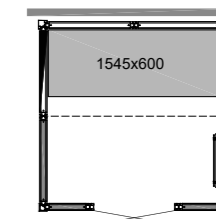

Size: 380 x 330 x 427 mm (WxDxH).

PIXEL SHELF

A small shelf for your shower products or just as a nice decoration. It has the same matt black colour as the profiles on the Vista steam shower enclosure. Even if it is a slim model with its 400 mm in length and 90 mm in depth it can hold up to two kilos. The pattern of the pixels is cut so the water doesn't stay on the shelf.

STOOL CORIAN 66
Ergonomic and easily portable stool.
Size: 660 x 320 x 450 mm (WxDxH).

STOOL CORIAN 35
Size: 350 x 320 x 420 mm (WxDxH).

CORIAN BENCH
Hardwearing and hygienic bench for larger steam rooms.

BENCH 1545
Size: 1545 x 600 x 450 mm (WxDxH).

BENCH 1945
Size: 1945 x 600 x 450 mm (WxDxH).

BENCH 2345
Size: 2345 x 600 x 450 mm (WxDxH).

(WxDxH)

PANACEA 1709
Size: 1725 x 925 x 2090 mm

PANACEA 1709 T
Size:
1725 x 925 x 2090 mm

PANACEA 1309 T
Size:
1325 x 925 x 2090 mm

PANACEA 1717 1B
Size:
1725 x 1725 x 2090 mm

PANACEA 2117 2B
Size:
2125 x 1725 x 2090 mm

PANACEA 2117 1B
Size:
2125 x 1725 x 2090 mm

PANACEA 2521 2B
Size: 2525 x 2125 x 2090 mm