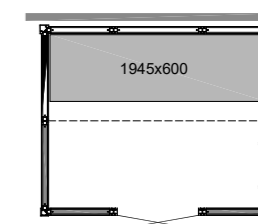

Size: 380 x 330 x 427 mm (WxDxH).

PIXEL SHELF

A small shelf for your shower products or just as a nice decoration. It has the same matt black colour as the profiles on the Vista steam shower enclosure. Even if it is a slim model with its 400 mm in length and 90 mm in depth it can hold up to two kilos. The pattern of the pixels is cut so the water doesn't stay on the shelf.

STOOL CORIAN 66
Ergonomic and easily portable stool.
Size: 660 x 320 x 450 mm (WxDxH).

STOOL CORIAN 35
Size: 350 x 320 x 420 mm (WxDxH).

CORIAN BENCH
Hardwearing and hygienic bench for larger steam rooms.

BENCH 1545
Size: 1545 x 600 x 450 mm (WxDxH).

BENCH 1945
Size: 1945 x 600 x 450 mm (WxDxH).

BENCH 2345
Size: 2345 x 600 x 450 mm (WxDxH).

(WxDxH)

PANACEA 1709
Size: 1725 x 925 x 2090 mm

PANACEA 1709 T
Size:
1725 x 925 x 2090 mm

PANACEA 1309 T
Size:
1325 x 925 x 2090 mm

PANACEA 1717 1B
Size:
1725 x 1725 x 2090 mm

PANACEA 2117 2B
Size:
2125 x 1725 x 2090 mm

PANACEA 2117 1B
Size:
2125 x 1725 x 2090 mm

PANACEA 2521 2B
Size: 2525 x 2125 x 2090 mm