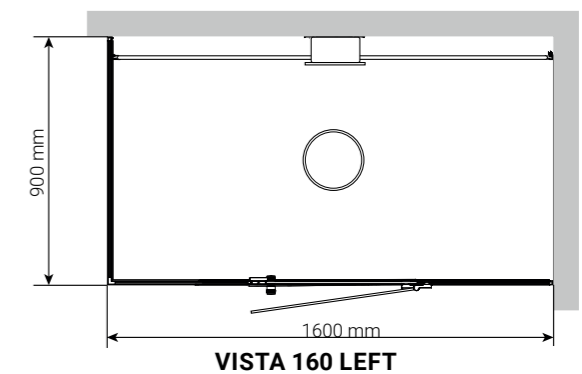

ENJOY THE FRAGRANCE THERAPY

The steam outlet is very silent and has a fragrance compartment on top so that you can enjoy the fragrance therapy of your choice.

This steam shower enclosure comes in two sizes (1300 x 900 x 2130 mm and 1600 x 900 x 2130 mm). You can choose if you want it with a left glass corner or a right, seen from the front. You need two walls and a floor to install the Vista properly.

Size: 380 x 330 x 427 mm (WxDxH).

PIXEL SHELF

A small shelf for your shower products or just as a nice decoration. It has the same matt black colour as the profiles on the Vista steam shower enclosure. Even if it is a slim model with its 400 mm in length and 90 mm in depth it can hold up to two kilos. The pattern of the pixels is cut so the water doesn't stay on the shelf.

STOOL CORIAN

These stools in two different sizes are comfortable, light and modern.

Size: 660 x 320 x 450 mm (WxDxH).

Size: 350 x 320 x 420 mm (WxDxH).

As an option to make it more personal, you can add the RGB lights that are placed in the back wall and has a declining gradient that meets the lights coming from the steam column. For additional lights in the ceiling, spotlights are sold separately.