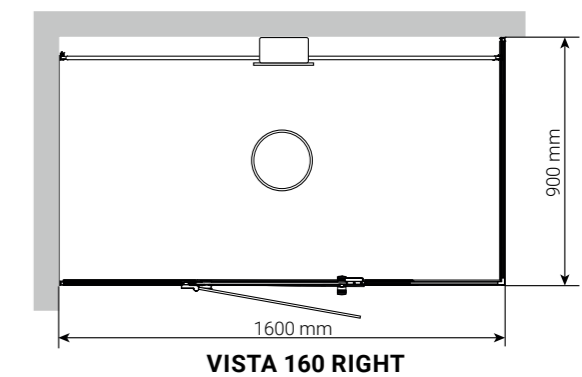

ENJOY THE FRAGRANCE THERAPY

The steam outlet is very silent and has a fragrance compartment on top so that you can enjoy the fragrance therapy of your choice.

This steam shower enclosure comes in two sizes (1300 x 900 x 2130 mm and 1600 x 900 x 2130 mm). You can choose if you want it with a left glass corner or a right, seen from the front. You need two walls and a floor to install the Vista properly.

Size: 380 x 330 x 427 mm (WxDxH).

PIXEL SHELF

A small shelf for your shower products or just as a nice decoration. It has the same matt black colour as the profiles on the Vista steam shower enclosure. Even if it is a slim model with its 400 mm in length and 90 mm in depth it can hold up to two kilos. The pattern of the pixels is cut so the water doesn't stay on the shelf.

STOOL CORIAN

These stools in two different sizes are comfortable, light and modern.

Size: 660 x 320 x 450 mm (WxDxH).

Size: 350 x 320 x 420 mm (WxDxH).

As an option to make it more personal, you can add the RGB lights that are placed in the back wall and has a declining gradient that meets the lights coming from the steam column. For additional lights in the ceiling, spotlights are sold separately.