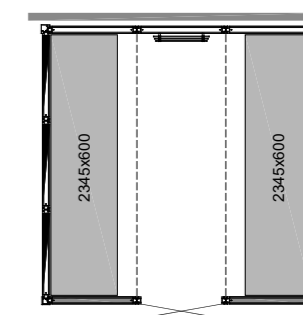

Size: 380 x 330 x 427 mm (WxDxH).

PIXEL SHELF

A small shelf for your shower products or just as a nice decoration. It has the same matt black colour as the profiles on the Vista steam shower enclosure. Even if it is a slim model with its 400 mm in length and 90 mm in depth it can hold up to two kilos. The pattern of the pixels is cut so the water doesn't stay on the shelf.

STOOL CORIAN 66
Ergonomic and easily portable stool.
Size: 660 x 320 x 450 mm (WxDxH).

STOOL CORIAN 35
Size: 350 x 320 x 420 mm (WxDxH).

CORIAN BENCH
Hardwearing and hygienic bench for larger steam rooms.

BENCH 1545
Size: 1545 x 600 x 450 mm (WxDxH).

BENCH 1945
Size: 1945 x 600 x 450 mm (WxDxH).

BENCH 2345
Size: 2345 x 600 x 450 mm (WxDxH).

(WxDxH)

PANACEA 1709
Size: 1725 x 925 x 2090 mm

PANACEA 1709 T
Size:
1725 x 925 x 2090 mm

PANACEA 1309 T
Size:
1325 x 925 x 2090 mm

PANACEA 1717 1B
Size:
1725 x 1725 x 2090 mm

PANACEA 2117 2B
Size:
2125 x 1725 x 2090 mm

PANACEA 2117 1B
Size:
2125 x 1725 x 2090 mm

PANACEA 2521 2B
Size: 2525 x 2125 x 2090 mm