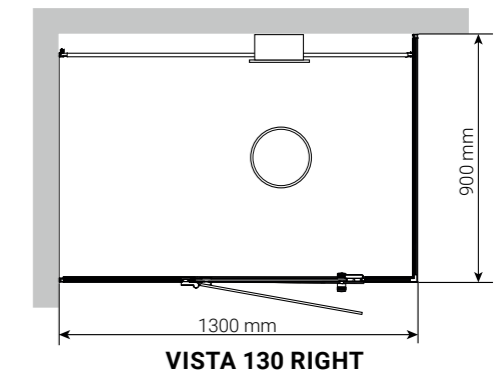

ENJOY THE FRAGRANCE THERAPY

The steam outlet is very silent and has a fragrance compartment on top so that you can enjoy the fragrance therapy of your choice.

This steam shower enclosure comes in two sizes (1300 x 900 x 2130 mm and 1600 x 900 x 2130 mm). You can choose if you want it with a left glass corner or a right, seen from the front. You need two walls and a floor to install the Vista properly.

Size: 380 x 330 x 427 mm (WxDxH).

PIXEL SHELF

A small shelf for your shower products or just as a nice decoration. It has the same matt black colour as the profiles on the Vista steam shower enclosure. Even if it is a slim model with its 400 mm in length and 90 mm in depth it can hold up to two kilos. The pattern of the pixels is cut so the water doesn't stay on the shelf.

STOOL CORIAN

These stools in two different sizes are comfortable, light and modern.

Size: 660 x 320 x 450 mm (WxDxH).

Size: 350 x 320 x 420 mm (WxDxH).

As an option to make it more personal, you can add the RGB lights that are placed in the back wall and has a declining gradient that meets the lights coming from the steam column. For additional lights in the ceiling, spotlights are sold separately.