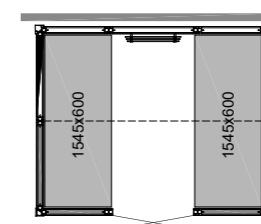

Size: 380 x 330 x 427 mm (WxDxH).

PIXEL SHELF

A small shelf for your shower products or just as a nice decoration. It has the same matt black colour as the profiles on the Vista steam shower enclosure. Even if it is a slim model with its 400 mm in length and 90 mm in depth it can hold up to two kilos. The pattern of the pixels is cut so the water doesn't stay on the shelf.

STOOL CORIAN 66
Ergonomic and easily portable stool.
Size: 660 x 320 x 450 mm (WxDxH).

STOOL CORIAN 35
Size: 350 x 320 x 420 mm (WxDxH).

CORIAN BENCH
Hardwearing and hygienic bench for larger steam rooms.

BENCH 1545
Size: 1545 x 600 x 450 mm (WxDxH).

BENCH 1945
Size: 1945 x 600 x 450 mm (WxDxH).

BENCH 2345
Size: 2345 x 600 x 450 mm (WxDxH).

(WxDxH)

PANACEA 1709
Size: 1725 x 925 x 2090 mm

PANACEA 1709 T
Size:
1725 x 925 x 2090 mm

PANACEA 1309 T
Size:
1325 x 925 x 2090 mm

PANACEA 1717 1B
Size:
1725 x 1725 x 2090 mm

PANACEA 2117 2B
Size:
2125 x 1725 x 2090 mm

PANACEA 2117 1B
Size:
2125 x 1725 x 2090 mm

PANACEA 2521 2B
Size: 2525 x 2125 x 2090 mm