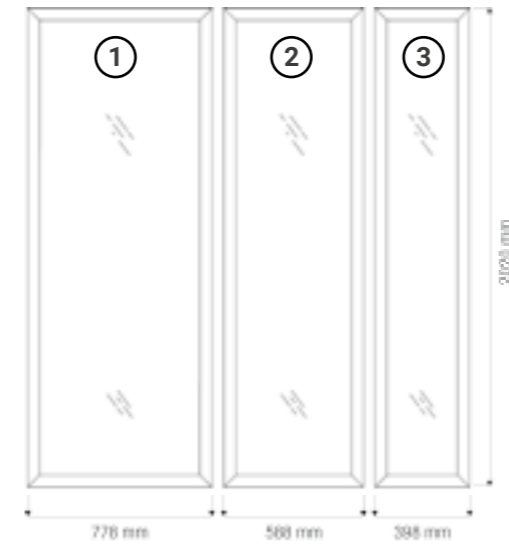

You can achieve your desired width by combining a steam door with your choice of glass sections.

- **1 - GLASS SECTION 778/2020 BRONZE** Size: 778 x 2020 mm.
- **2 - GLASS SECTION 588/2020 BRONZE** Size: 588 x 2020 mm.
- **3 - GLASS SECTION 398/2020 BRONZE** Size: 398 x 2020 mm.