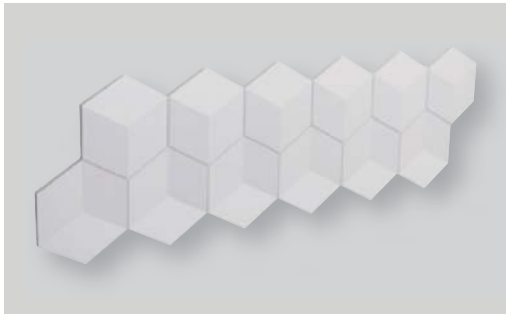

ARSTYL® WALL PANELS WALL DECORATION

ARSTYL® WALL PANELS CUBE

H 350 mm
W 1135 mm
T_{max} 24 mm

6 pcs

Designed by
Martin Bogaers

ARSTYL® WALL PANELS BUMP

H 380 mm
W 1135 mm
T_{max} 43 mm

3 pcs

Designed by
Michaël Bihain

ARSTYL® WALL PANELS WAVE

H 380 mm
W 1135 mm
T_{max} 18,5 mm

7 pcs

Designed by
Michaël Bihain

ARSTYL® WALL PANELS SQUARE

H 380 mm
W 1135 mm
T_{max} 30 mm

5 pcs