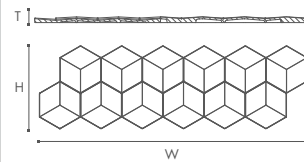

ARSTYL® WALL PANELS WALL DECORATION

ARSTYL® WALL PANELS CUBE

H 350 mm
W 1135 mm
T_{max} 24 mm

6 pcs

Designed by
Martin Bogaers

ARSTYL® WALL PANELS BUMP

H 380 mm
W 1135 mm
T_{max} 43 mm

3 pcs

Designed by
Martin Bogaers

ARSTYL® WALL PANELS LIQUID

H 380 mm
W 1135 mm
T_{max} 28,5 mm

6 pcs

Designed by
Michaël Bihain

ARSTYL® WALL PANELS DOMINO

H 380 mm
W 1135 mm
T_{max} 38 mm

4 pcs

Designed by
Michaël Bihain

ARSTYL® WALL PANELS WAVE

H 380 mm
W 1135 mm
T_{max} 18,5 mm

7 pcs

Designed by
Michaël Bihain

ARSTYL® WALL PANELS SQUARE

H 380 mm
W 1135 mm
T_{max} 30 mm

5 pcs