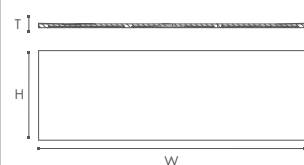

ARSTYL® WALL PANELS WALL DECORATION

ARSTYL® WALL PANELS CUBE

H 350 mm
W 1135 mm
T_{max} 24 mm

6 pcs

Designed by
Martin Bogaers

ARSTYL® WALL PANELS BUMP

H 380 mm
W 1135 mm
T_{max} 43 mm

3 pcs

Designed by
Martin Bogaers

ARSTYL® WALL PANELS LIQUID

H 380 mm
W 1135 mm
T_{max} 28,5 mm

6 pcs

Designed by
Michaël Bihain

ARSTYL® WALL PANELS DOMINO

H 380 mm
W 1135 mm
T_{max} 38 mm

4 pcs

Designed by
Michaël Bihain

ARSTYL® WALL PANELS WAVE

H 380 mm
W 1135 mm
T_{max} 18,5 mm

7 pcs

Designed by
Michaël Bihain

ARSTYL® WALL PANELS SQUARE

H 380 mm
W 1135 mm
T_{max} 30 mm

5 pcs

Designed by
Michaël Bihain

ARSTYL® WALL PANELS ICON

H 380 mm
W 1135 mm
T_{max} 45 mm

3 pcs

Designed by
Michaël Bihain

ARSTYL® WALL PANELS STRIPE

H 380 mm
W 1135 mm
T_{max} 38 mm

4 pcs