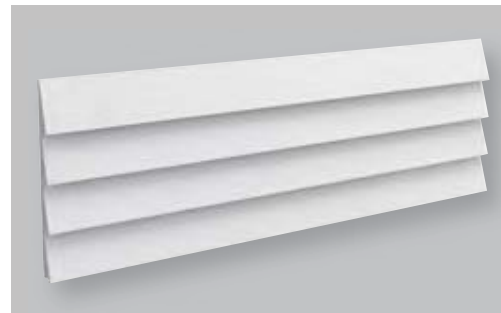

Designed by
Michaël Bihain

ARSTYL® WALL PANELS WAVE

H 380 mm
W 1135 mm
T_{max} 18,5 mm

7 pcs

Designed by
Michaël Bihain

ARSTYL® WALL PANELS SQUARE

H 380 mm
W 1135 mm
T_{max} 30 mm

5 pcs

Designed by
Michaël Bihain

ARSTYL® WALL PANELS ICON

H 380 mm
W 1135 mm
T_{max} 45 mm

3 pcs

Designed by
Michaël Bihain

ARSTYL® WALL PANELS STRIPE

H 380 mm
W 1135 mm
T_{max} 38 mm

4 pcs

Designed by
Michaël Bihain

+ LED =  

ARSTYL® WALL PANELS WALL DECORATION

INTERIOR DECORATION

ARSTYL® WALL PANELS FLOWER

H 380 mm
W 1135 mm
T_{max} 28 mm

5 pcs

Designed by
Michaël Bihain