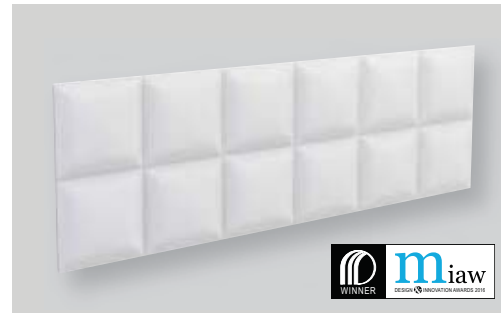

ARSTYL® WALL PANELS WALL DECORATION

ARSTYL® WALL PANELS CUBE

H 350 mm
W 1135 mm
T_{max} 24 mm

6 pcs

Designed by
Martin Bogaers

ARSTYL® WALL PANELS BUMP

H 380 mm
W 1135 mm
T_{max} 43 mm

3 pcs

Designed by
Michaël Bihain

ARSTYL® WALL PANELS WAVE

H 380 mm
W 1135 mm
T_{max} 18,5 mm

7 pcs

Designed by
Michaël Bihain

ARSTYL® WALL PANELS SQUARE

H 380 mm
W 1135 mm
T_{max} 30 mm

5 pcs

Designed by
Michaël Bihain

ARSTYL® WALL PANELS ICON

H 380 mm
W 1135 mm
T_{max} 45 mm

3 pcs

Designed by
Michaël Bihain

ARSTYL® WALL PANELS STRIPE

H 380 mm
W 1135 mm
T_{max} 38 mm

4 pcs