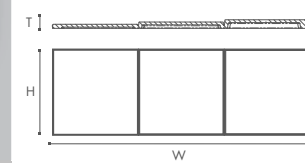

ARSTYL® WALL PANELS WALL DECORATION

ARSTYL® WALL PANELS CUBE

H 350 mm
W 1135 mm
T_{max} 24 mm

6 pcs

Designed by
Martin Bogaers

ARSTYL® WALL PANELS BUMP

H 380 mm
W 1135 mm
T_{max} 43 mm

3 pcs

Designed by
Martin Bogaers

ARSTYL® WALL PANELS LIQUID

H 380 mm
W 1135 mm
T_{max} 28,5 mm

6 pcs

Designed by
Michaël Bihain

ARSTYL® WALL PANELS DOMINO

H 380 mm
W 1135 mm
T_{max} 38 mm

4 pcs

Designed by
Michaël Bihain

ARSTYL® WALL PANELS WAVE

H 380 mm
W 1135 mm
T_{max} 18,5 mm

7 pcs

Designed by
Michaël Bihain

ARSTYL® WALL PANELS SQUARE

H 380 mm
W 1135 mm
T_{max} 30 mm

5 pcs

Designed by
Michaël Bihain

ARSTYL® WALL PANELS ICON

H 380 mm
W 1135 mm
T_{max} 45 mm

3 pcs

Designed by
Michaël Bihain

ARSTYL® WALL PANELS STRIPE

H 380 mm
W 1135 mm
T_{max} 38 mm

4 pcs