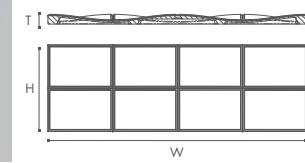

ARSTYL® WALL PANELS WALL DECORATION

ARSTYL® WALL PANELS CUBE

H 350 mm
W 1135 mm
T_{max} 24 mm

6 pcs

Designed by
Martin Bogaers

ARSTYL® WALL PANELS BUMP

H 380 mm
W 1135 mm
T_{max} 43 mm

3 pcs

Designed by
Martin Bogaers

ARSTYL® WALL PANELS LIQUID

H 380 mm
W 1135 mm
T_{max} 28,5 mm

6 pcs

Designed by
Michaël Bihain

ARSTYL® WALL PANELS DOMINO

H 380 mm
W 1135 mm
T_{max} 38 mm

4 pcs

Designed by
Michaël Bihain

ARSTYL® WALL PANELS WAVE

H 380 mm
W 1135 mm
T_{max} 18,5 mm

7 pcs

Designed by
Michaël Bihain

ARSTYL® WALL PANELS SQUARE

H 380 mm
W 1135 mm
T_{max} 30 mm

5 pcs

Designed by
Michaël Bihain

ARSTYL® WALL PANELS ICON

H 380 mm
W 1135 mm
T_{max} 45 mm

3 pcs

Designed by
Michaël Bihain

ARSTYL® WALL PANELS STRIPE

H 380 mm
W 1135 mm
T_{max} 38 mm

4 pcs