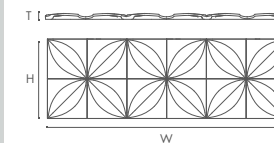

ARSTYL® WALL PANELS WALL DECORATION

ARSTYL® WALL PANELS CUBE

H 350 mm
W 1135 mm
T_{max} 24 mm

6 pcs

Designed by
Martin Bogaers

ARSTYL® WALL PANELS BUMP

H 380 mm
W 1135 mm
T_{max} 43 mm

3 pcs

Designed by
Michaël Bihain

ARSTYL® WALL PANELS WAVE

H 380 mm
W 1135 mm
T_{max} 18,5 mm

7 pcs

Designed by
Michaël Bihain

ARSTYL® WALL PANELS SQUARE

H 380 mm
W 1135 mm
T_{max} 30 mm

5 pcs

Designed by
Michaël Bihain

ARSTYL® WALL PANELS ICON

H 380 mm
W 1135 mm
T_{max} 45 mm

3 pcs

Designed by
Michaël Bihain

ARSTYL® WALL PANELS STRIPE

H 380 mm
W 1135 mm
T_{max} 38 mm

4 pcs

Designed by
Michaël Bihain

+ LED =  

ARSTYL® WALL PANELS WALL DECORATION

INTERIOR DECORATION

ARSTYL® WALL PANELS FLOWER

H 380 mm
W 1135 mm
T_{max} 28 mm

5 pcs

Designed by
Michaël Bihain