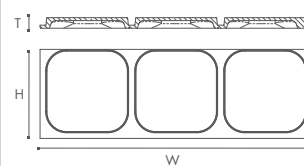

ARSTYL® WALL PANELS WALL DECORATION

ARSTYL® WALL PANELS CUBE

H 350 mm
W 1135 mm
T_{max} 24 mm

6 pcs

Designed by
Martin Bogaers

ARSTYL® WALL PANELS BUMP

H 380 mm
W 1135 mm
T_{max} 43 mm

3 pcs

Designed by
Martin Bogaers

ARSTYL® WALL PANELS LIQUID

H 380 mm
W 1135 mm
T_{max} 28,5 mm

6 pcs

Designed by
Michaël Bihain

ARSTYL® WALL PANELS DOMINO

H 380 mm
W 1135 mm
T_{max} 38 mm

4 pcs

Designed by
Michaël Bihain

ARSTYL® WALL PANELS WAVE

H 380 mm
W 1135 mm
T_{max} 18,5 mm

7 pcs

Designed by
Michaël Bihain

ARSTYL® WALL PANELS SQUARE

H 380 mm
W 1135 mm
T_{max} 30 mm

5 pcs

Designed by
Michaël Bihain

ARSTYL® WALL PANELS ICON

H 380 mm
W 1135 mm
T_{max} 45 mm

3 pcs

Designed by
Michaël Bihain

ARSTYL® WALL PANELS STRIPE

H 380 mm
W 1135 mm
T_{max} 38 mm

4 pcs