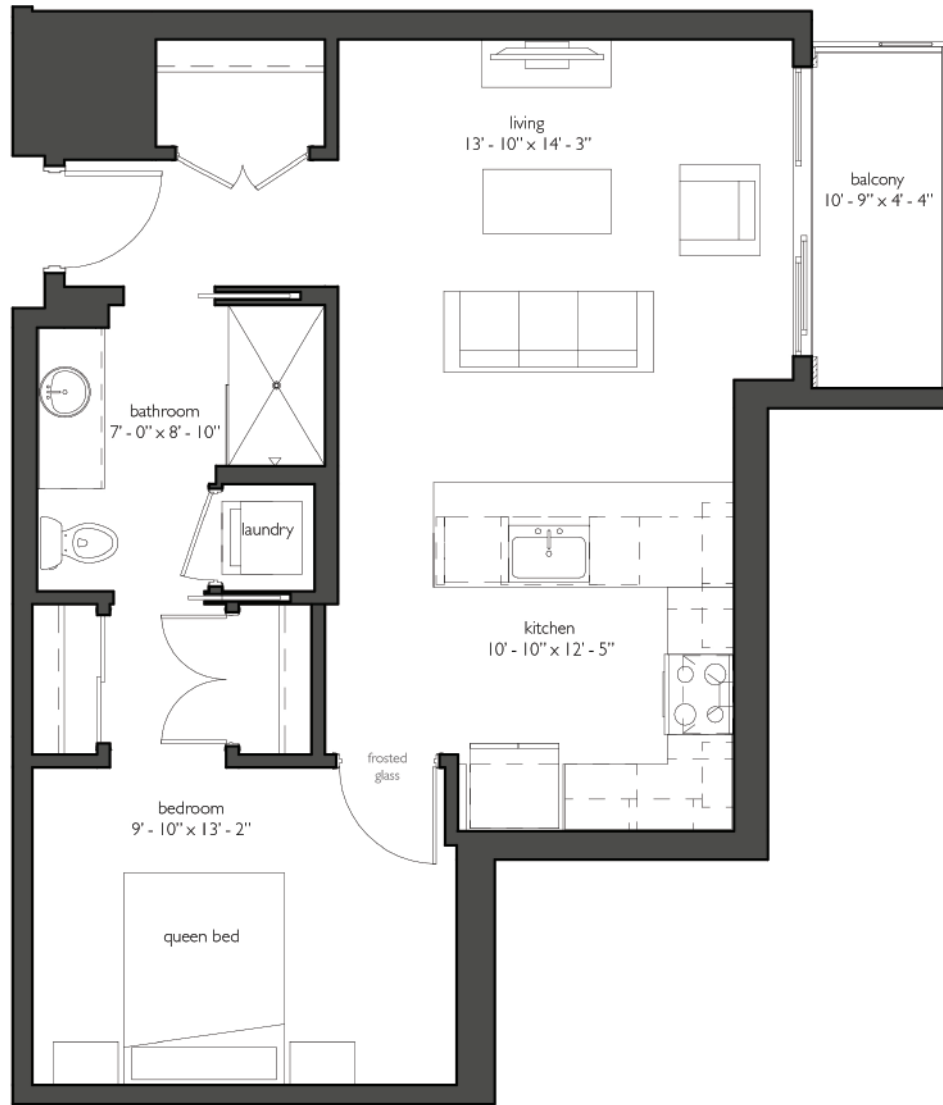

# The Walkway.

**residence unit 620**

683 SF  
ONE BED  
ONE BATH