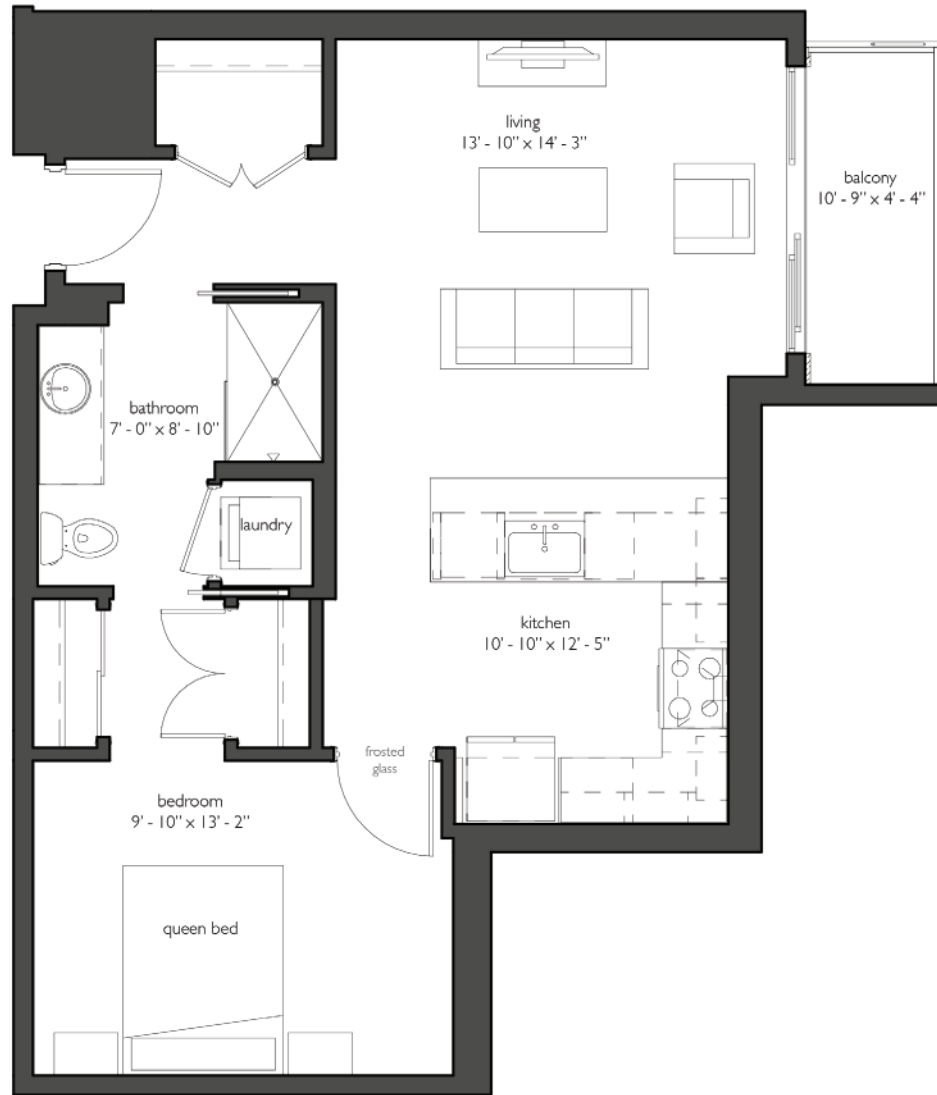

The Walkway.

residence unit 520

683 SF
ONE BED
ONE BATH