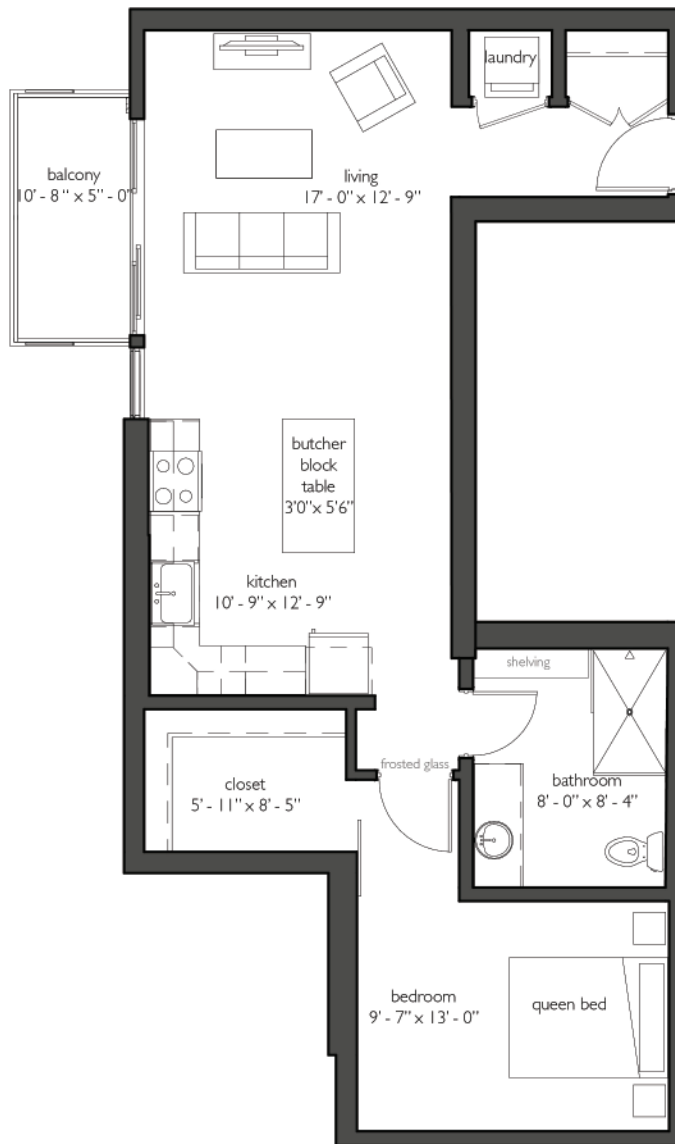

The Walkway.

residence unit 415

801 SF
ONE BED
ONE BATH