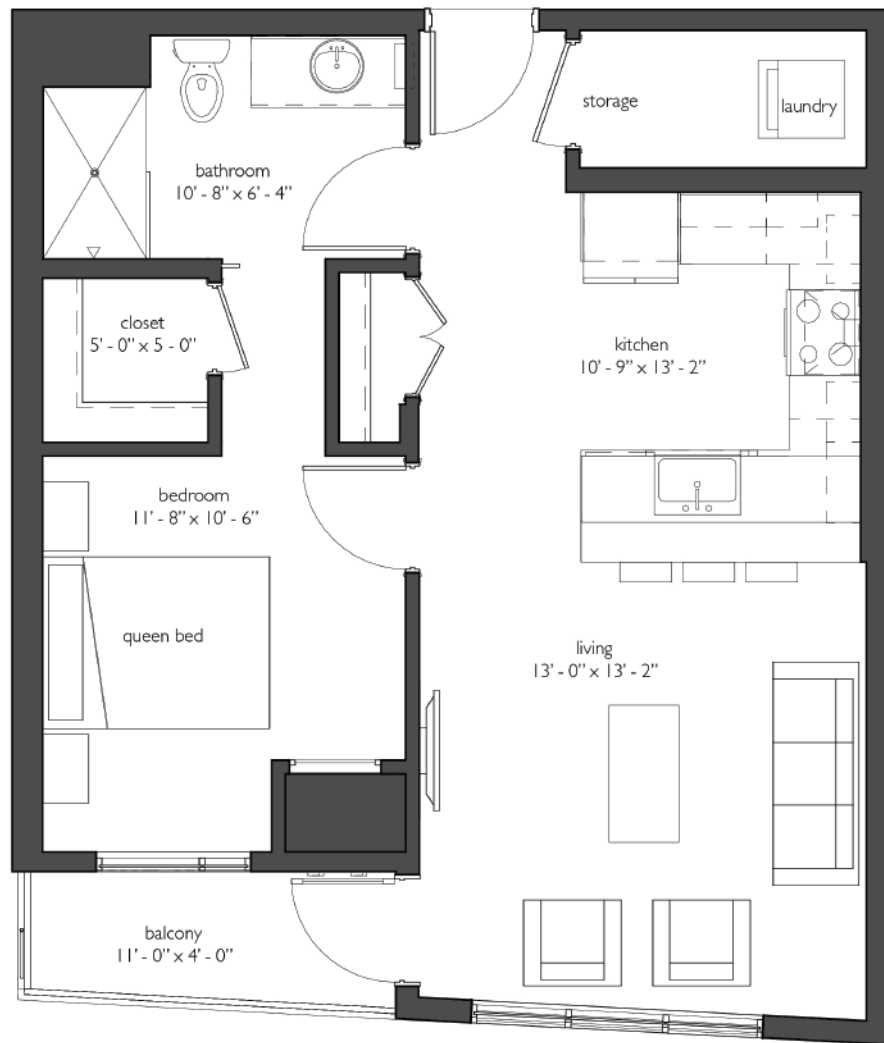

The Walkway.

residence unit 408

684 SF
ONE BED
ONE BATH