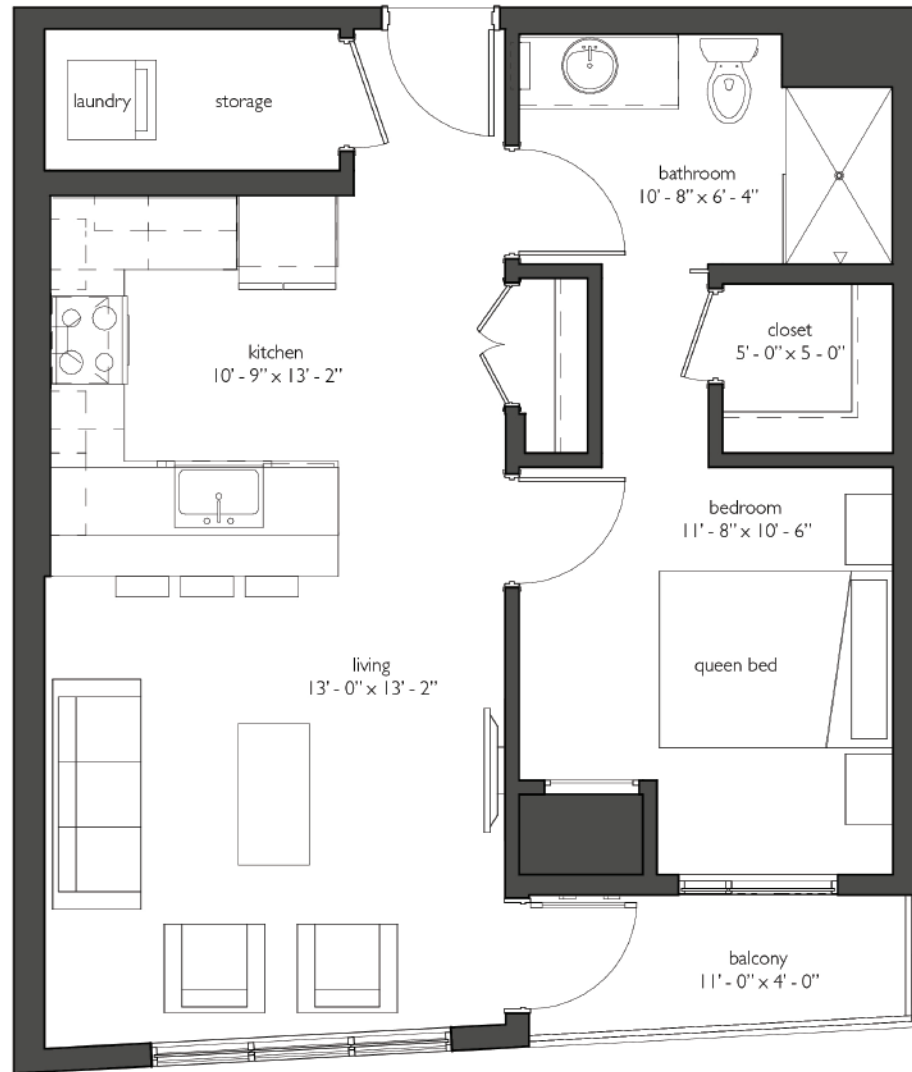

# The Walkway.

**residence unit 406**

684 SF  
ONE BED  
ONE BATH