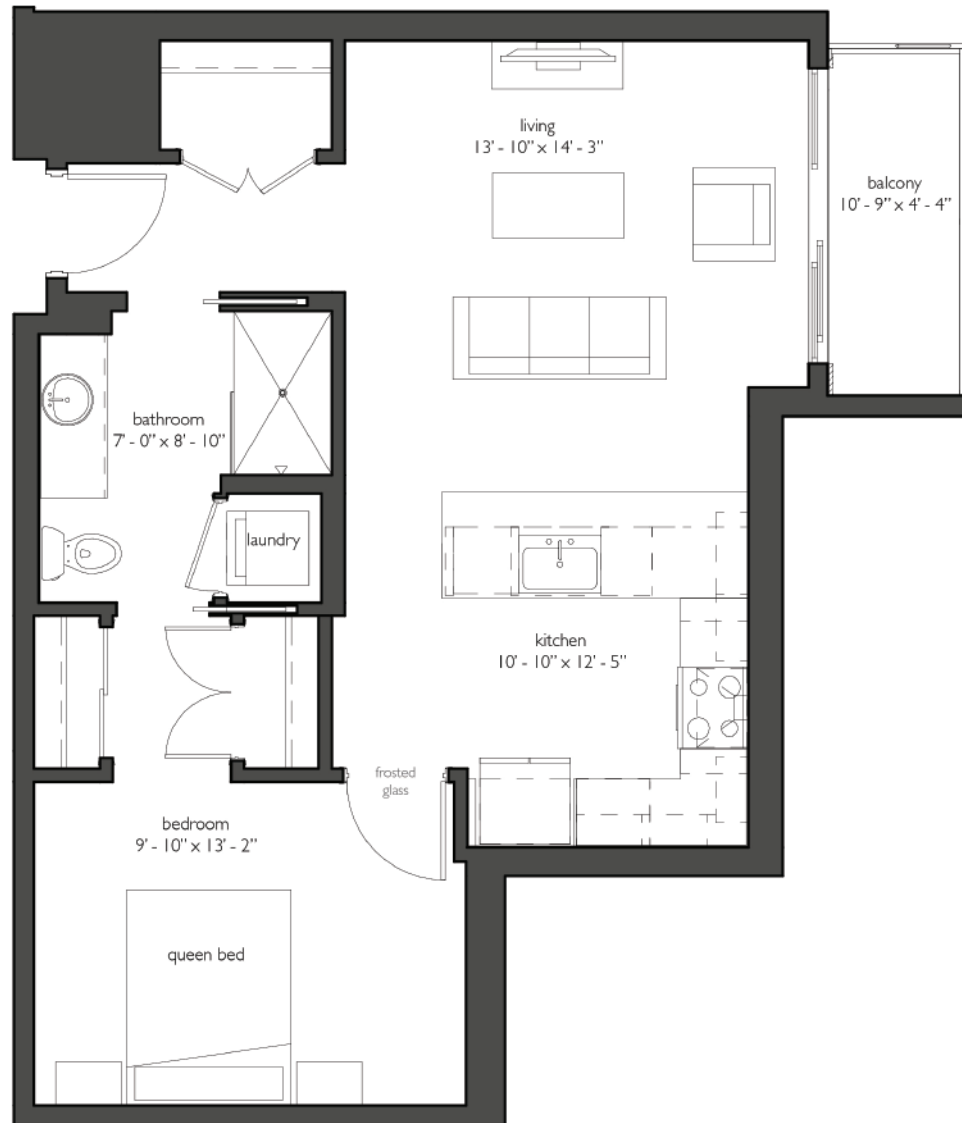

The Walkway.

residence unit 320

693 SF
ONE BED
ONE BATH