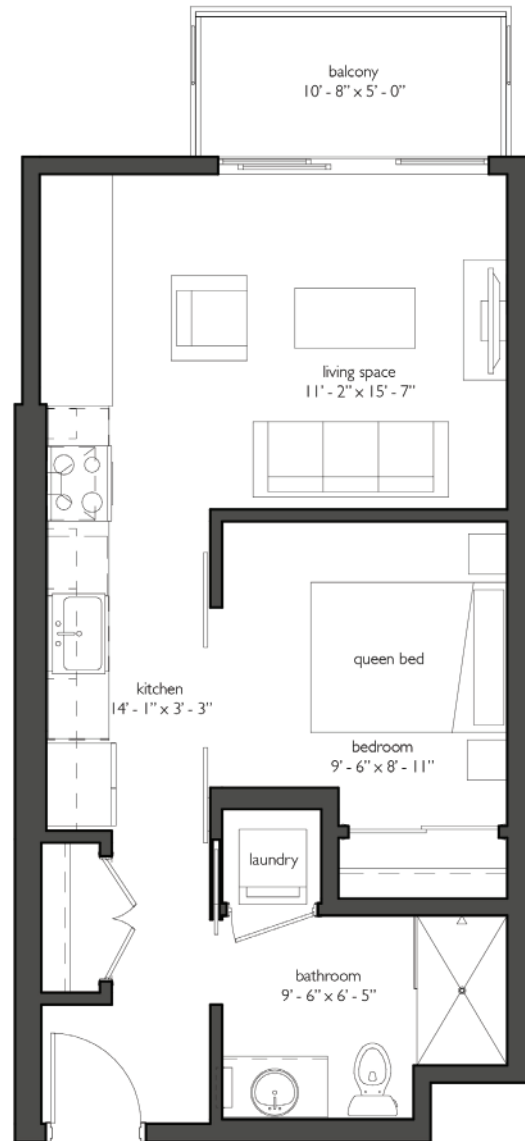

# The Walkway.

**residence unit 318**

536 SF  
ONE BED  
ONE BATH