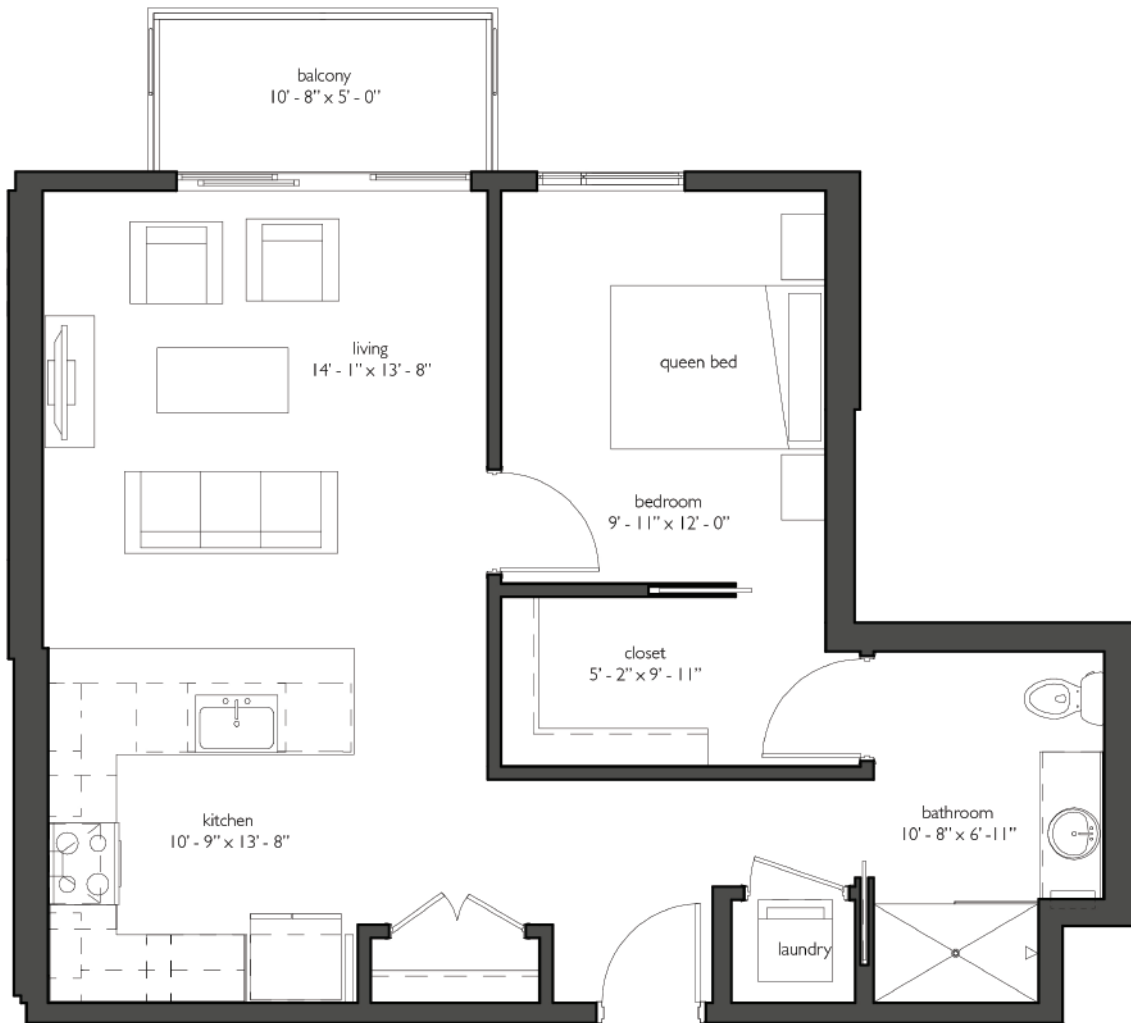

The Walkway.

residence unit 316

744 SF
ONE BED
ONE BATH