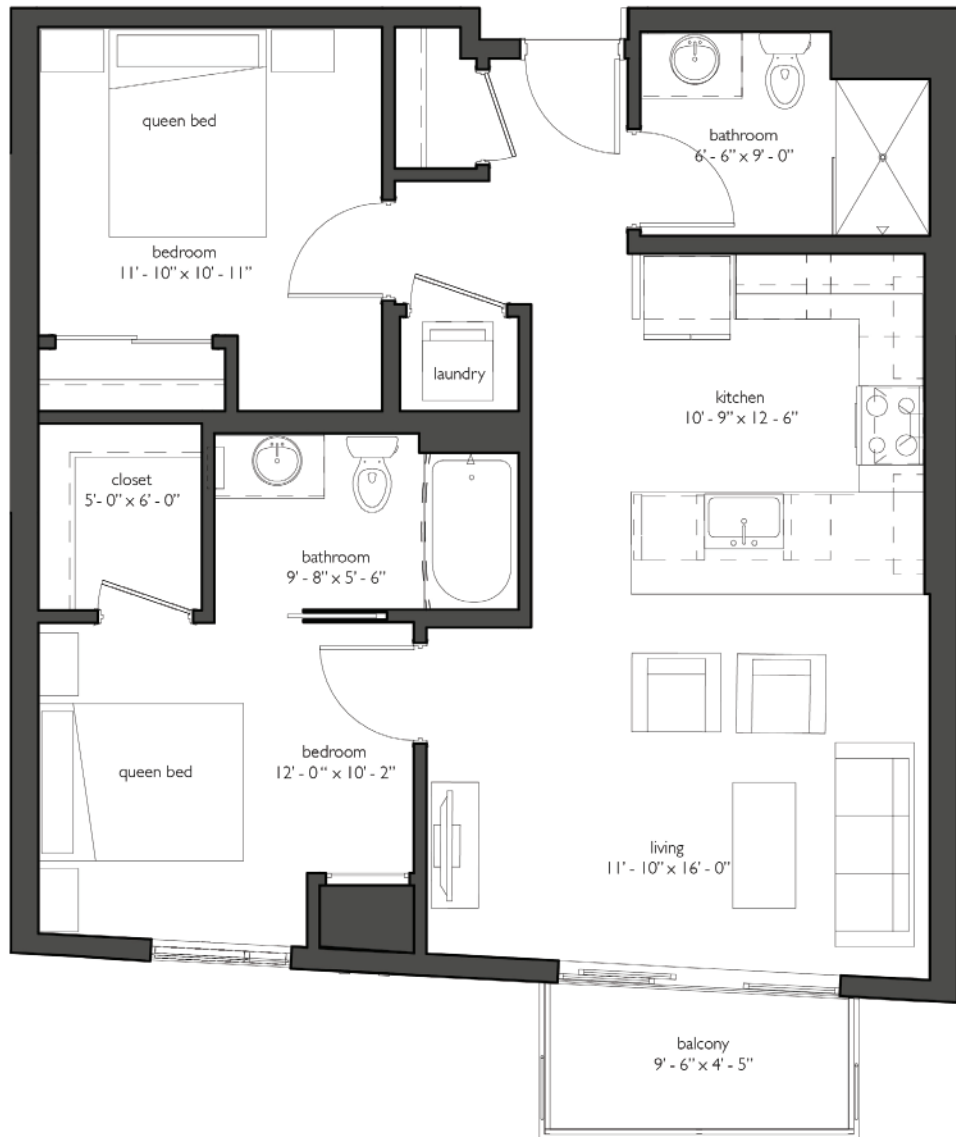

The Walkway.

residence unit 309

881 SF
TWO BED
TWO BATH