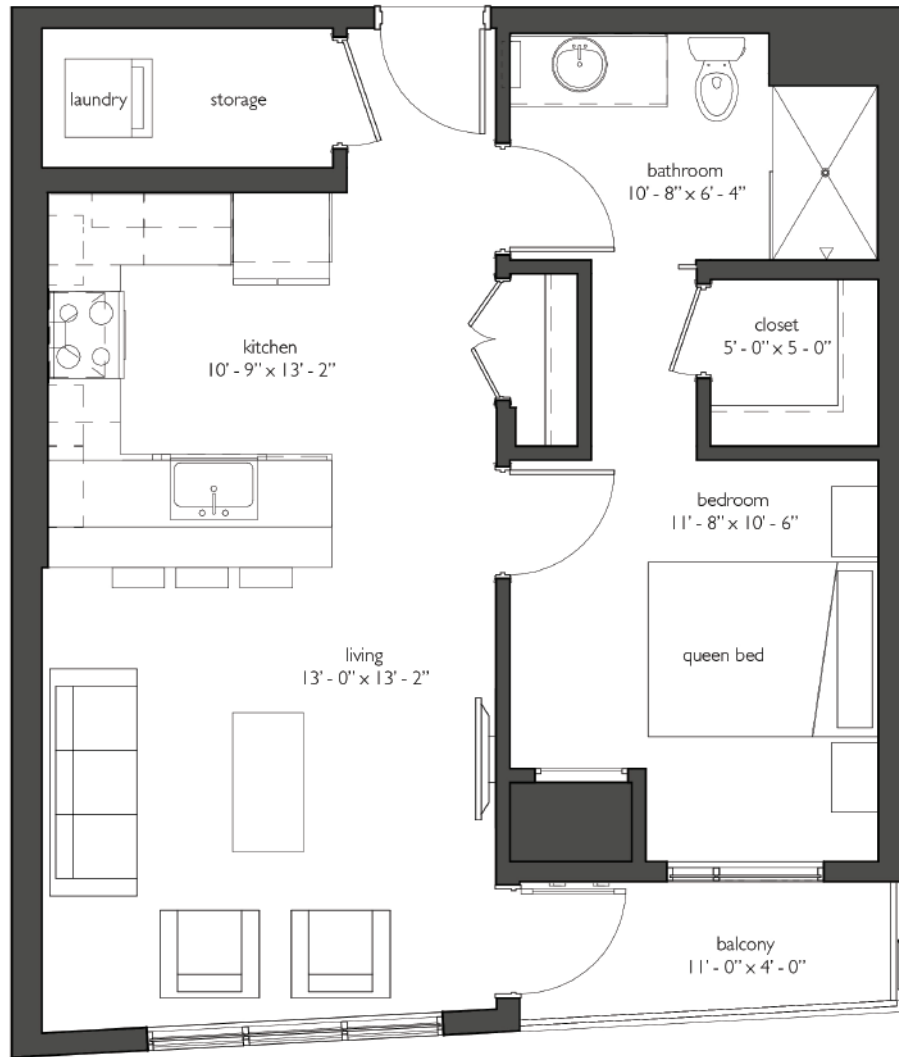

The Walkway.

residence unit 306

684 SF
ONE BED
ONE BATH