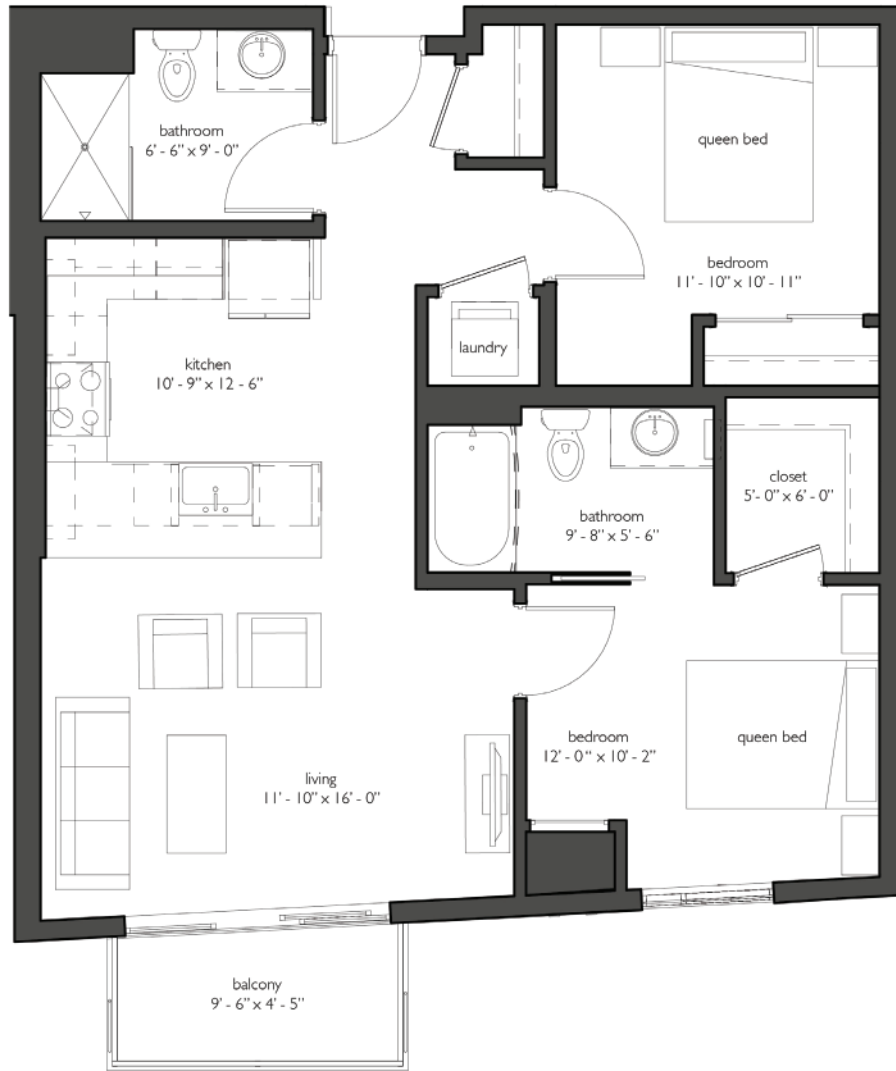

The Walkway.

residence unit 305

881 SF
TWO BED
TWO BATH