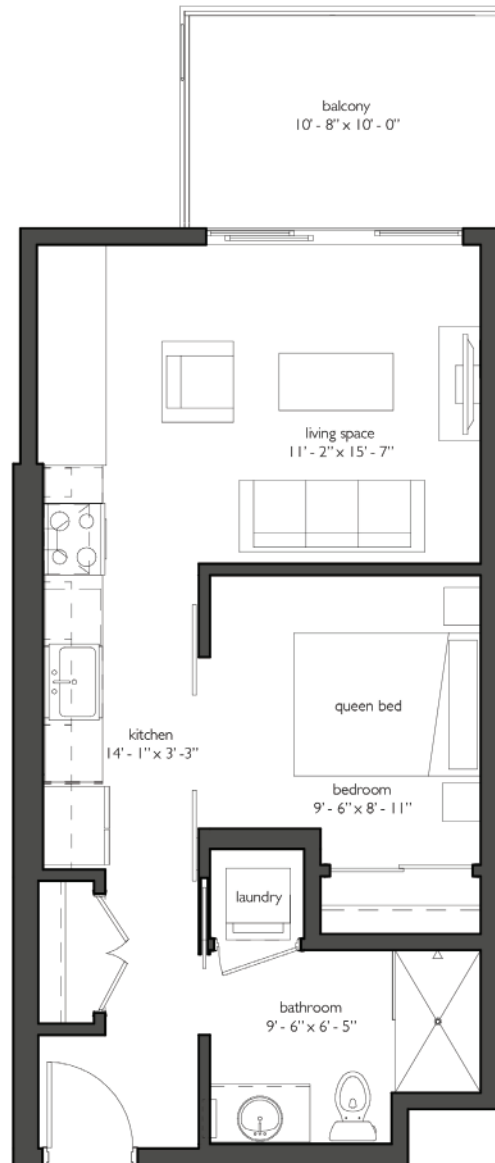

The Walkway.

residence unit 218

536 SF
ONE BED
ONE BATH