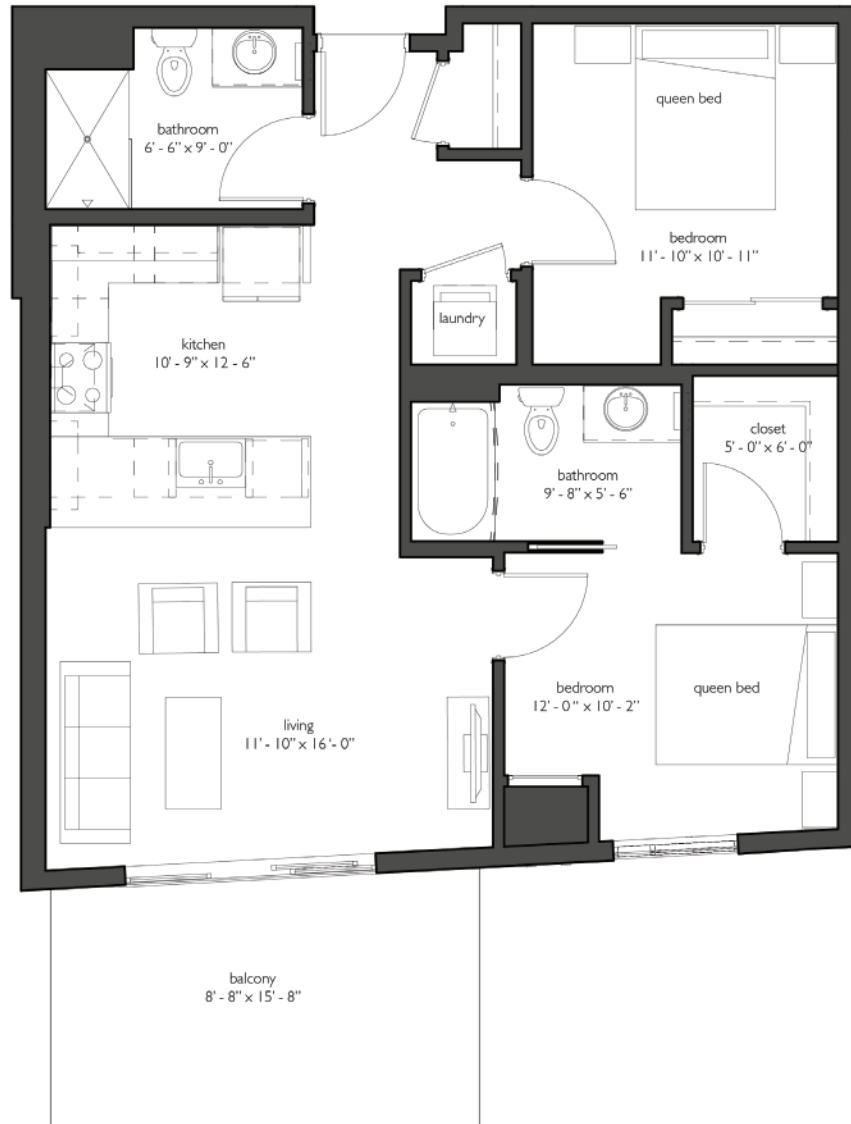

The Walkway.

residence unit 205

892 SF
TWO BED
TWO BATH