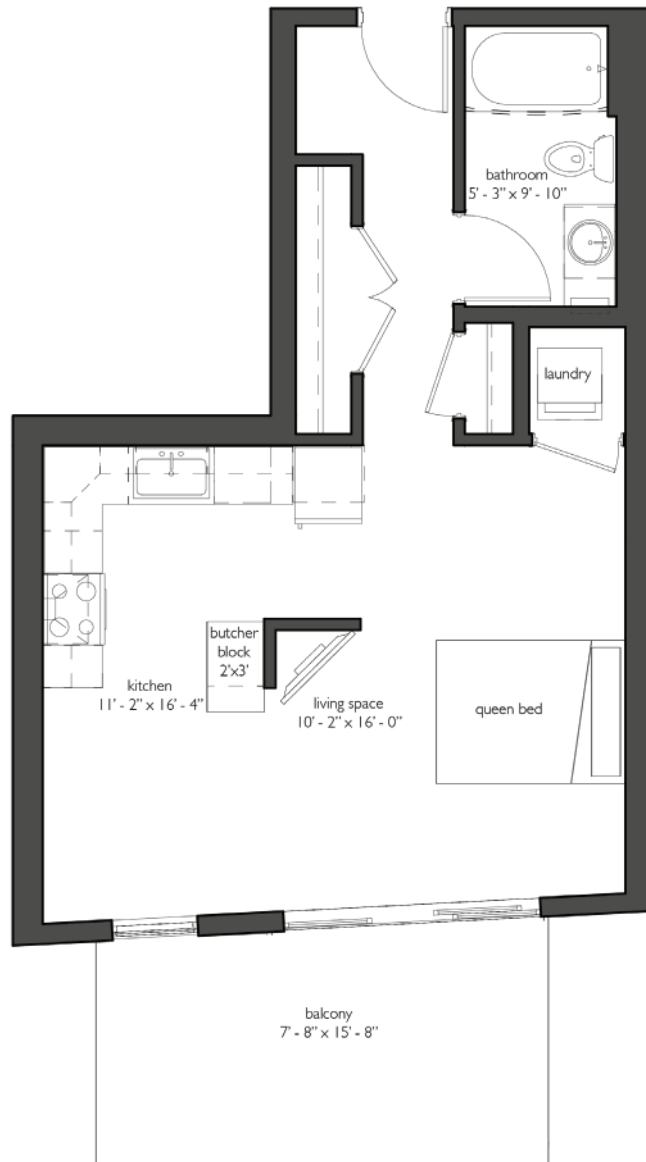

The Walkway.

residence unit 204

549 SF
STUDIO
ONE BATH