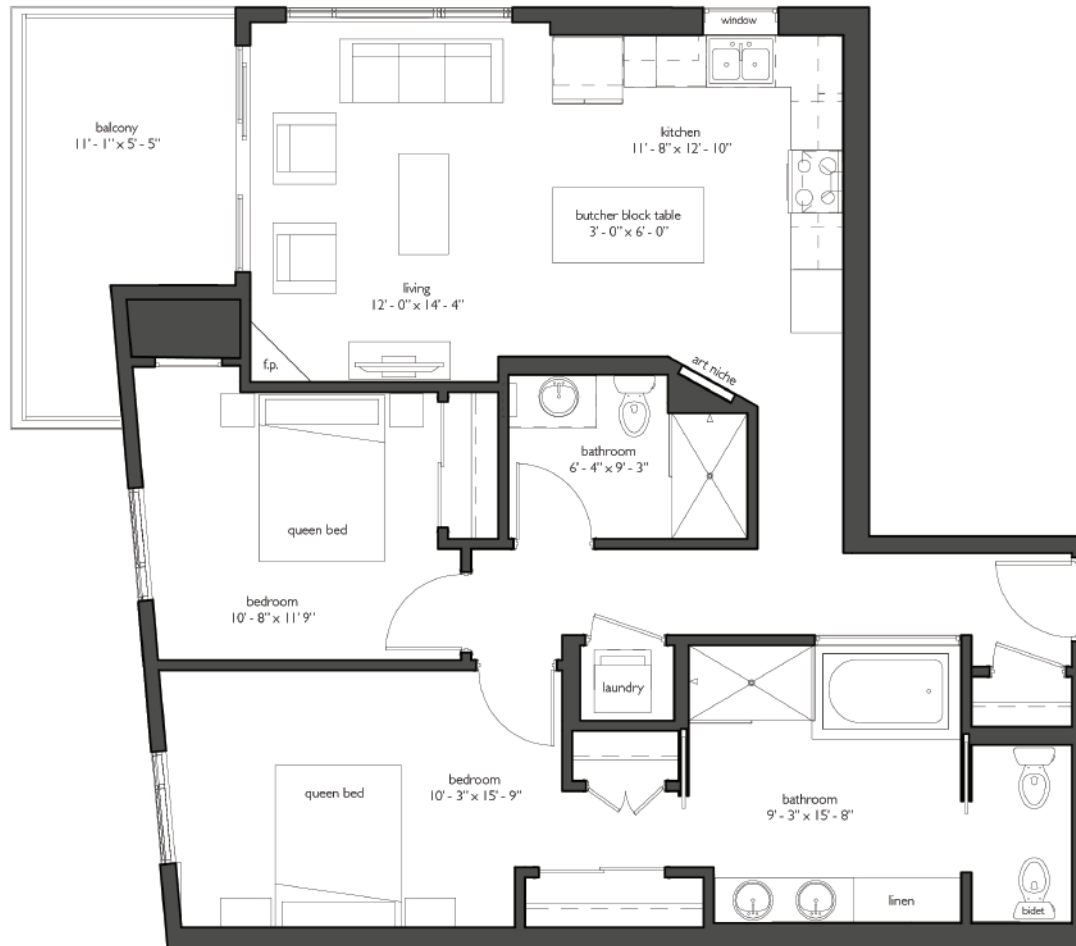

The Walkway.

residence unit 201

1,149 SF
TWO BED
TWO BATH