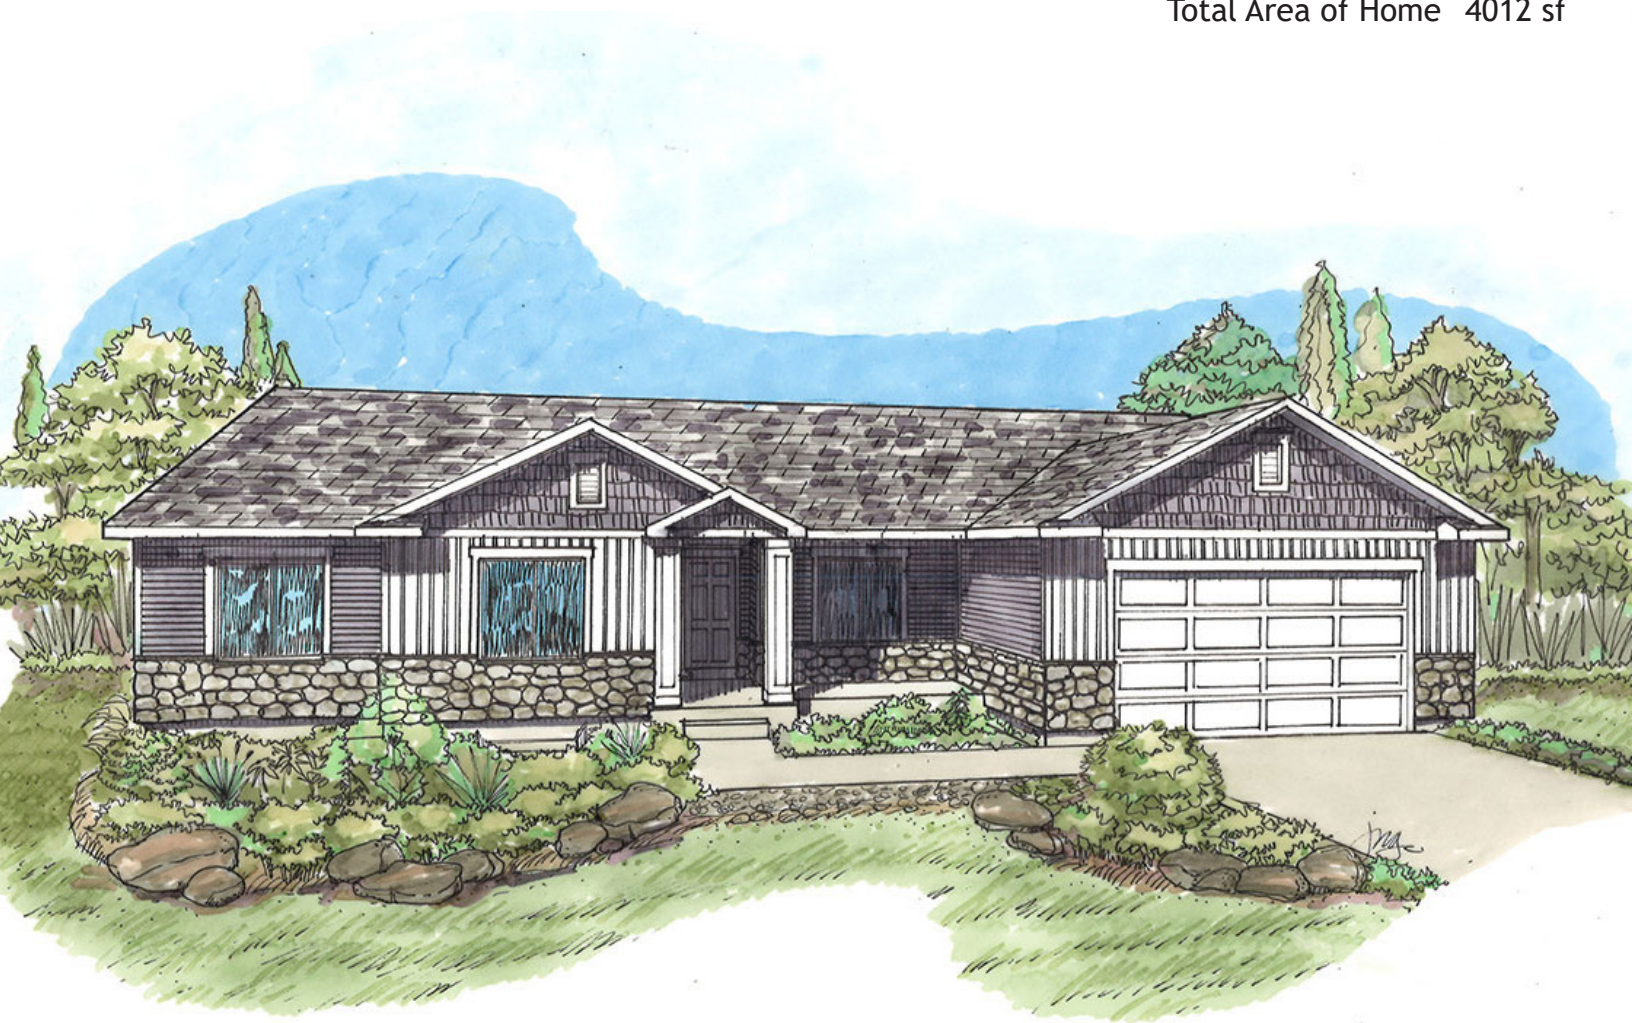

MONTEREY

Total Finished Area	1998 sf
Main Floor	1998 sf
Optional Basement	2014 sf
Total Area of Home	4012 sf

MONTEREY

Main Floor

MONTEREY

Basement Floor