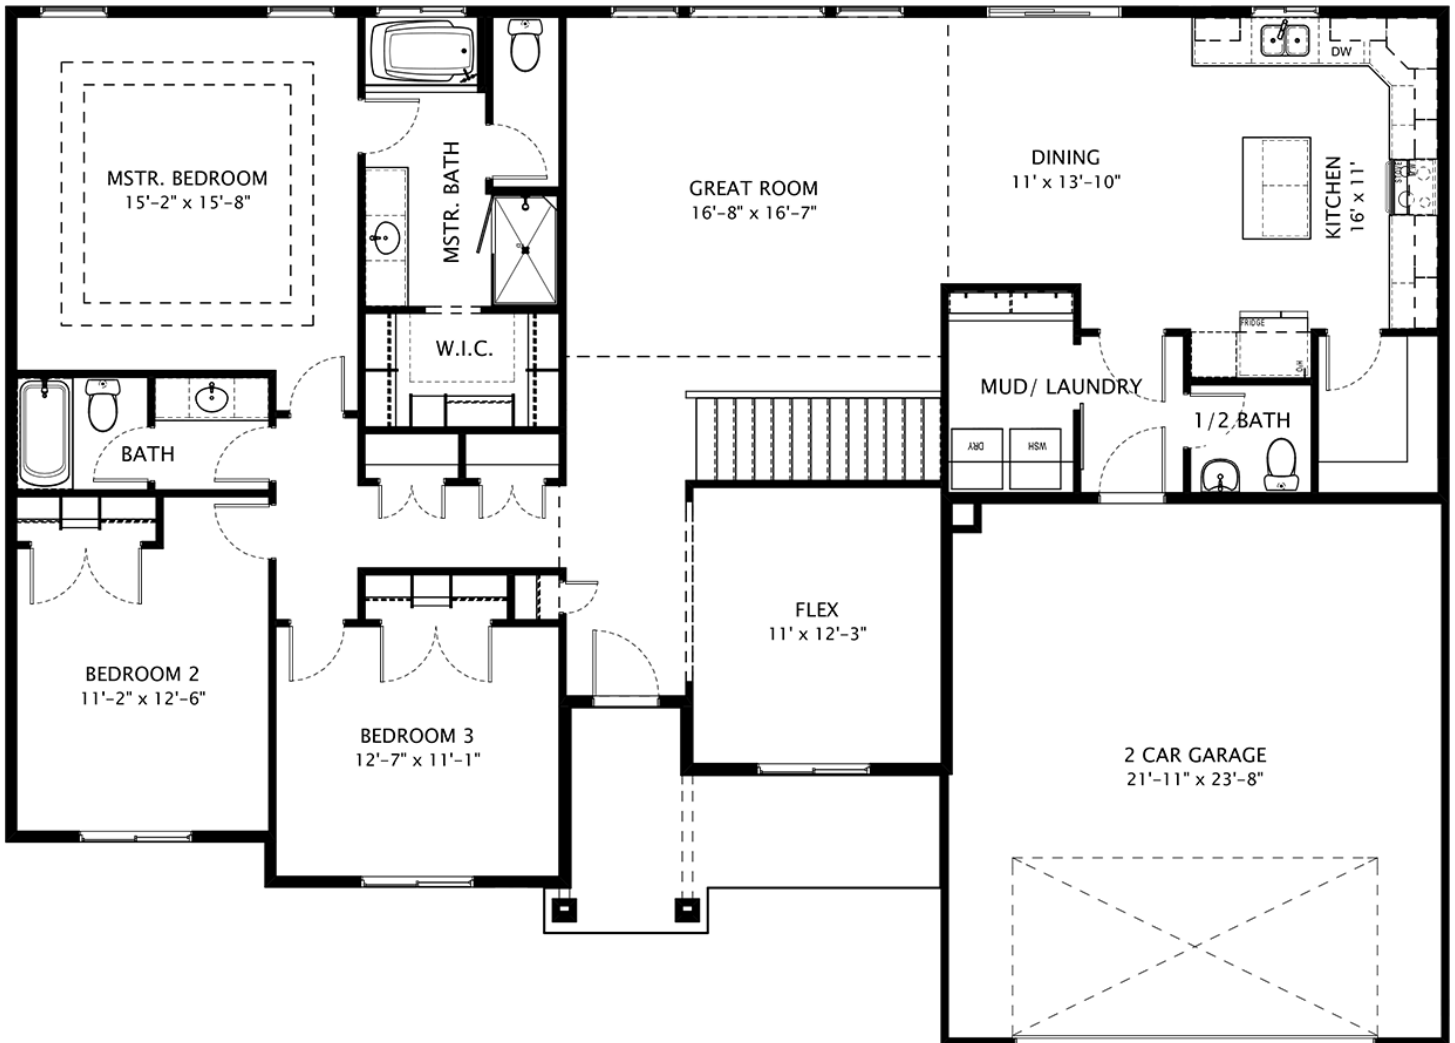

MONTEREY

Total Finished Area	1998 sf
Main Floor	1998 sf
Optional Basement	2014 sf
Total Area of Home	4012 sf

MONTEREY

Main Floor

MONTEREY

Basement Floor