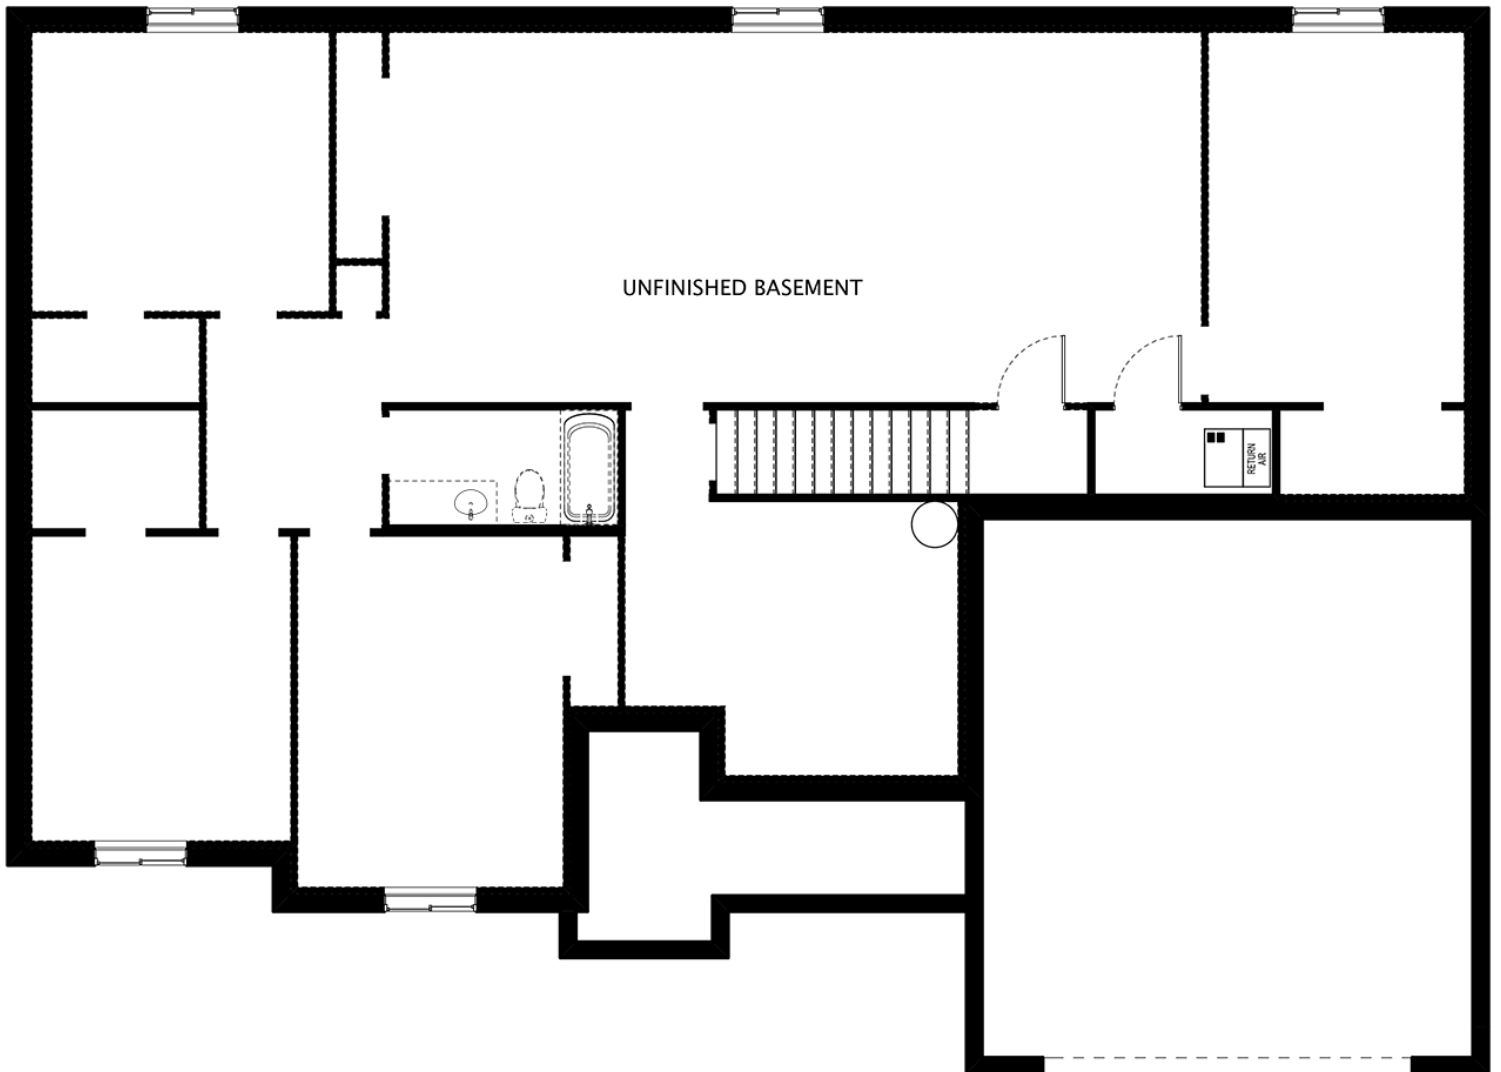

MONTEREY

Total Finished Area	1998 sf
Main Floor	1998 sf
Optional Basement	2014 sf
Total Area of Home	4012 sf

MONTEREY

Main Floor

MONTEREY

Basement Floor