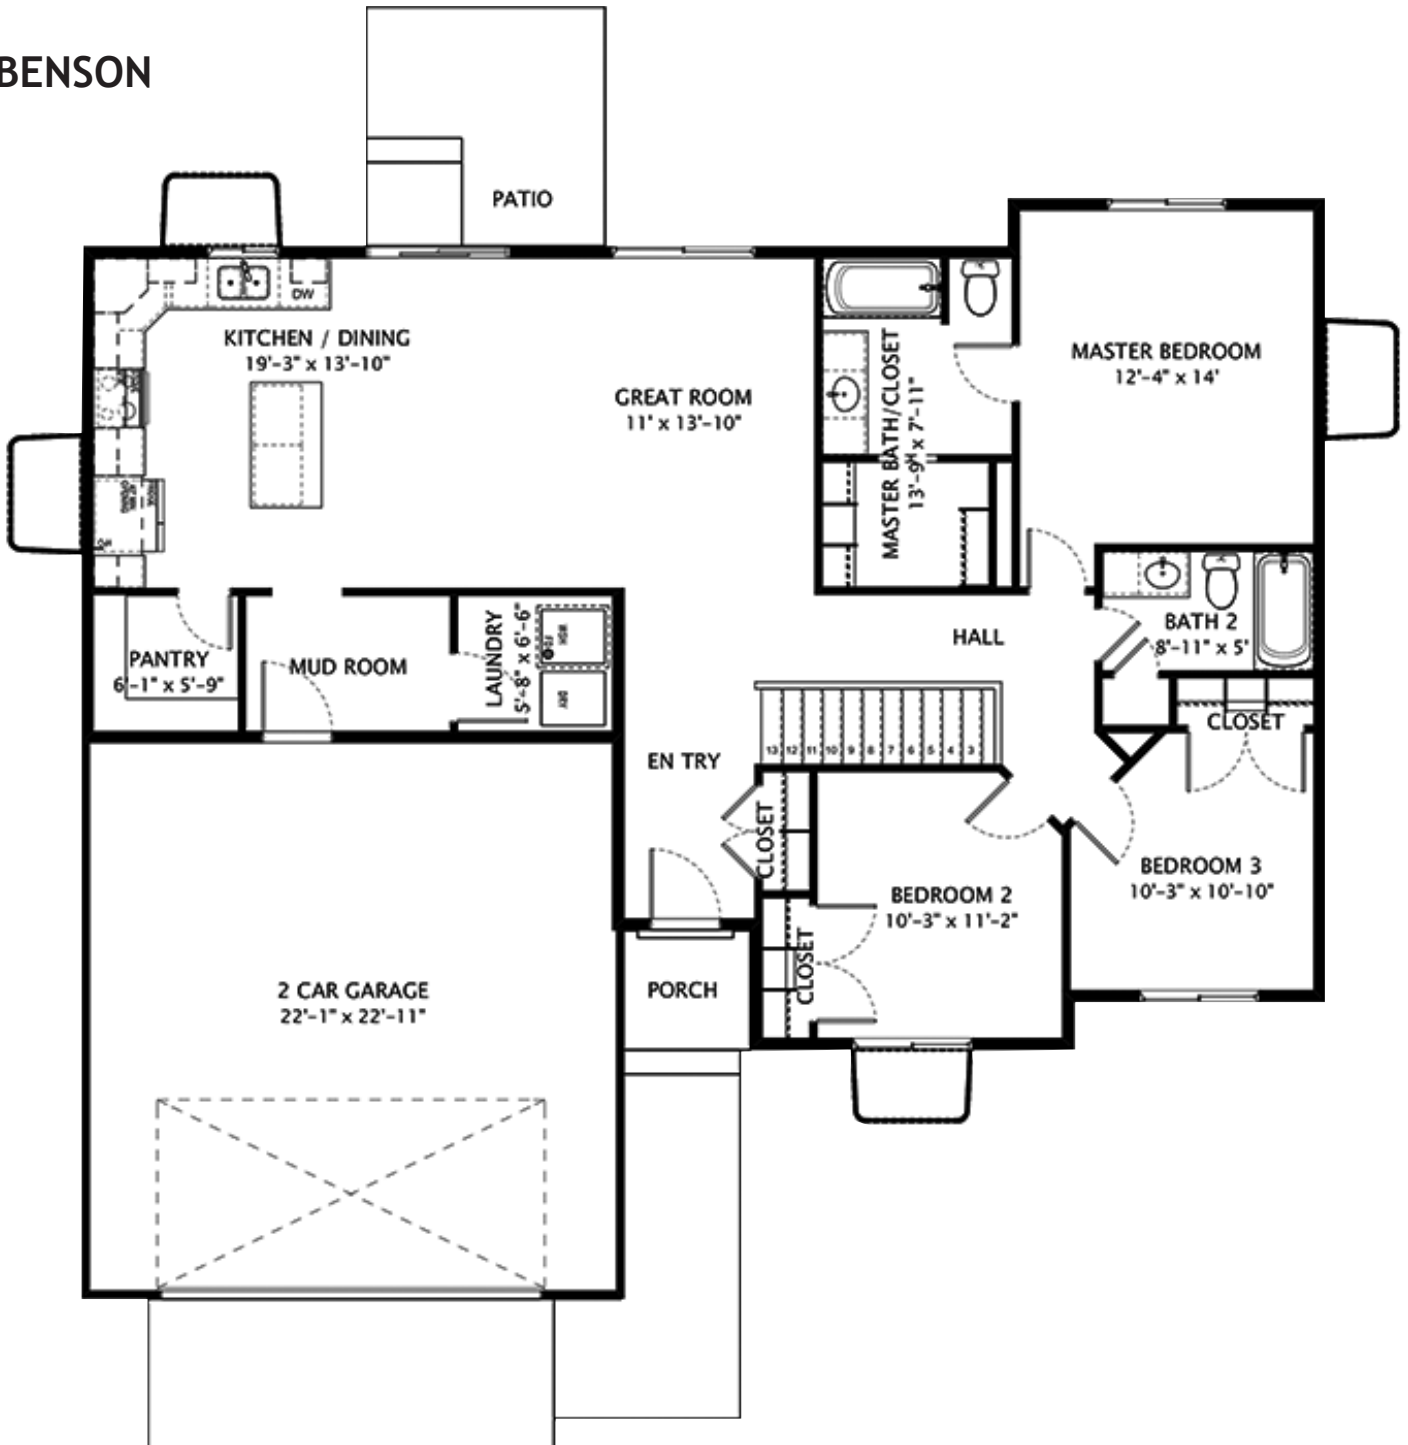

BENSON

Total Finished Area	1437 sf
Main Floor	1437 sf
Optional Basement	1421 sf
Total Area of Home	2858 sf

BENSON

Main Floor

BENSON

Basement