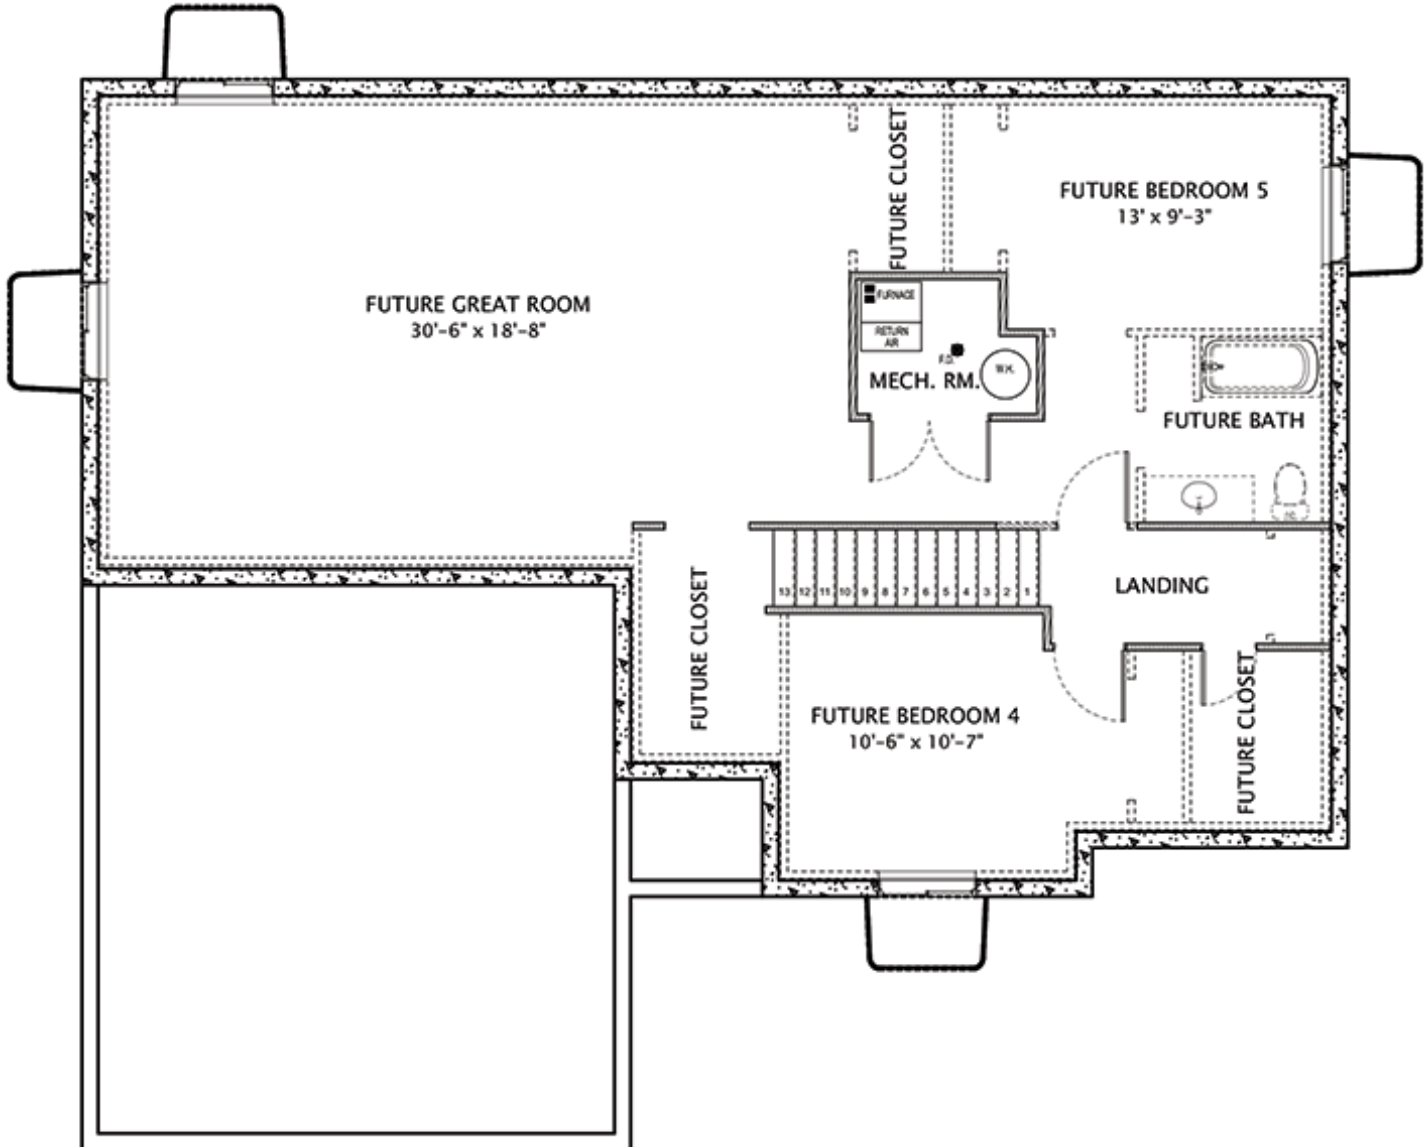

BENSON

Total Finished Area	1437 sf
Main Floor	1437 sf
Optional Basement	1421 sf
Total Area of Home	2858 sf

BENSON

Main Floor

BENSON

Basement