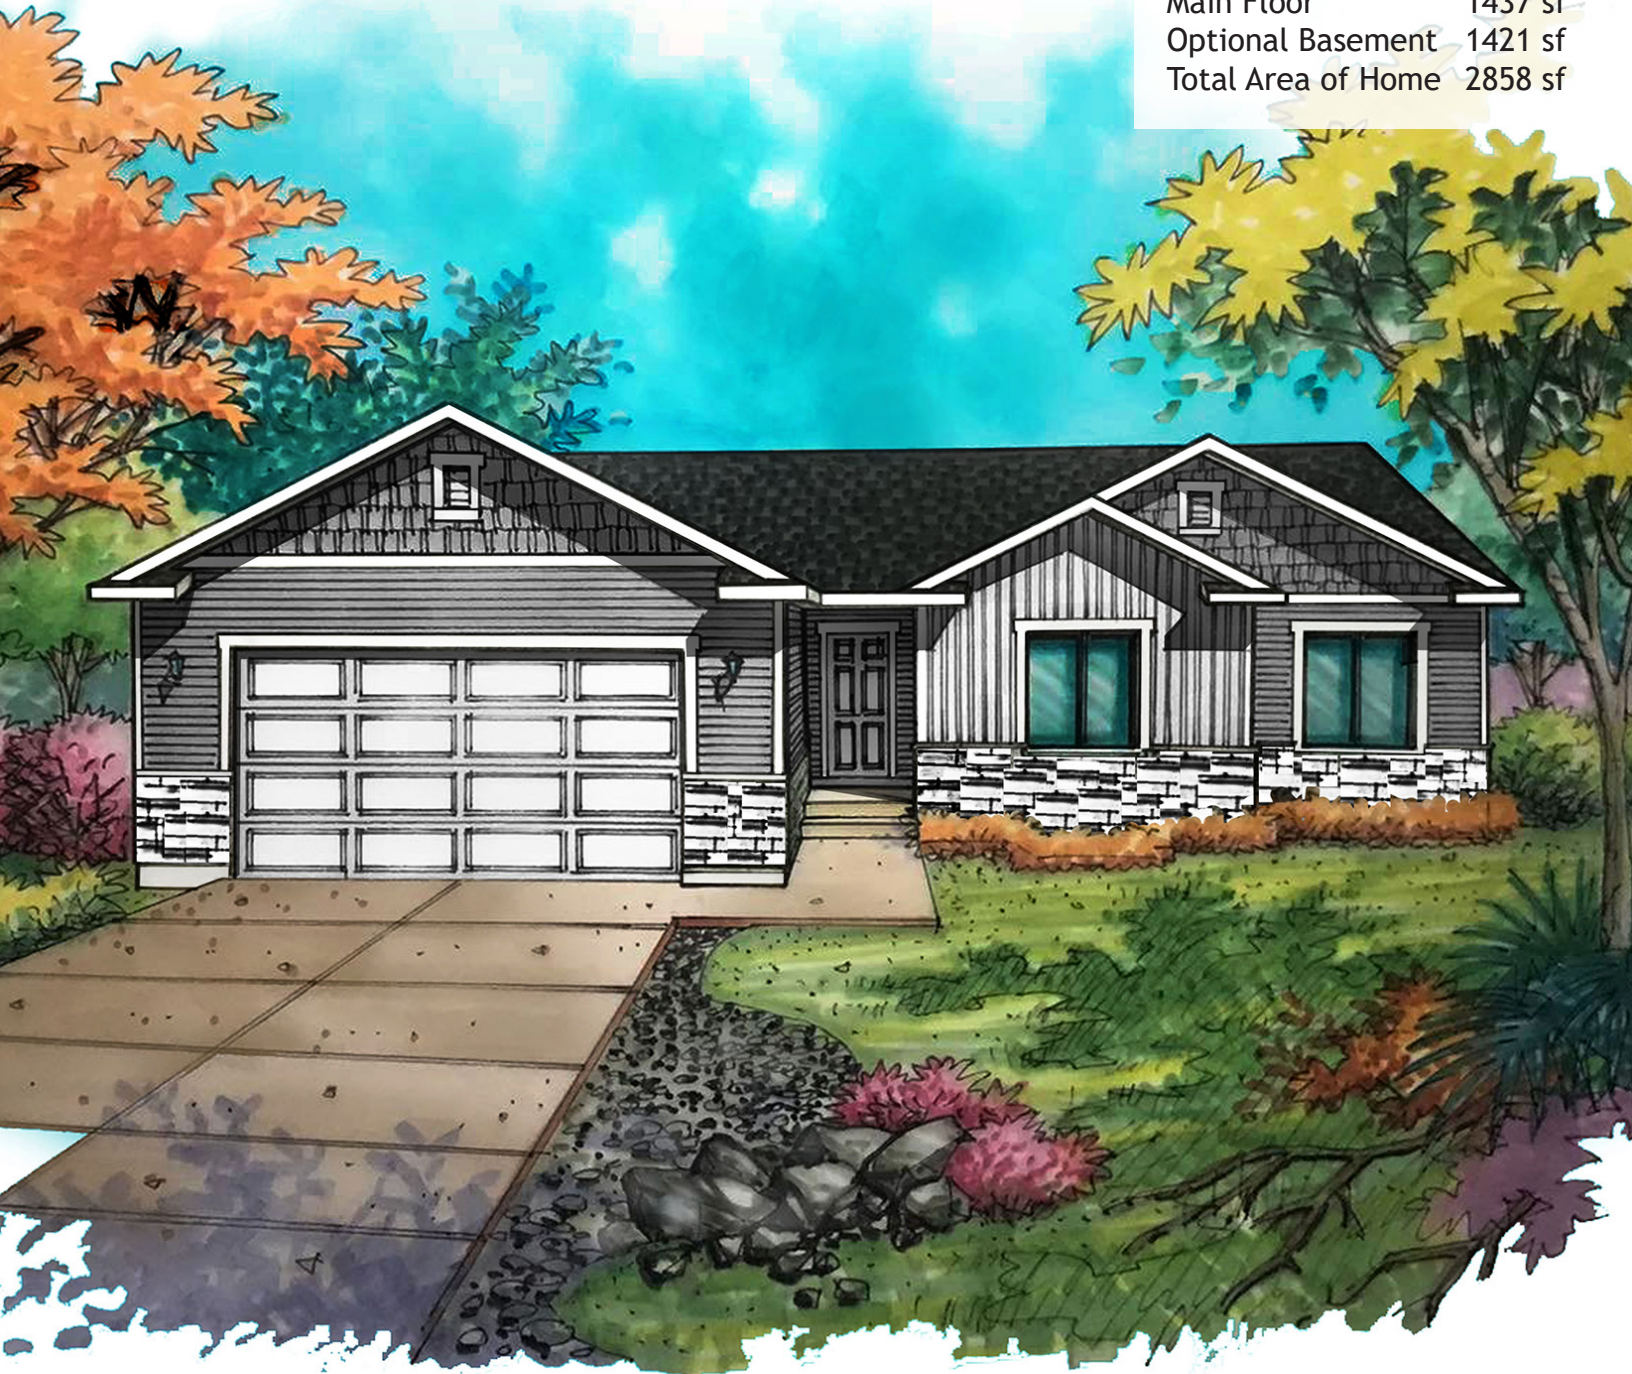

BENSON

Total Finished Area	1437 sf
Main Floor	1437 sf
Optional Basement	1421 sf
Total Area of Home	2858 sf

BENSON

Main Floor

BENSON

Basement