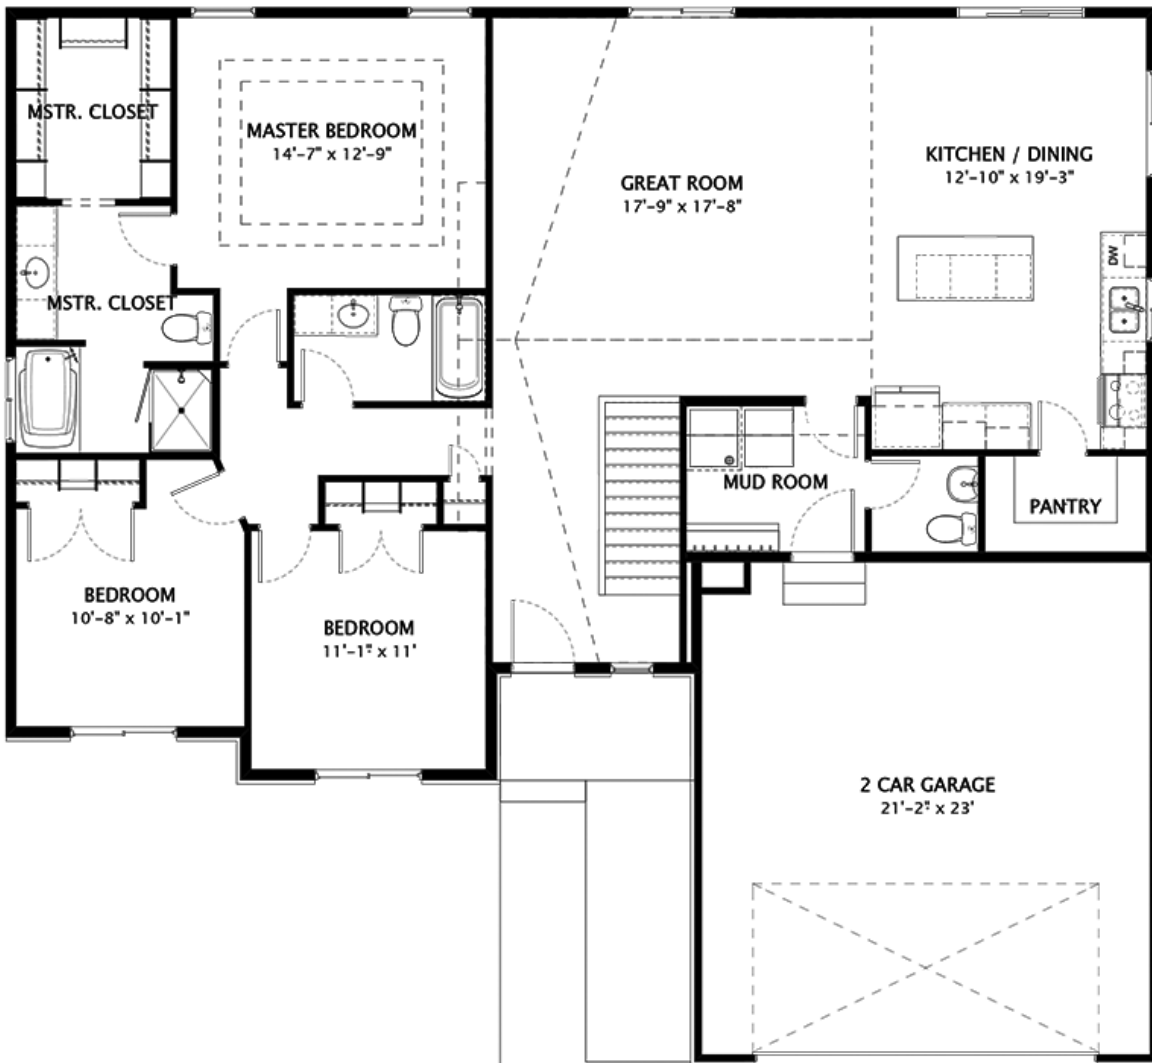

EMERSON 1656

| | |
|---------------------|---------|
| Total Finished Area | 1656 sf |
| Main Floor | 1656 sf |
| Optional Basement | 1670 sf |
| Total Area of Home | 3326 sf |

PRAIRIE

TRADITIONAL

EMERSON 1656

Main Floor

EMERSON 1656

Basement Floor