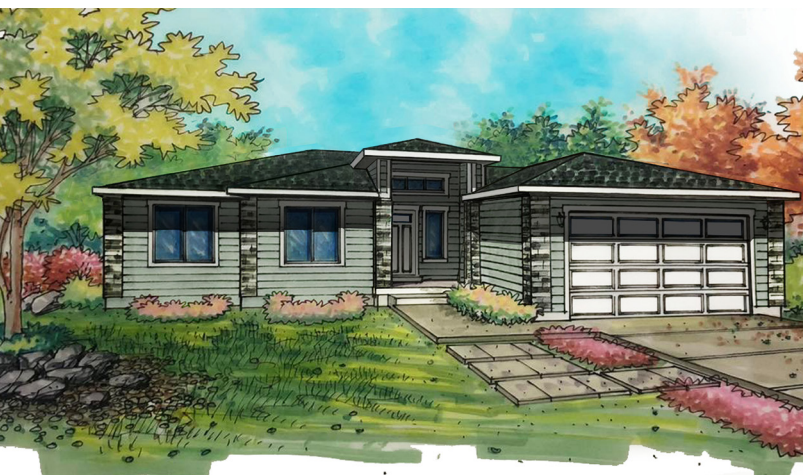

EMERSON 1656

| | |
|---------------------|---------|
| Total Finished Area | 1656 sf |
| Main Floor | 1656 sf |
| Optional Basement | 1670 sf |
| Total Area of Home | 3326 sf |

PRAIRIE

TRADITIONAL

EMERSON 1656

Main Floor

EMERSON 1656

Basement Floor