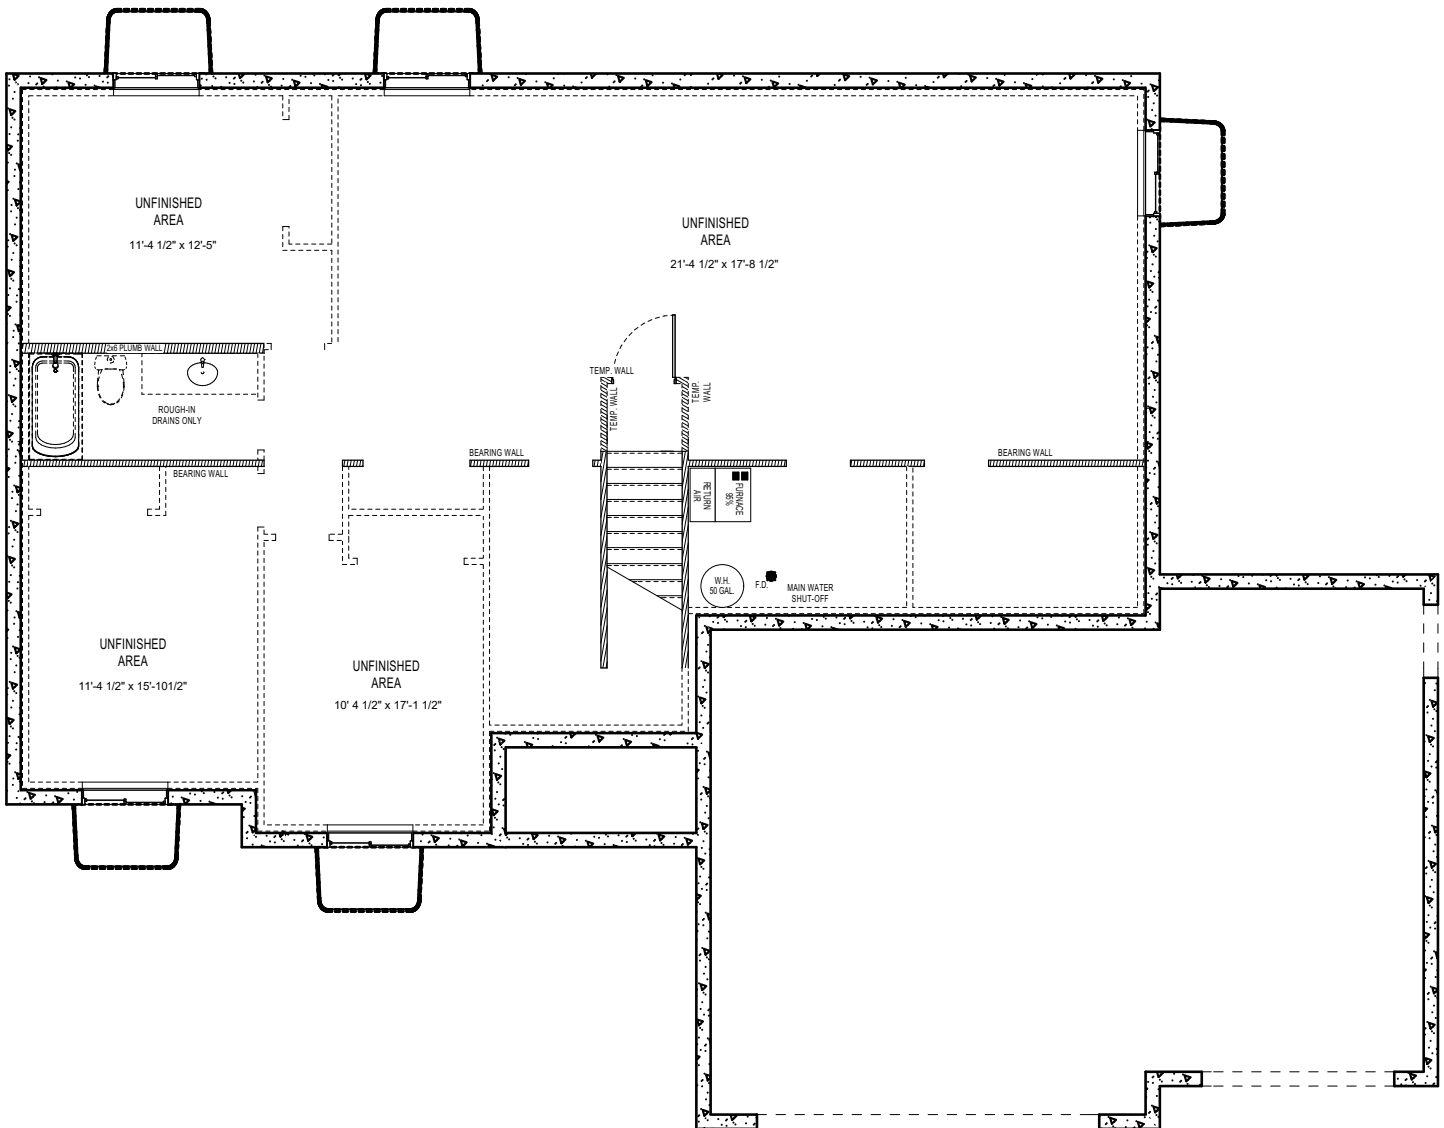

EMERSON 1656

| | |
|---------------------|---------|
| Total Finished Area | 1656 sf |
| Main Floor | 1656 sf |
| Optional Basement | 1670 sf |
| Total Area of Home | 3326 sf |

PRAIRIE

TRADITIONAL

EMERSON 1656

Main Floor

EMERSON 1656

Basement Floor