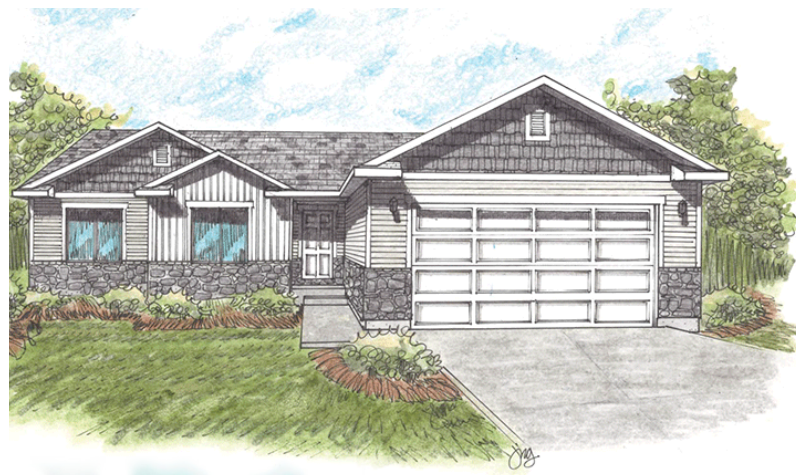

EMERSON 1656

| | |
|---------------------|---------|
| Total Finished Area | 1656 sf |
| Main Floor | 1656 sf |
| Optional Basement | 1670 sf |
| Total Area of Home | 3326 sf |

PRAIRIE

TRADITIONAL

EMERSON 1656

Main Floor

EMERSON 1656

Basement Floor