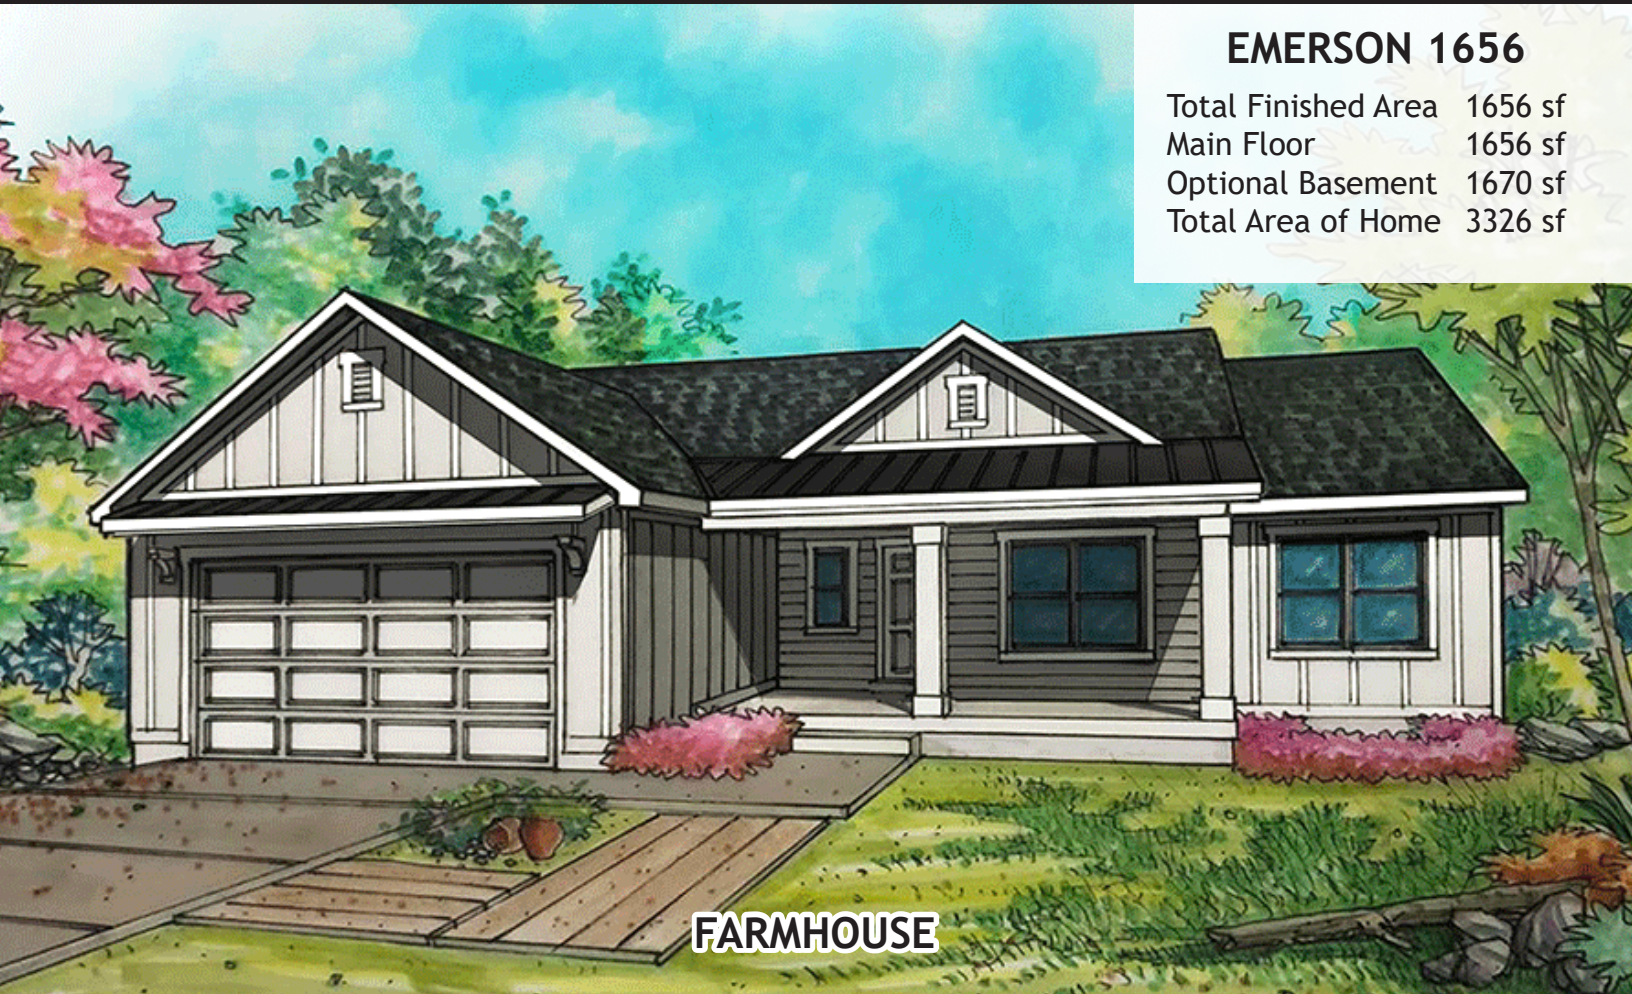

EMERSON 1656

| | |
|---------------------|---------|
| Total Finished Area | 1656 sf |
| Main Floor | 1656 sf |
| Optional Basement | 1670 sf |
| Total Area of Home | 3326 sf |

PRAIRIE

TRADITIONAL

EMERSON 1656

Main Floor

EMERSON 1656

Basement Floor