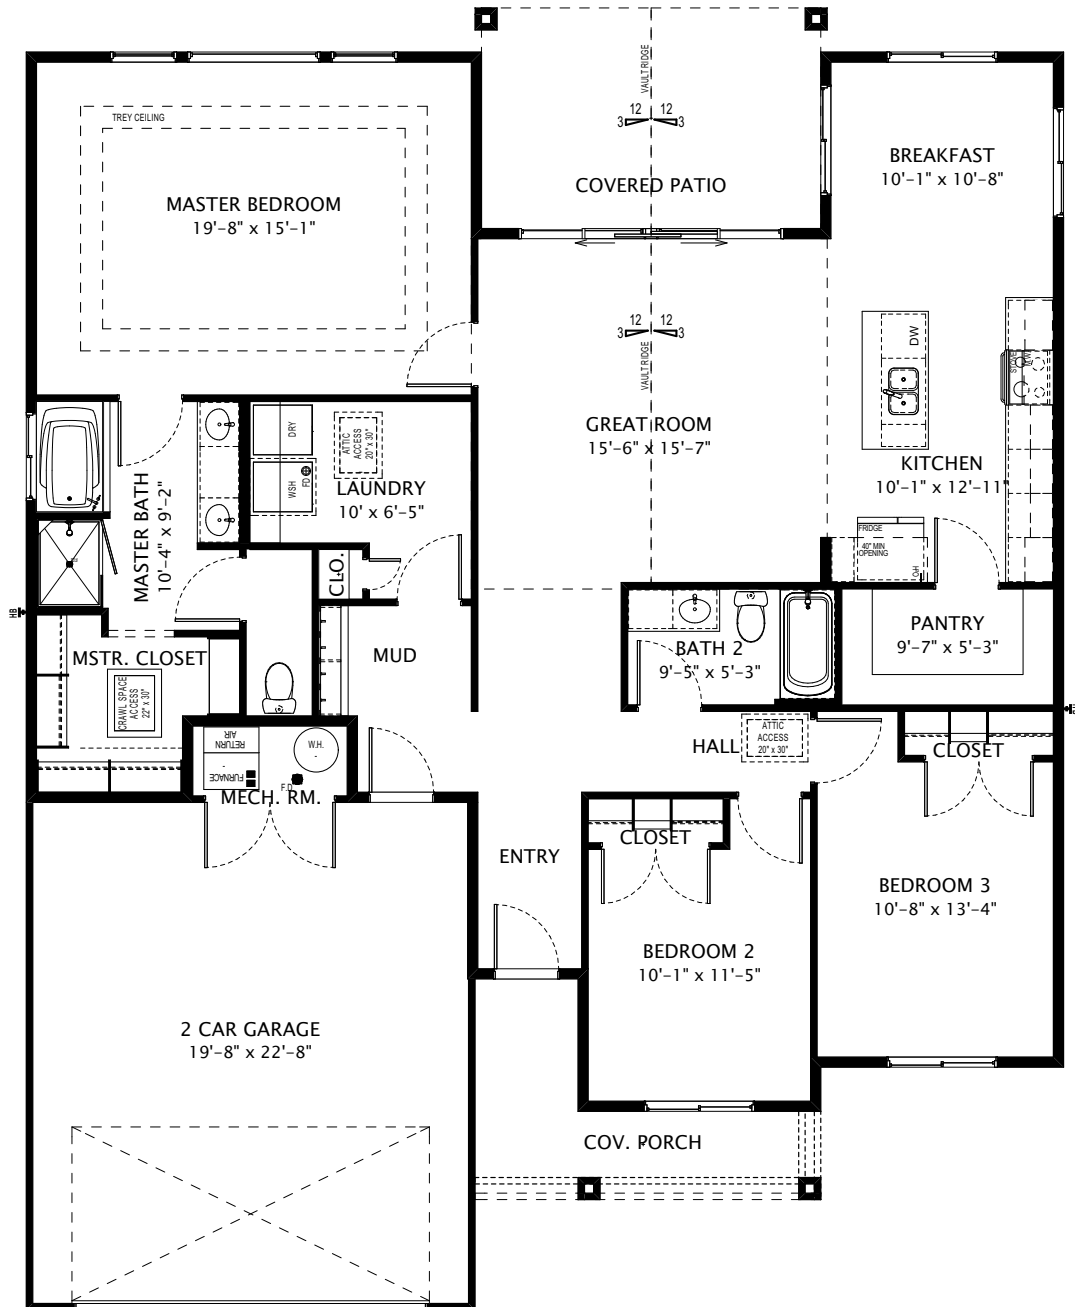

ADDISON

Total Finished Area 1801 sf
3 Bedrooms
2 Bathrooms
2 Car Garage

Option A

Option B

Option C

ADDISON

Main Floor